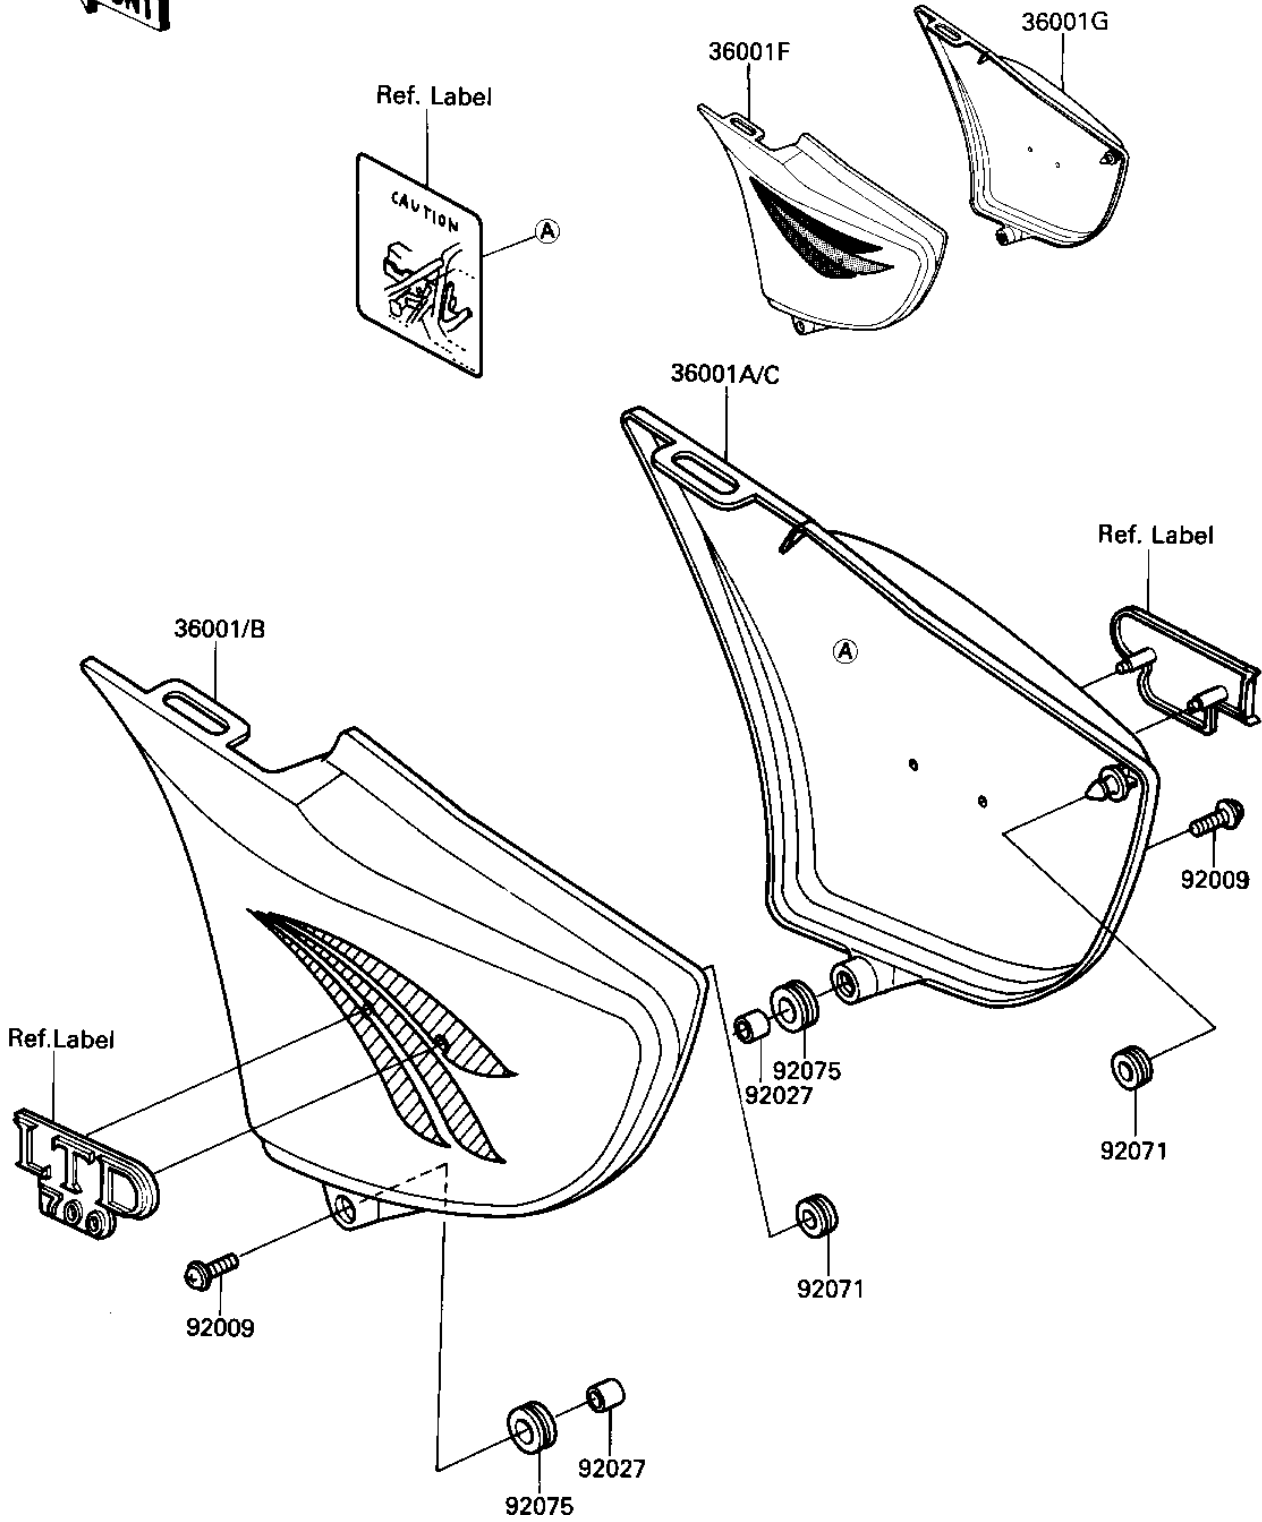

1984 LTD Shaft PARTS DIAGRAM

SIDE COVERS

F2610-0273

1984 LTD Shaft PARTS LIST

SIDE COVERS

ITEM NAME	PART NUMBER	QUANTITY
COVER-SIDE,LH,L.C.RED (Ref # 36001)	36001-5404-L2	1
COVER-SIDE,RH,L.C.RED (Ref # 36001A)	36001-5405-L2	1
COVER-SIDE,LH,EBONY (Ref # 36001B)	36001-5408-H8	1
COVER-SIDE,RH,EBONY (Ref # 36001C)	36001-5409-H8	1
SCREW,6X20,BLACK (Ref # 92009)	92009-1251	2
COLLAR,REAR FENDER (Ref # 92027)	92027-162	2
GROMMET (Ref # 92071)	92071-056	2
RUBBER,FENDER COVER (Ref # 92075)	92075-174	2