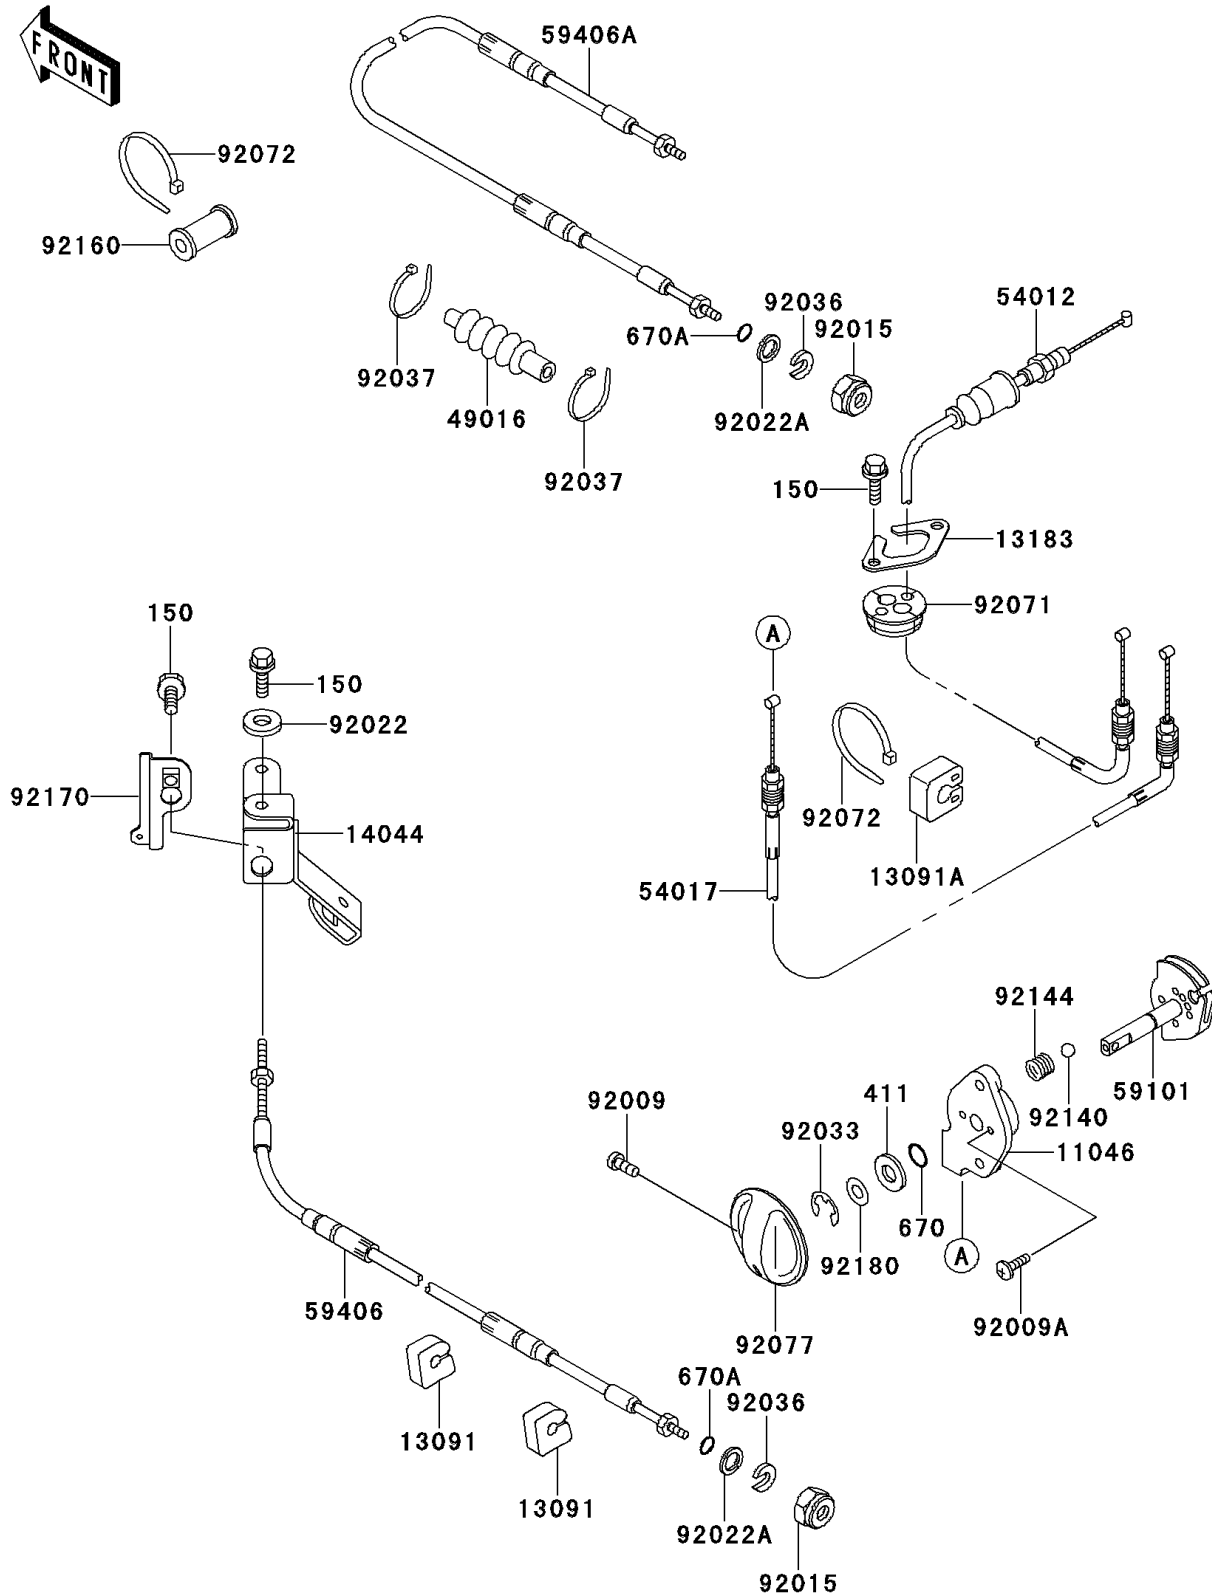

1996 Super Sport XI PARTS DIAGRAM

Cables

F3175

1996 Super Sport XI PARTS LIST

Cables

ITEM NAME	PART NUMBER	QUANTITY
BOLT-WS,6X14 (Ref # 150)	150R0614	1
WASHER-PLAIN,8MM (Ref # 411)	411S0800	1
O RING,8MM (Ref # 670)	670B1508	1
O RING,11MM (Ref # 670A)	670B2011	1
BRACKET,STARTER CABLE (Ref # 11046)	11046-3712	1
HOLDER (Ref # 13091)	13091-3712	1
HOLDER (Ref # 13091A)	13091-3780	1
PLATE (Ref # 13183)	13183-3810	1
HOLDER-CABLE (Ref # 14044)	14044-3718	1
COVER-SEAL,TILT CABLE (Ref # 49016)	49016-3702	1
CABLE-THROTTLE (Ref # 54012)	54012-3744	1
CABLE-STARTER (Ref # 54017)	54017-3725	1
REEL,STARTER CABLE (Ref # 59101)	59101-3704	1
CABLE-STRG (Ref # 59406)	59406-3732	1
CABLE-STRG,TILT (Ref # 59406A)	59406-3751	1
SCREW,4X8 (Ref # 92009)	92009-3729	1
SCREW,5X16 (Ref # 92009A)	92009-3789	1
NUT,20MM (Ref # 92015)	92015-526	1
WASHER,6.5X20X1.5 (Ref # 92022)	92022-3710	1
WASHER (Ref # 92022A)	92022-535	1
RING-SNAP,7MM (Ref # 92033)	92033-3704	1
RING-SNAP (Ref # 92036)	92036-501	1
CLAMP (Ref # 92037)	92037-1173	1
GROMMET,HARNESS (Ref # 92071)	92071-3790	1
BAND (Ref # 92072)	92072-3778	1
KNOB (Ref # 92077)	92077-3717	1
BALL,3MM (Ref # 92140)	92140-3702	1
SPRING (Ref # 92144)	92144-3712	1
DAMPER (Ref # 92160)	92160-1129	1

1996 Super Sport XI PARTS LIST

Cables

ITEM NAME	PART NUMBER	QUANTITY
CLAMP,CABLE (Ref # 92170)	92170-3733	1
SHIM,8.5X18X0.15 (Ref # 92180)	92180-3702	1