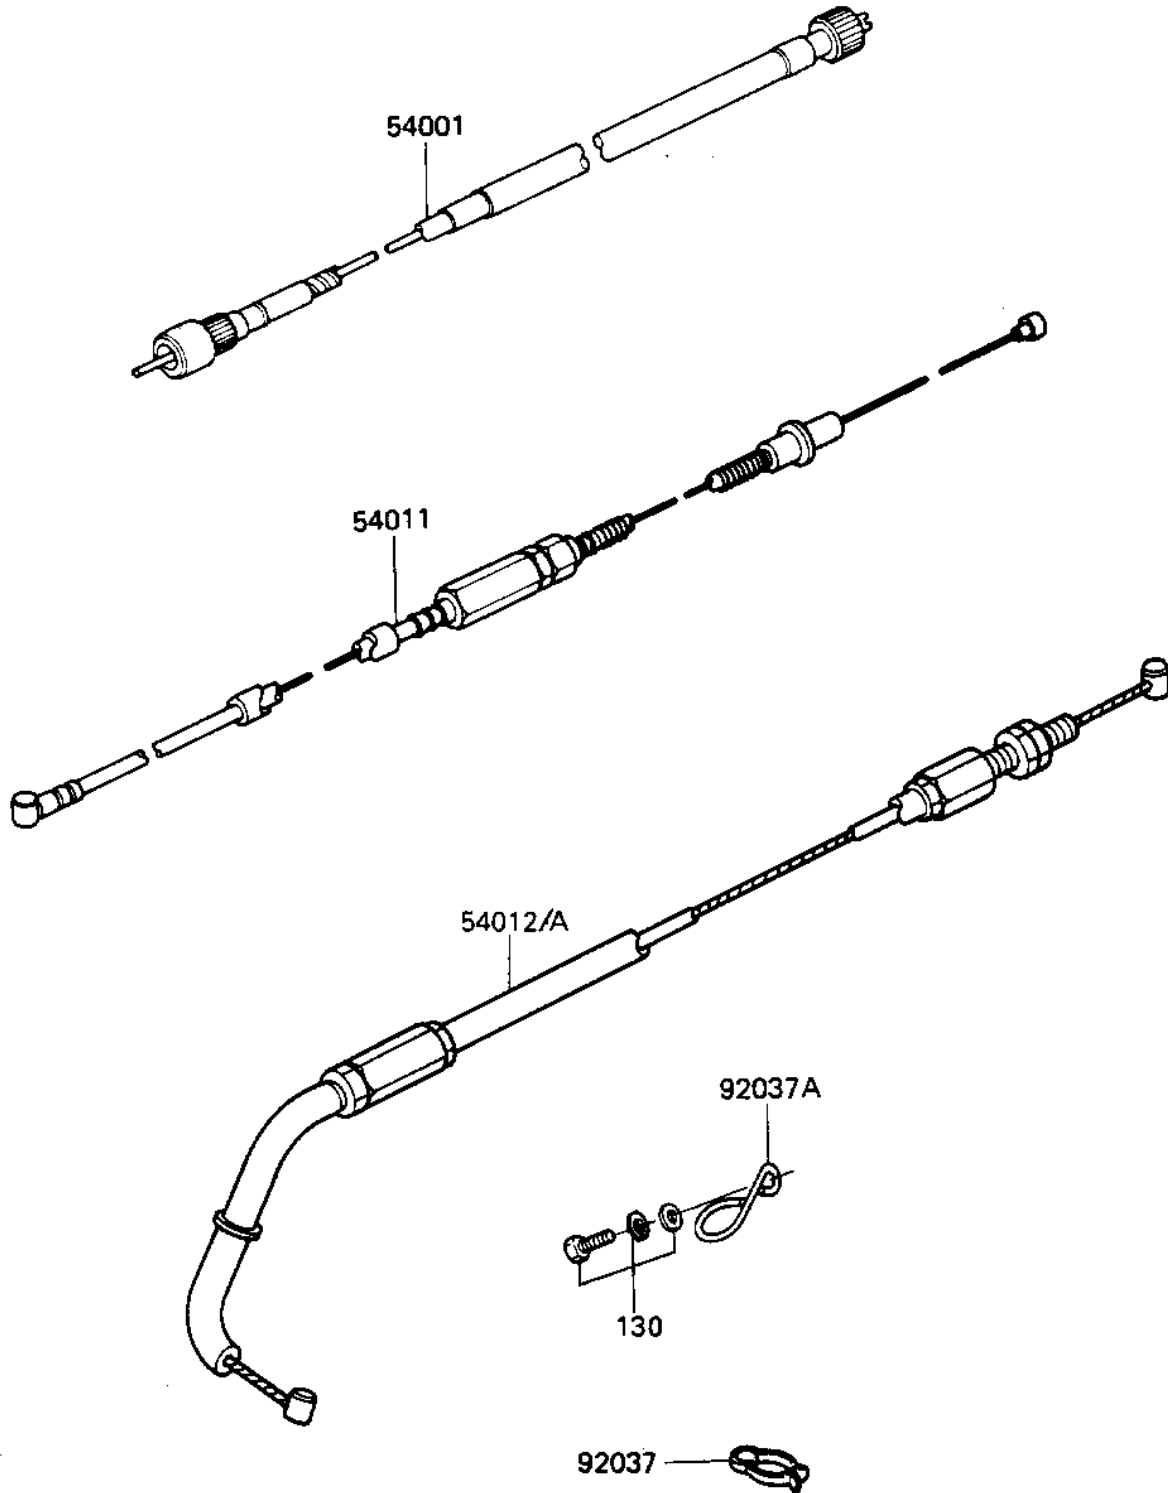

1985 LTD Shaft PARTS DIAGRAM

CABLES

F2540-0219

1985 LTD Shaft PARTS LIST

CABLES

ITEM NAME	PART NUMBER	QUANTITY
CABLE-SPEEDOMETER (Ref # 54001)	54001-1106	1
CABLE-CLUTCH (Ref # 54011)	54011-1223	1
CABLE-THROTTLE (Ref # 54012)	54012-1223	1
CABLE-THROTTLE,CLOSIN (Ref # 54012A)	54012-1244	1
CLAMP,CABLE (Ref # 92037)	92037-093	1
CLAMP,CABLE (Ref # 92037A)	92037-1033	1
BOLT-FLANGED,6X12 (Ref # 130)	130C0612	1