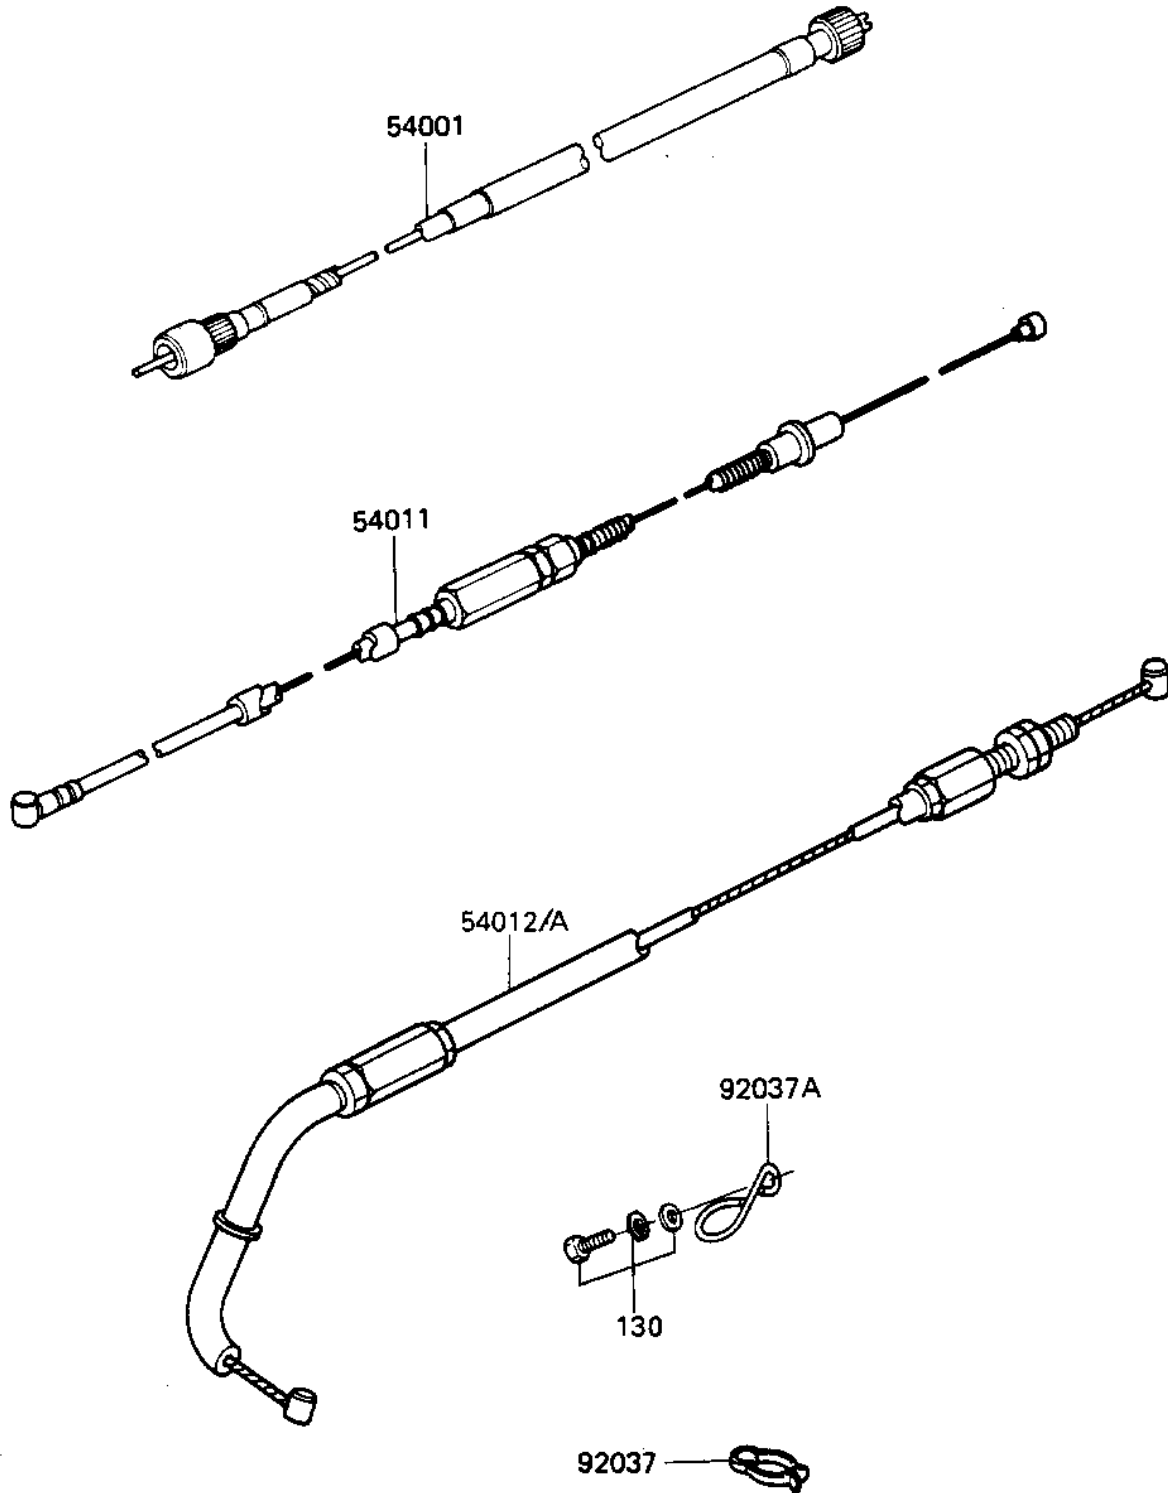

1984 LTD Shaft PARTS DIAGRAM

CABLES

F2540-0219

1984 LTD Shaft PARTS LIST

CABLES

ITEM NAME	PART NUMBER	QUANTITY
CABLE-SPEEDOMETER (Ref # 54001)	54001-1106	1
CABLE-CLUTCH (Ref # 54011)	54011-1223	1
CABLE-THROTTLE (Ref # 54012)	54012-1223	1
CLAMP,CABLE (Ref # 92037)	92037-093	1
CLAMP,CABLE (Ref # 92037A)	92037-1033	1
BOLT-FLANGED,6X12 (Ref # 130)	130C0612	1