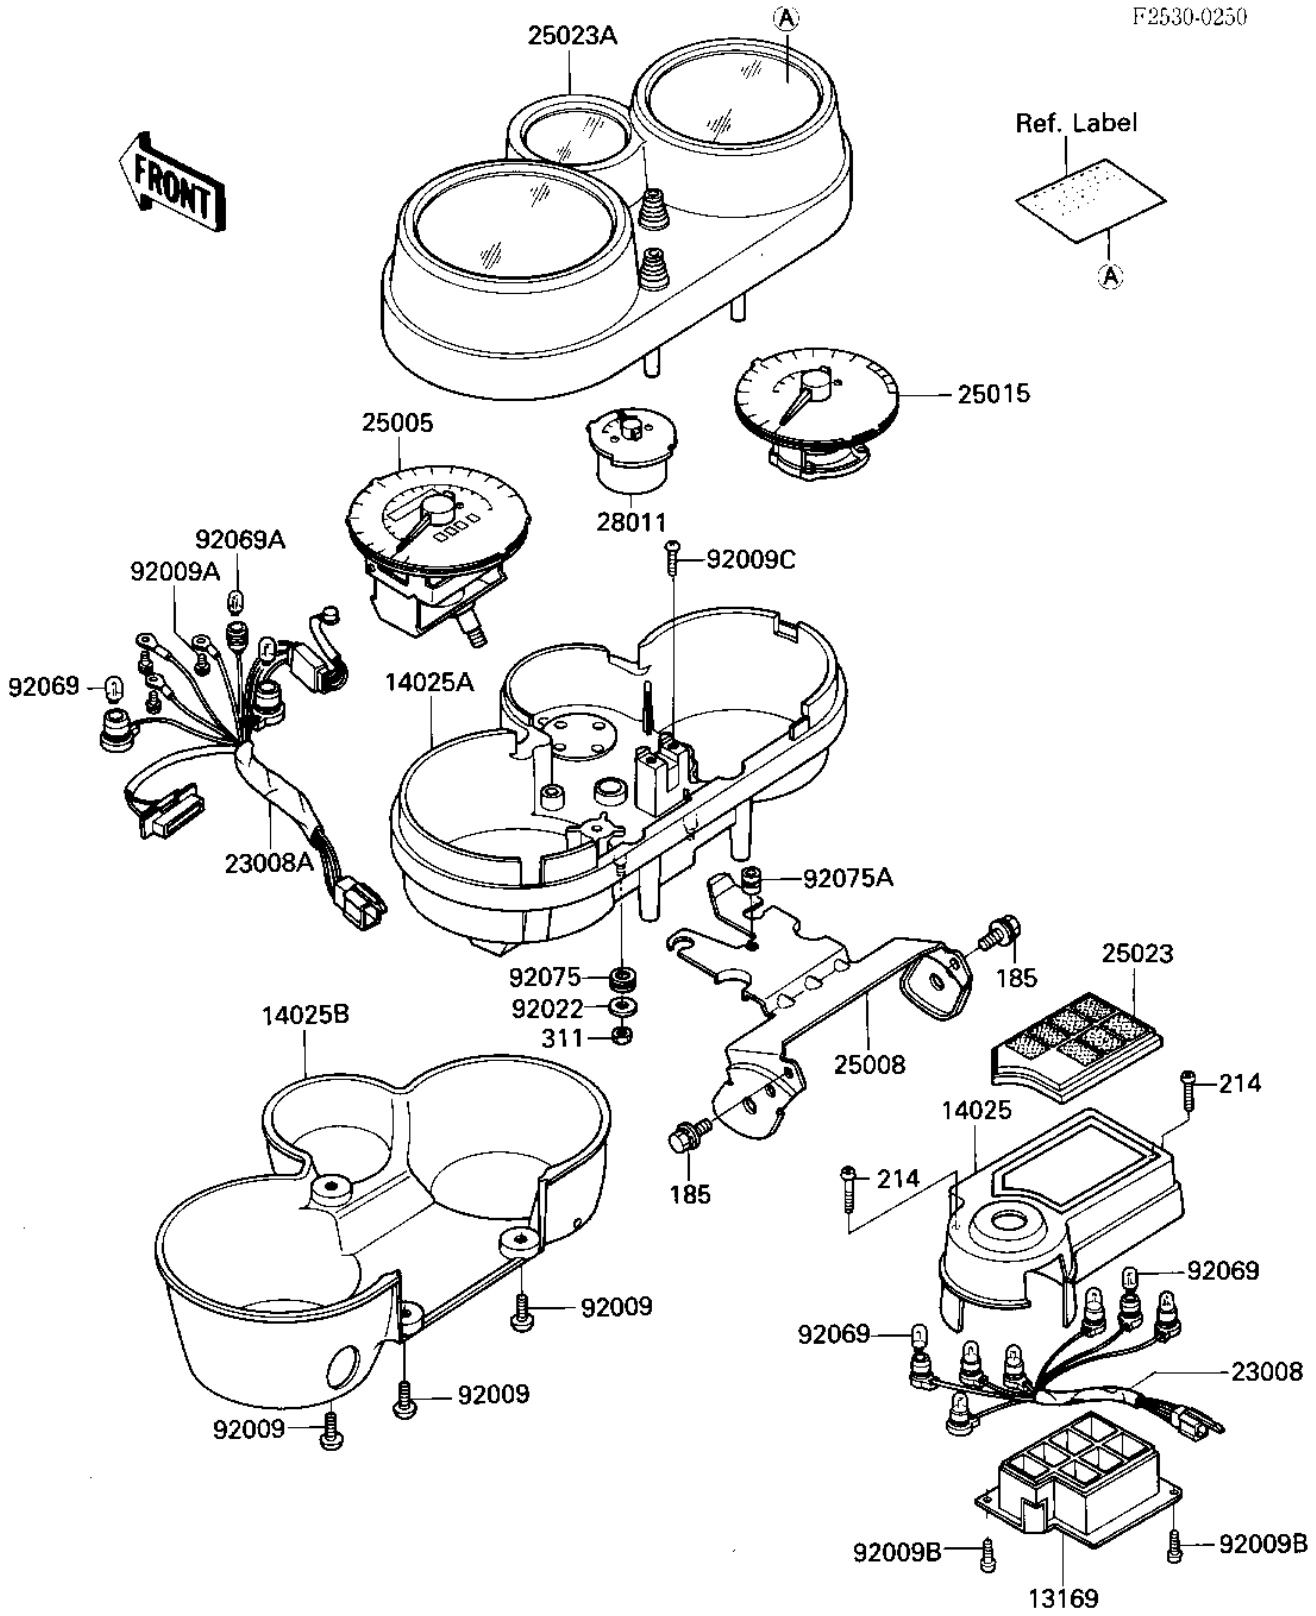

1985 LTD Shaft PARTS DIAGRAM

METERS

F2530-0250

1985 LTD Shaft PARTS LIST

METERS

ITEM NAME	PART NUMBER	QUANTITY
PLATE,PILOT LAMP (Ref # 13169)	13169-1824	1
COVER,PILOT LAMP (Ref # 14025)	14025-1867	1
COVER,METER HOUSING (Ref # 14025A)	14025-1883	1
COVER,METER CASE,LWR (Ref # 14025B)	14025-1884	1
SOCKET-ASSY,PILOT LAM (Ref # 23008)	23008-1228	1
SOCKET-ASSY,METER (Ref # 23008A)	23008-1234	1
SPEEDOMETER,MPH (Ref # 25005)	25005-1281	1
BRACKET-METER (Ref # 25008)	25008-1110	1
TACHOMETER,(X1000RPM) (Ref # 25015)	25015-1225	1
COVER-METER CASE,PILO (Ref # 25023)	25023-1115	1
COVER-METER CASE,UPP (Ref # 25023A)	25023-1118	1
METER,FUEL (Ref # 28011)	28011-1064	1
SCREW,4X16,BLACK (Ref # 92009)	92009-1158	3
SCREW,3X22 (Ref # 92009A)	92009-1293	3
SCREW,3X12 (Ref # 92009B)	92009-1326	2
SCREW,TAPPING,2.6X12 (Ref # 92009C)	92009-1330	1
WASHER,PLAIN,6MM (Ref # 92022)	92022-263	2
BULB,12V3.4W (Ref # 92069)	92069-1007	9
BULB,12V3W T-7 (Ref # 92069A)	92069-1020	1
DAMPER,METER BRACKET (Ref # 92075)	92075-1385	2
DAMPER,METER BRACKET (Ref # 92075A)	92075-1627	1
BOLT-UPSET-WSP-SMALL (Ref # 185)	185C0816	2
SCREW-PAN+- (Ref # 214)	214C0416	2
NUT,5MM (Ref # 311)	311B0500	2