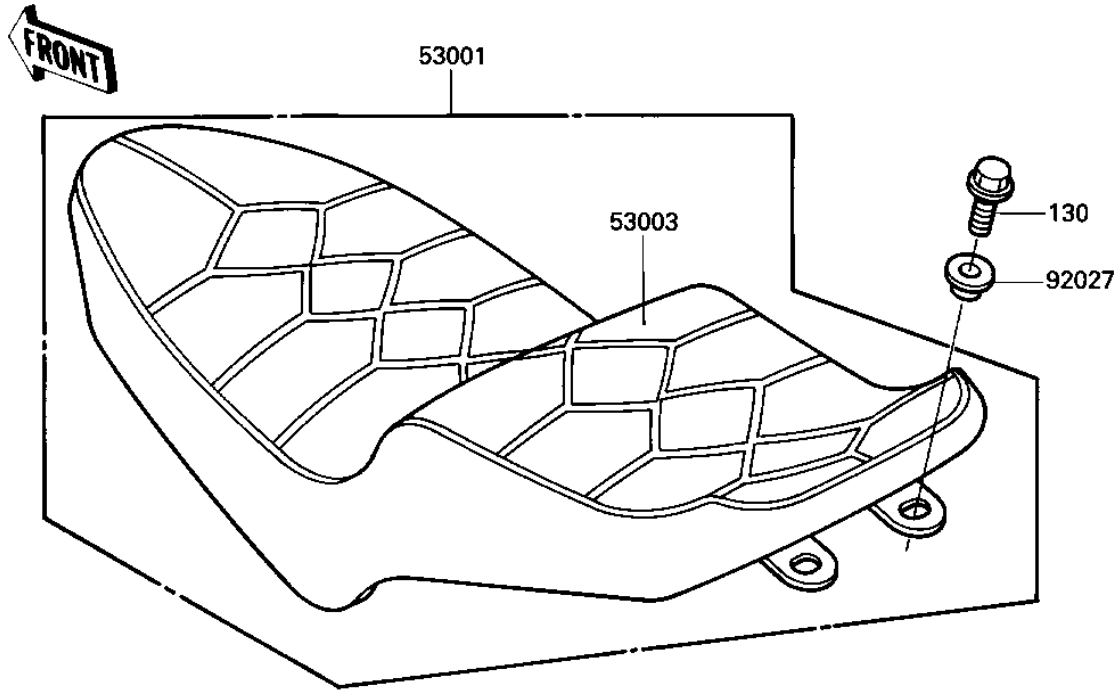

1985 LTD Shaft PARTS DIAGRAM

SEAT/SEAT COVER

F2510-0254

1985 LTD Shaft PARTS LIST

SEAT/SEAT COVER

ITEM NAME	PART NUMBER	QUANTITY
UNAVAILABLE IN PRICE BOOK (Ref # 14025B)	14025-1837-B5	1
SEAT-ASSY,DUAL (Ref # 53001)	53001-1378	1
LEATHER,SEAT (Ref # 53003)	53003-1112	1
COLLAR (Ref # 92027)	92027-252	2
GROMMET (Ref # 92071)	92071-024	1
DAMPER RUBBER (Ref # 92075)	92075-104	4
DAMPER,AIR FILTER (Ref # 92075A)	92075-1513	1
BOLT-FLANGED,6X16 (Ref # 130)	130B0616	2