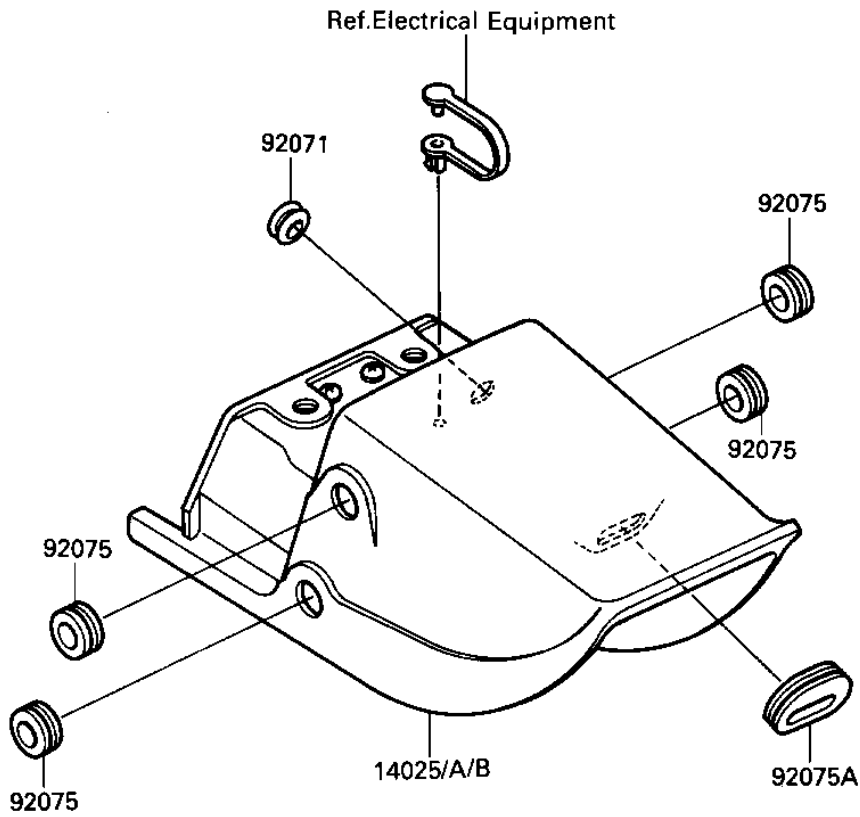

1985 LTD Shaft PARTS DIAGRAM

SEAT/SEAT COVER

F2510-0254

1985 LTD Shaft PARTS LIST

SEAT/SEAT COVER

ITEM NAME	PART NUMBER	QUANTITY
UNAVAILABLE IN PRICE BOOK (Ref # 14025B)	14025-1837-B5	1
SEAT-ASSY,DUAL (Ref # 53001)	53001-1378	1
LEATHER,SEAT (Ref # 53003)	53003-1112	1
COLLAR (Ref # 92027)	92027-252	2
GROMMET (Ref # 92071)	92071-024	1
DAMPER RUBBER (Ref # 92075)	92075-104	4
DAMPER,AIR FILTER (Ref # 92075A)	92075-1513	1
BOLT-FLANGED,6X16 (Ref # 130)	130B0616	2