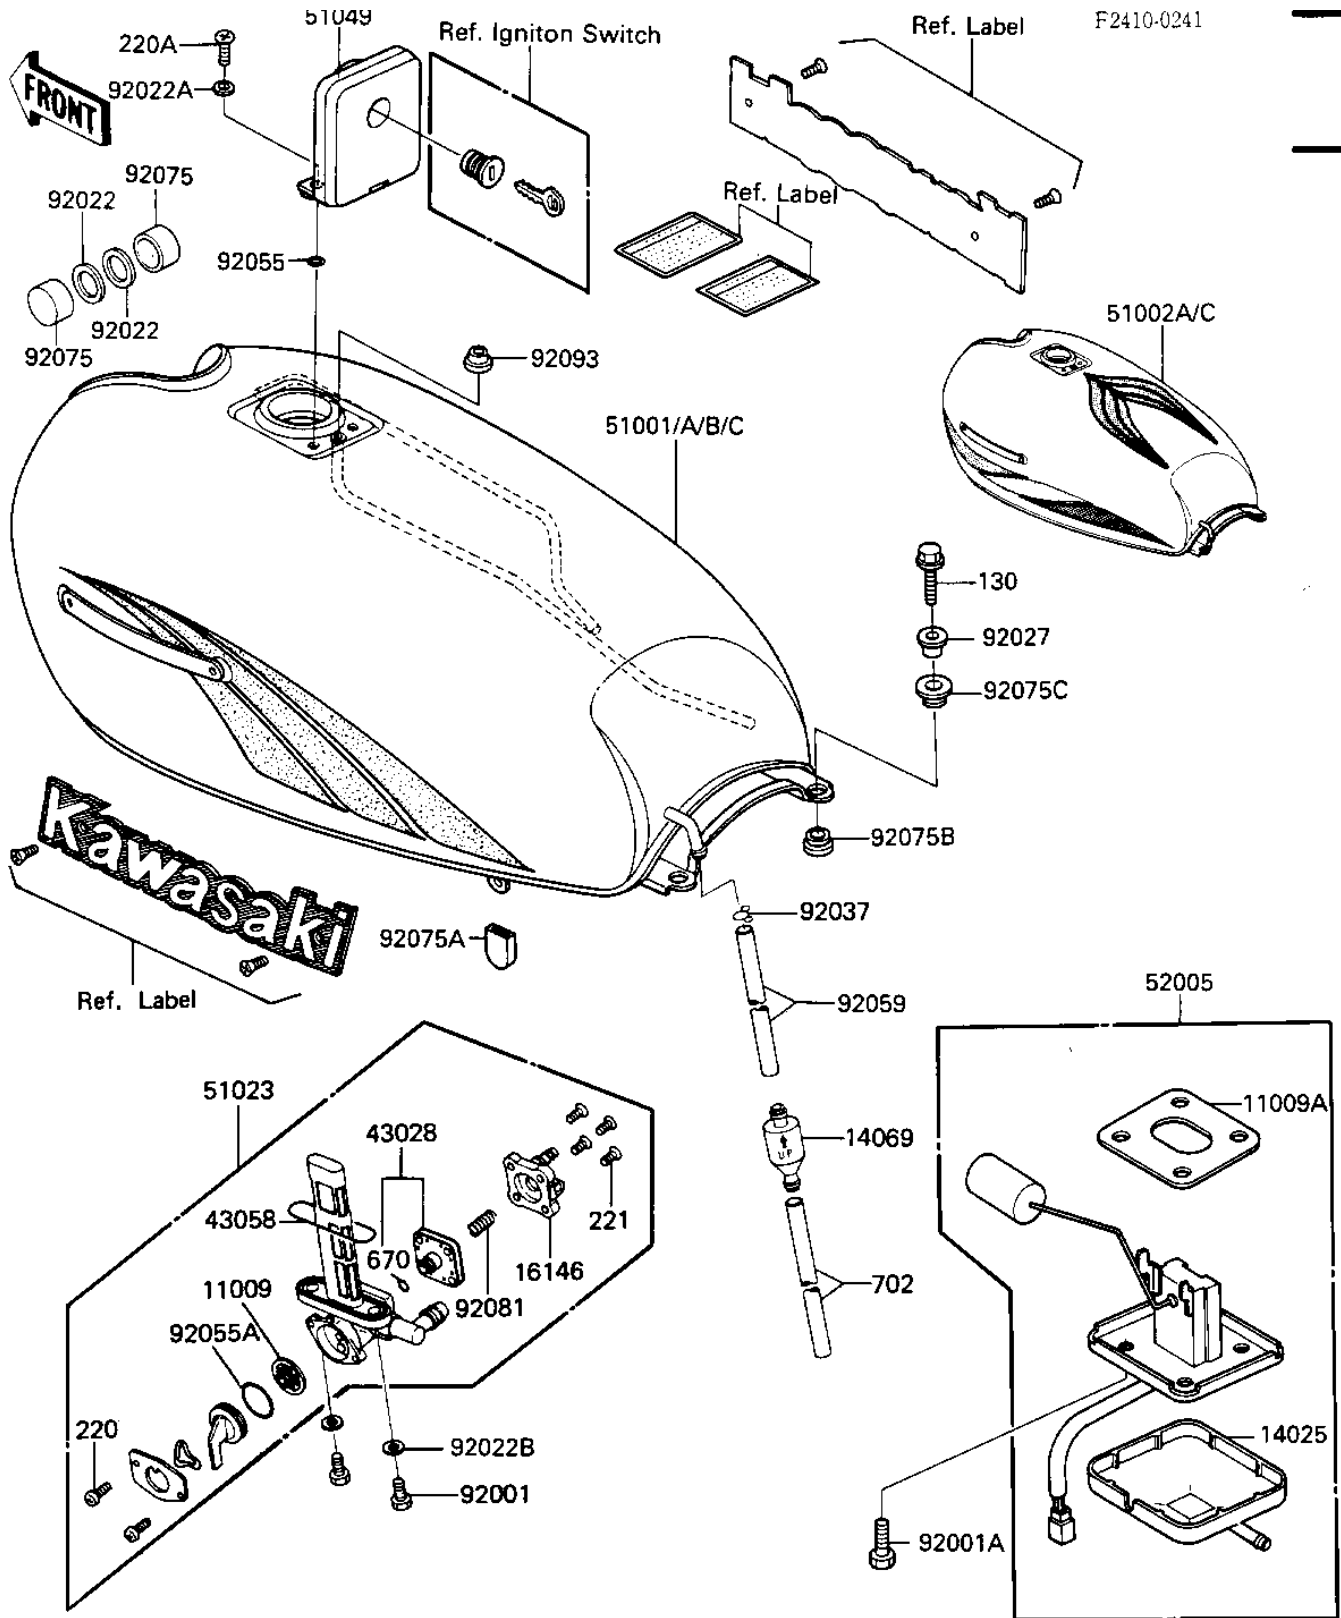

1985 LTD Shaft PARTS DIAGRAM

FUEL TANK

1985 LTD Shaft PARTS LIST

FUEL TANK

ITEM NAME	PART NUMBER	QUANTITY
GASKET,FUEL TAP (Ref # 11009)	11009-1188	1
GASKET,FUEL GAUGE (Ref # 11009A)	11009-1656	1
COVER,FUEL GAGE (Ref # 14025)	14025-1536	1
BREATHER,FUEL TANK (Ref # 14069)	14069-1004	1
COVER ASSY,FUEL TAP (Ref # 16146)	16146-1009	1
DIAPHRAGM (Ref # 43028)	43028-1033	1
"O" RING (Ref # 43058)	51039-003	1
TAP-ASSY,FUEL (Ref # 51023)	51023-1186	1
CAP,TANK-FUEL (Ref # 51049)	51049-1058	1
GAUGE,FUEL (Ref # 52005)	52005-1059	1
BOLT,6X20,FUEL TAP (Ref # 92001)	92001-1091	2
BOLT,FUEL GAGE (Ref # 92001A)	92001-1705	4
WASHER-PL-10.5X26X2.3 (Ref # 92022)	92022-044	2
WASHER,PLAIN (Ref # 92022A)	92022-1038	2
WASHER-PLAIN (Ref # 92022B)	92022-183	2
COLLAR (Ref # 92027)	92027-251	2
CLAMP FUEL PIPE (Ref # 92037)	92037-010	1
"O" RING (Ref # 92055)	92055-1023	2
"O" RING,FUEL TAP LEV (Ref # 92055A)	92055-1085	1
TUBE (Ref # 92059)	92059-1485	1
DAMPER RUBBER,FL TANK (Ref # 92075)	92075-125	2
DAMPER,SIDE COVER (Ref # 92075A)	92075-1445	2
RUBBER,FENDER COVER (Ref # 92075B)	92075-174	2
DAMPER RUBBER (Ref # 92075C)	92075-175	2
SPRING,DIAPHRAGM VALV (Ref # 92081)	92081-1240	1
OIL SEAL,FUEL TANK (Ref # 92093)	92093-1030	1
BOLT,FLANGED,6X20 (Ref # 130)	130B0620	2
SCREW PAN HEAD 3X8 (Ref # 220)	220B0308	2
SCREW PAN HEAD 5X10 (Ref # 220A)	220B0510	2

1985 LTD Shaft PARTS LIST

FUEL TANK

ITEM NAME	PART NUMBER	QUANTITY
SCREW-CSK-CROS,4X14 (Ref # 221)	221B0414	4
"O" RING,4MM (Ref # 670)	670B1504	1
TUBE,RUBBER,7X10X400 (Ref # 702)	702A07400	1