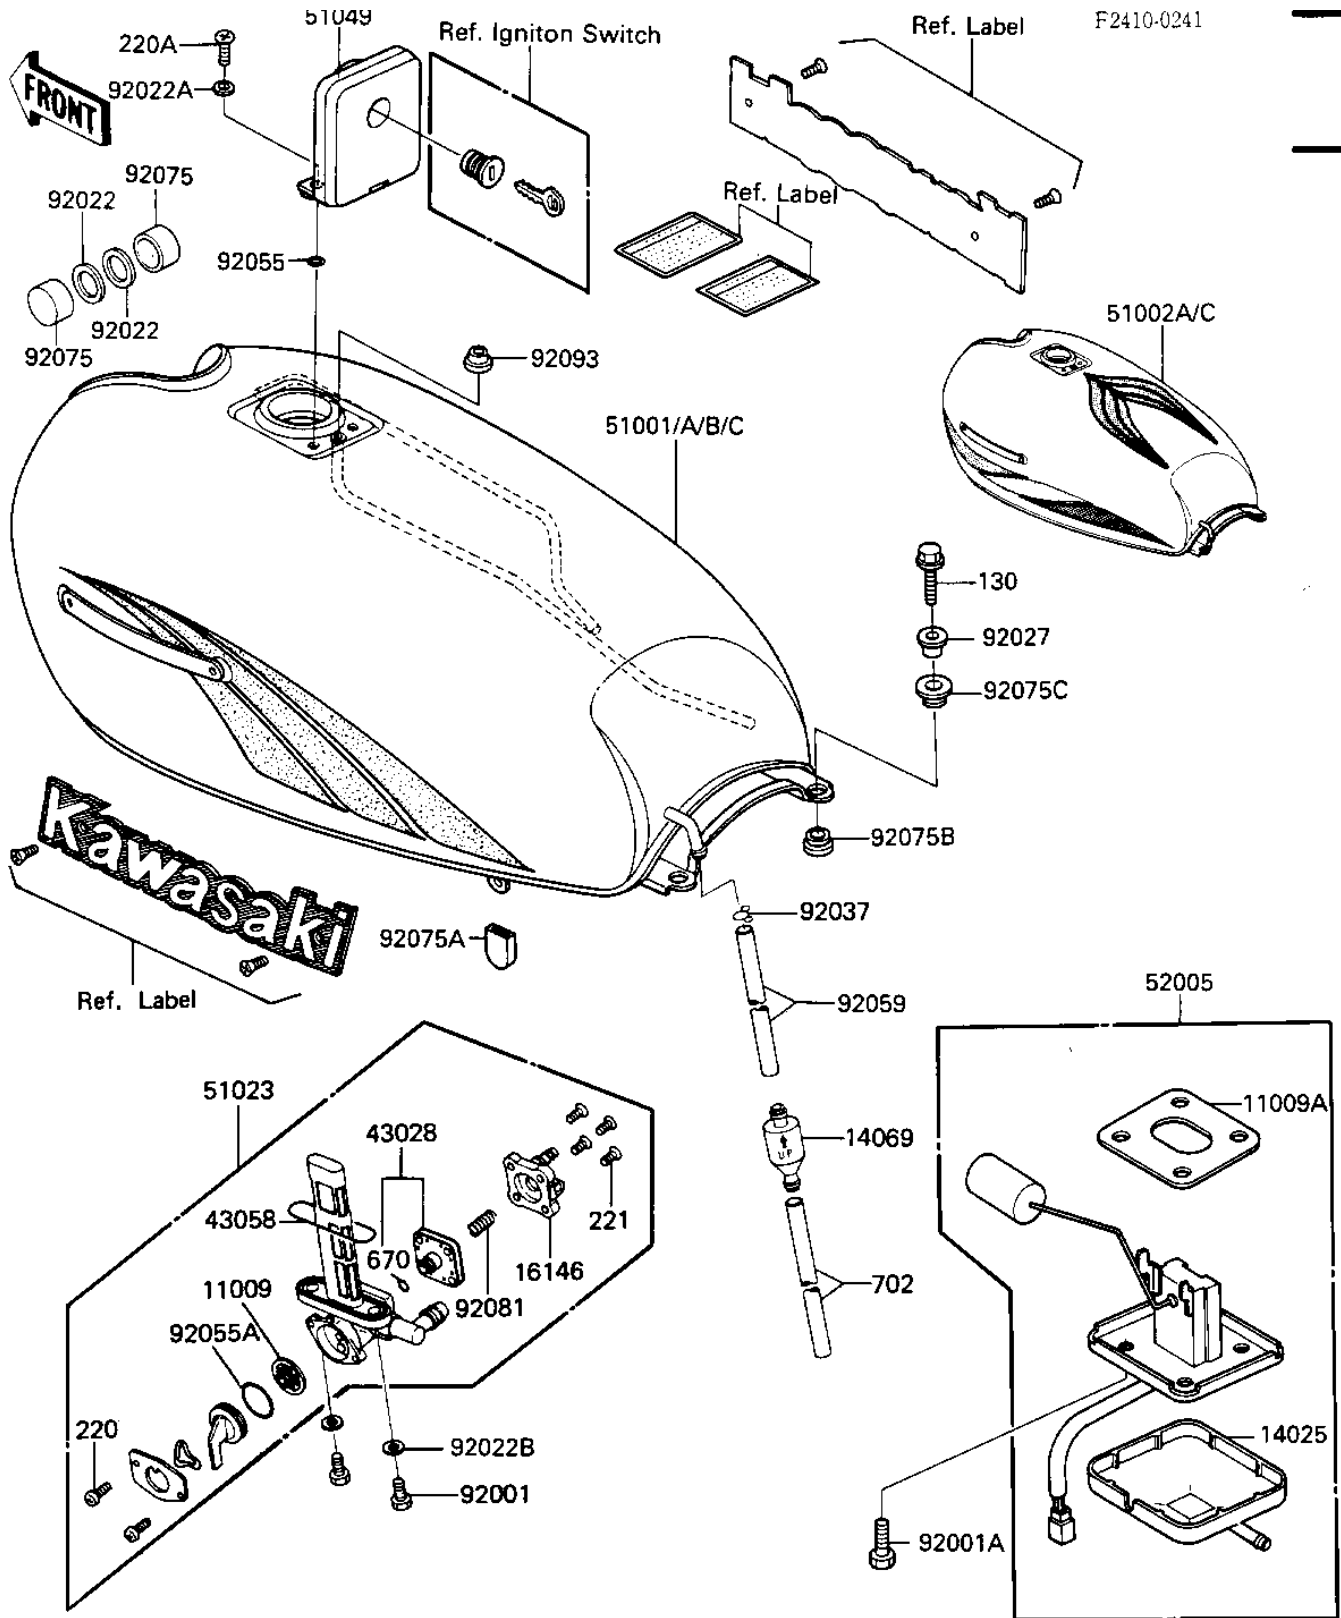

# 1984 LTD Shaft PARTS DIAGRAM

# 1984 LTD Shaft PARTS LIST

## FUEL TANK

ITEM NAME	PART NUMBER	QUANTITY
GASKET,FUEL TAP (Ref # 11009)	11009-1188	1
GASKET,FUEL GAUGE (Ref # 11009A)	11009-1656	1
COVER,FUEL GAGE (Ref # 14025)	14025-1536	1
BREATHER,FUEL TANK (Ref # 14069)	14069-1004	1
COVER ASSY,FUEL TAP (Ref # 16146)	16146-1009	1
DIAPHRAGM (Ref # 43028)	43028-1033	1
"O" RING (Ref # 43058)	51039-003	1
TANK-COMP-FUEL,EBONY (Ref # 51001)	51001-5439-H8	1
TANK-COMP-FUEL,L.C.RE (Ref # 51001A)	51001-5439-L2	1
TANK-COMP-FUEL,EBONY (Ref # 51001B)	51001-5440-H8	1
TANK-COMP-FUEL,L.C.RE (Ref # 51001C)	51001-5440-L2	1
TANK-COMP-FUEL,L.V.RE (Ref # 51002A)	51002-5015-P5	1
TANK-COMP-FUEL,L.V.RE (Ref # 51002C)	51002-5032-P5	1
TAP-ASSY,FUEL (Ref # 51023)	51023-1186	1
CAP,TANK-FUEL (Ref # 51049)	51049-1058	1
GAUGE,FUEL (Ref # 52005)	52005-1059	1
BOLT,6X20,FUEL TAP (Ref # 92001)	92001-1091	2
BOLT,FUEL GAGE (Ref # 92001A)	92001-1705	4
WASHER-PL-10.5X26X2.3 (Ref # 92022)	92022-044	2
WASHER,PLAIN (Ref # 92022A)	92022-1038	2
WASHER-PLAIN (Ref # 92022B)	92022-183	2
COLLAR (Ref # 92027)	92027-251	2
CLAMP FUEL PIPE (Ref # 92037)	92037-010	1
"O" RING (Ref # 92055)	92055-1023	2
"O" RING,FUEL TAP LEV (Ref # 92055A)	92055-1085	1
TUBE (Ref # 92059)	92059-1485	1
DAMPER RUBBER,FL TANK (Ref # 92075)	92075-125	2
DAMPER,SIDE COVER (Ref # 92075A)	92075-1445	2
RUBBER,FENDER COVER (Ref # 92075B)	92075-174	2

## FUEL TANK

ITEM NAME	PART NUMBER	QUANTITY
DAMPER RUBBER (Ref # 92075C)	92075-175	2
SPRING,DIAPHRAGM VALV (Ref # 92081)	92081-1240	1
OIL SEAL,FUEL TANK (Ref # 92093)	92093-1030	1
BOLT,FLANGED,6X20 (Ref # 130)	130B0620	2
SCREW PAN HEAD 3X8 (Ref # 220)	220B0308	2
SCREW PAN HEAD 5X10 (Ref # 220A)	220B0510	2
SCREW-CSK-CROS,4X14 (Ref # 221)	221B0414	4
"O" RING,4MM (Ref # 670)	670B1504	1
TUBE,RUBBER,7X10X400 (Ref # 702)	702A07400	1