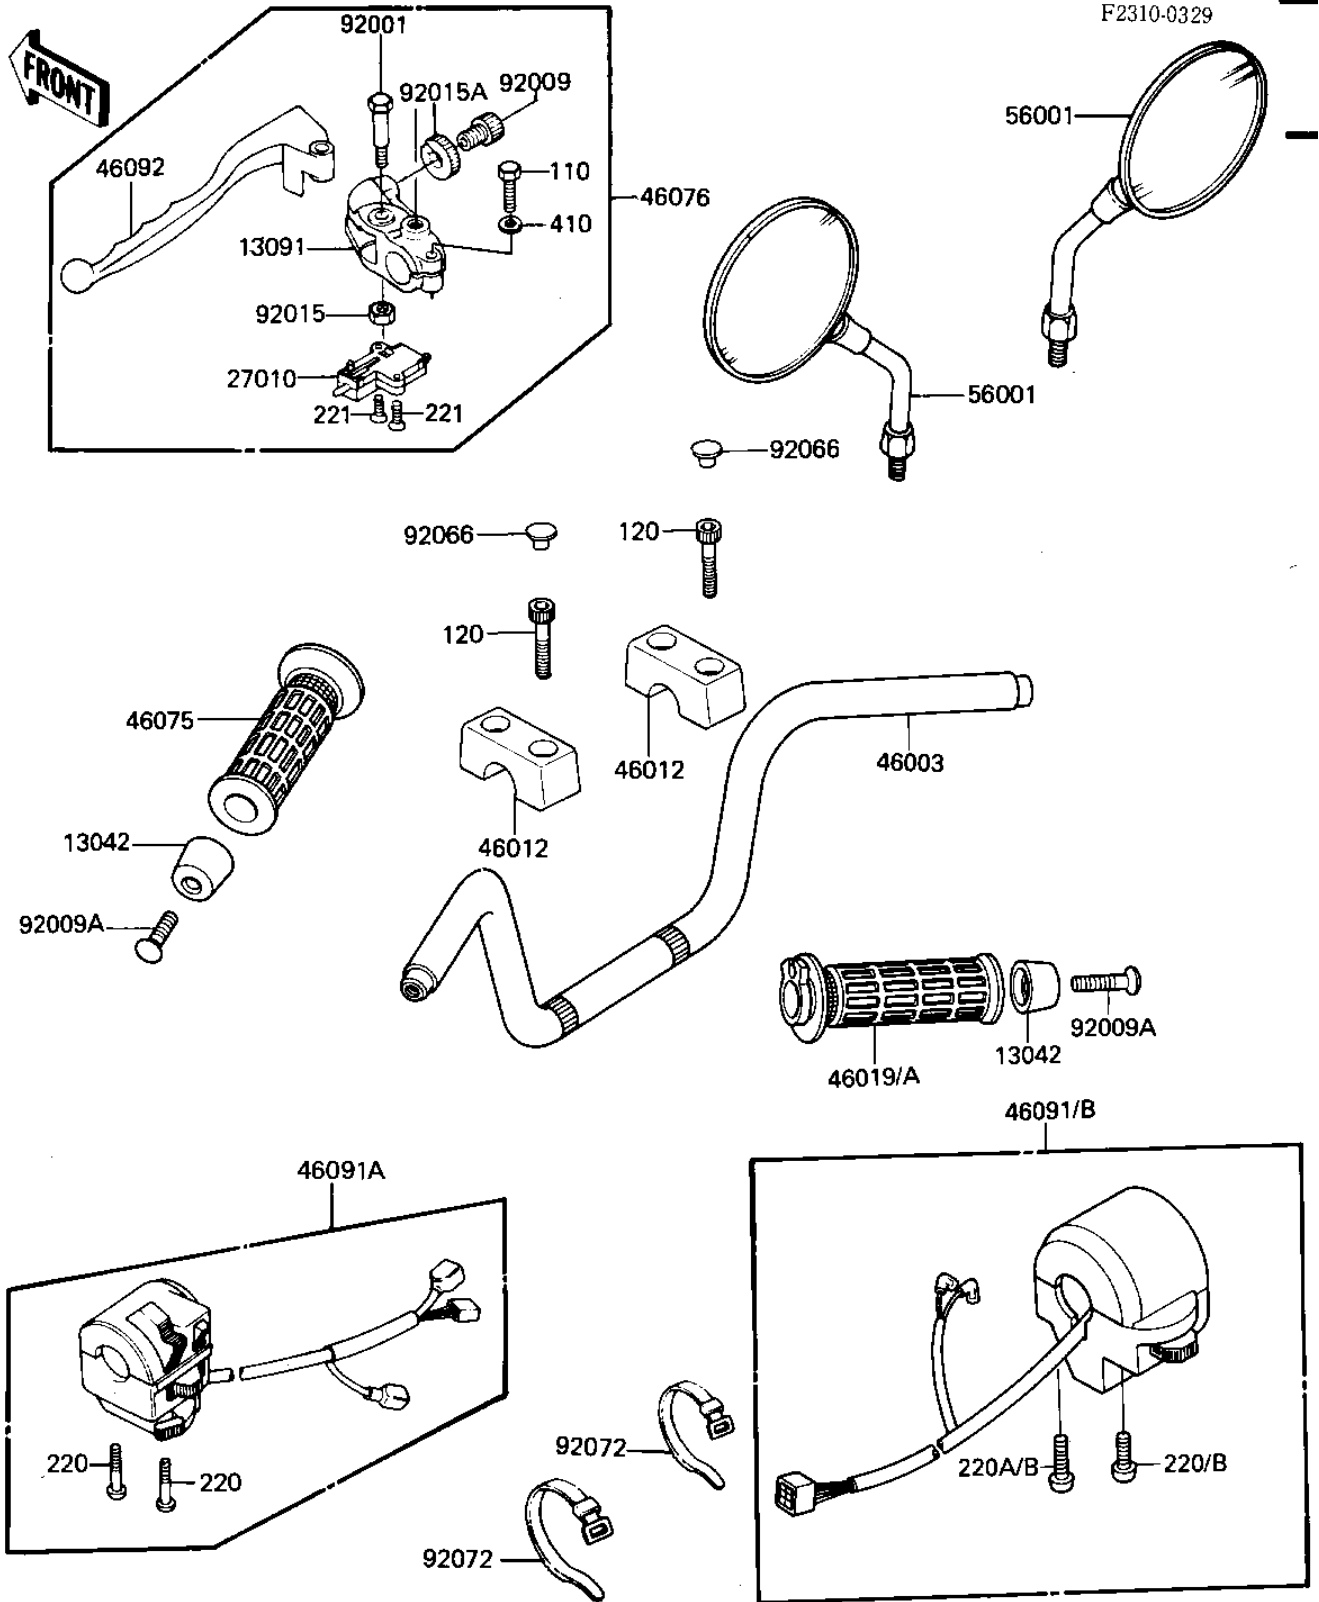

1984 LTD Shaft PARTS DIAGRAM

HANDLEBAR

1984 LTD Shaft PARTS LIST

HANDLEBAR

ITEM NAME	PART NUMBER	QUANTITY
WEIGHT,HANDLE (Ref # 13042)	13042-1005	2
HOLDER,CLUTCH LEVER (Ref # 13091)	13091-1272	1
SWITCH,CLUTCH (Ref # 27010)	27010-1094	1
HANDLE (Ref # 46003)	46003-1163	1
HOLDER-HANDLE (Ref # 46012)	46012-1112	2
GRIP-ASSY,THROTTLE (Ref # 46019)	46019-1021	1
GRIP,LH (Ref # 46075)	46075-1028	1
LEVER-ASSY-GRIP,CLUTC (Ref # 46076)	46076-1105	1
HOUSING-ASSY-CONTROL, (Ref # 46091)	46091-1238	1
HOUSING-ASSY-CONTROL, (Ref # 46091A)	46091-1333	1
LEVER-GRIP,CLUTCH (Ref # 46092)	46092-1103	1
MIRROR-ASSY (Ref # 56001)	56001-1340	2
BOLT,CLUTCH LEVER,BLA (Ref # 92001)	92001-1548	1
SCREW,CABLE ADJUST,8 (Ref # 92009)	92009-1134	1
SCREW,HUNDLE WEIGHT (Ref # 92009A)	92009-1257	2
NUT,LOCK,6MM,BLACK (Ref # 92015)	92015-1191	1
NUT,CABLE ADJUST LOCK (Ref # 92015A)	92015-1197	1
PLUG,HANDLE HOLDER (Ref # 92066)	92066-1216	4
BAND,MIDDLE (Ref # 92072)	92072-031	4
BOLT,6X22,BLACK (Ref # 110)	110C0622	1
BOLT-SOCKET,8X30,BLAC (Ref # 120)	120S0830	4
SCREW-PAN-CROS (Ref # 220)	220B0535	3
SCREW-PAN-CROS (Ref # 220A)	220B0540	1
SCREW-CSK-CROS (Ref # 221)	221C0316	2
WASHER PLAIN (Ref # 410)	410F0600	1