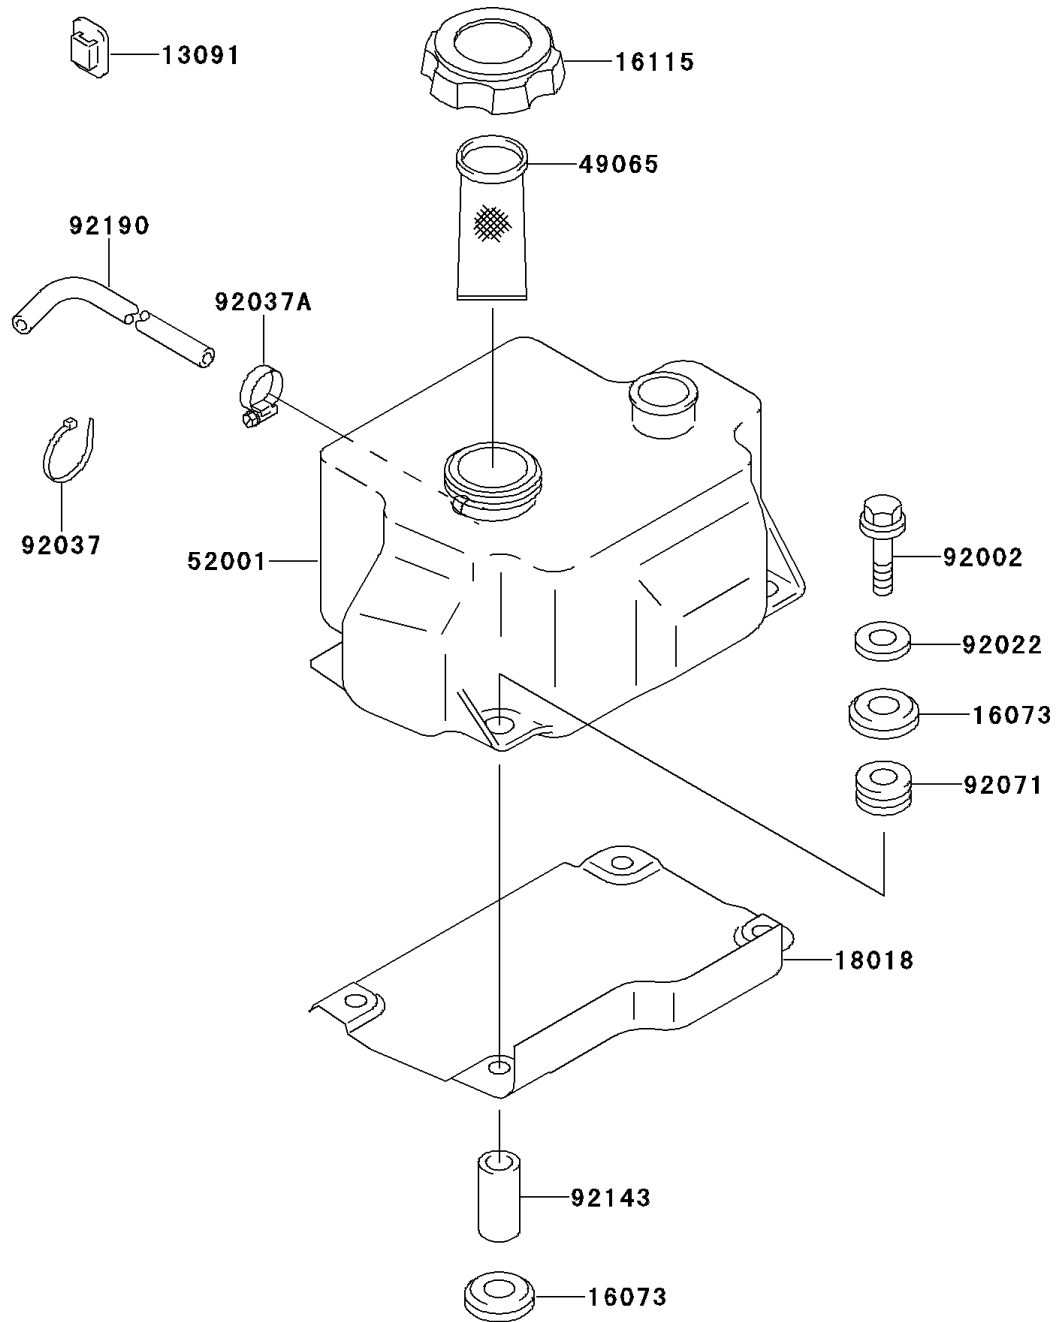

1996 Super Sport XI PARTS DIAGRAM

Oil Tank

F3174

1996 Super Sport XI PARTS LIST

Oil Tank

ITEM NAME	PART NUMBER	QUANTITY
HOLDER,BAND (Ref # 13091)	13091-3764	1
INSULATOR (Ref # 16073)	16073-3704	1
CAP-OIL FILLER (Ref # 16115)	16115-3714	1
PLATE-HEAT GUARD (Ref # 18018)	18018-3702	1
FILTER-OIL (Ref # 49065)	49065-3703	1
TANK-OIL (Ref # 52001)	52001-3720	1
BOLT,6X30 (Ref # 92002)	92002-3726	1
WASHER,6.2X20X2 (Ref # 92022)	92022-3714	1
CLAMP (Ref # 92037)	92037-1173	1
CLAMP (Ref # 92037A)	92037-3726	1
GROMMET (Ref # 92071)	92071-3716	1
COLLAR,6.2X10X19 (Ref # 92143)	92143-3733	1
TUBE,OIL TANK - OIL PUMP (Ref # 92190)	92190-3888	1