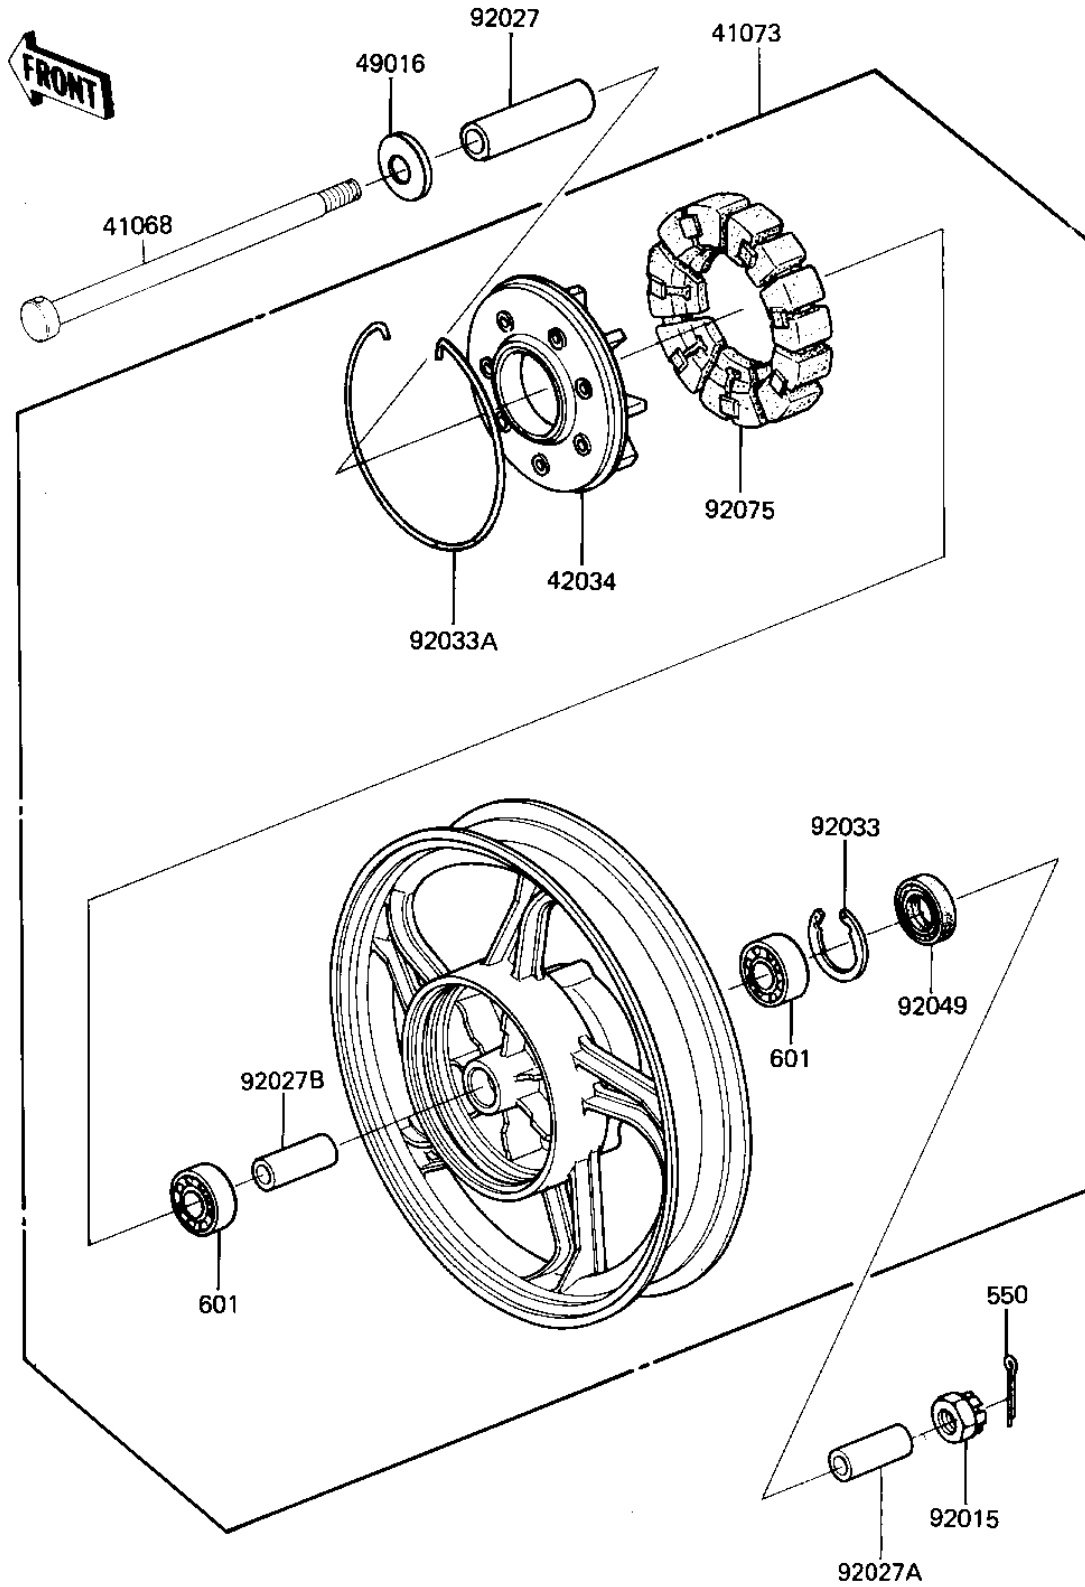

# 1985 LTD Shaft PARTS DIAGRAM

REAR WHEEL/HUB

F2240-0160

# 1985 LTD Shaft PARTS LIST

## REAR WHEEL/HUB

ITEM NAME	PART NUMBER	QUANTITY
AXLE,RR (Ref # 41068)	41068-1086	1
WHEEL-ASSY,RR,M.GRAY (Ref # 41073)	41073-1225-J9	1
COUPLING,RR HUB (Ref # 42034)	42034-1029	1
COVER-SEAL (Ref # 49016)	49016-1038	1
NUT CASTLE,16MM (Ref # 92015)	92015-055	1
COLLAR,17.2X25X79 (Ref # 92027)	92027-1415	1
COLLAR,17X28X32 (Ref # 92027A)	92027-1569	1
COLLAR,17.2X25X60 (Ref # 92027B)	92027-1750	1
CIRCLIP,47M/M (Ref # 92033)	92033-1042	1
RING-SNAP,194MM (Ref # 92033A)	92033-1075	1
DAMPER,RR HUB SHOCK (Ref # 92049)	92075-1372	1
DAMPER,RR HUB SHOCK (Ref # 92075)	92075-1372	1
PIN-COTTER,4.0X35 (Ref # 550)	550D4035	1
UNAVAILABLE IN PRICE BOOK (Ref # 601)	601B63032	2