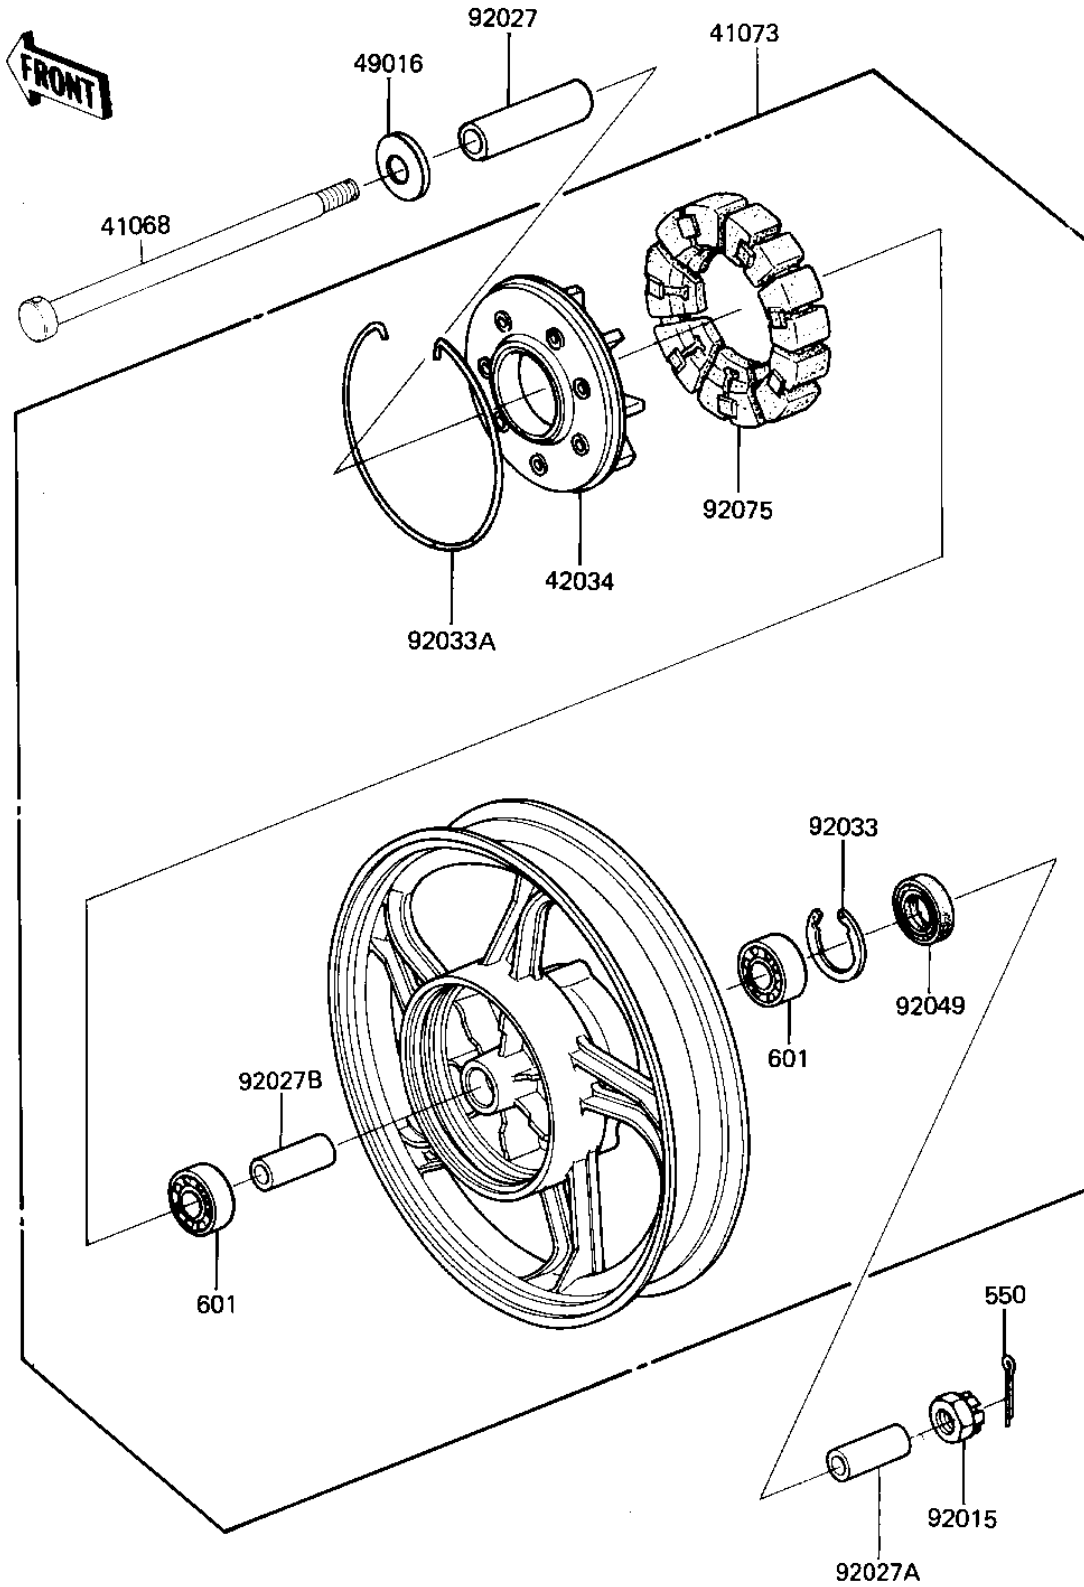

# 1984 LTD Shaft PARTS DIAGRAM

REAR WHEEL/HUB

F2240-0160

# 1984 LTD Shaft PARTS LIST

## REAR WHEEL/HUB

ITEM NAME	PART NUMBER	QUANTITY
AXLE,RR (Ref # 41068)	41068-1086	1
WHEEL-ASSY,RR,M.GRAY (Ref # 41073)	41073-1225-J9	1
COUPLING,RR HUB (Ref # 42034)	42034-1029	1
COVER-SEAL (Ref # 49016)	49016-1038	1
NUT CASTLE,16MM (Ref # 92015)	92015-055	1
COLLAR,17.2X25X79 (Ref # 92027)	92027-1415	1
COLLAR,17X28X32 (Ref # 92027A)	92027-1569	1
COLLAR,17.2X25X60 (Ref # 92027B)	92027-1750	1
CIRCLIP,47M/M (Ref # 92033)	92033-1042	1
RING-SNAP,194MM (Ref # 92033A)	92033-1075	1
DAMPER,RR HUB SHOCK (Ref # 92049)	92075-1372	1
DAMPER,RR HUB SHOCK (Ref # 92075)	92075-1372	1
PIN-COTTER,4.0X35 (Ref # 550)	550D4035	1
UNAVAILABLE IN PRICE BOOK (Ref # 601)	601B63032	2