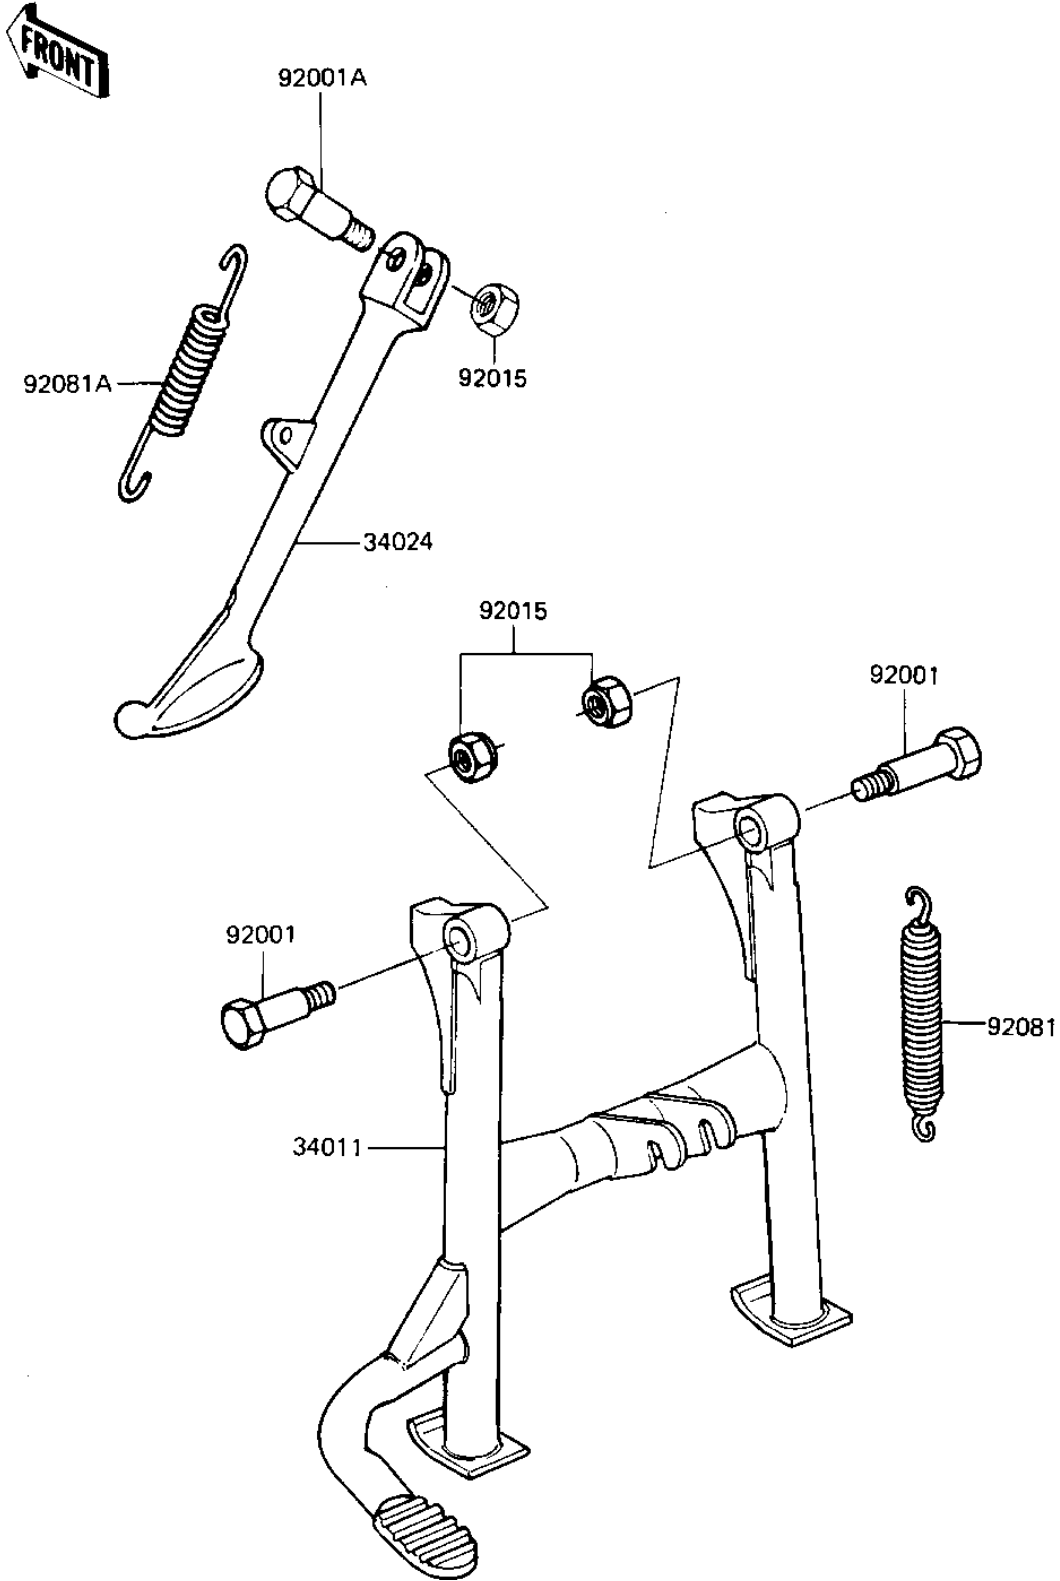

# 1985 LTD Shaft PARTS DIAGRAM

STANDS

F2190-0109

## 1985 LTD Shaft PARTS LIST

### STANDS

ITEM NAME	PART NUMBER	QUANTITY
STAND-CENTER (Ref # 34011)	34011-1115	1
STAND-SIDE (Ref # 34024)	34024-1177	1
BOLT,MAIN STAND FITTI (Ref # 92001)	92001-1214	2
BOLT,8X160,BLACK (Ref # 92001A)	92001-1543	1
NUT,LOCK,10MM,BLACK (Ref # 92015)	92015-1188	3
SPRING,MAIN STAND (Ref # 92081)	34023-012	1
SPRING,SIDE STAND (Ref # 92081A)	92081-1727	1