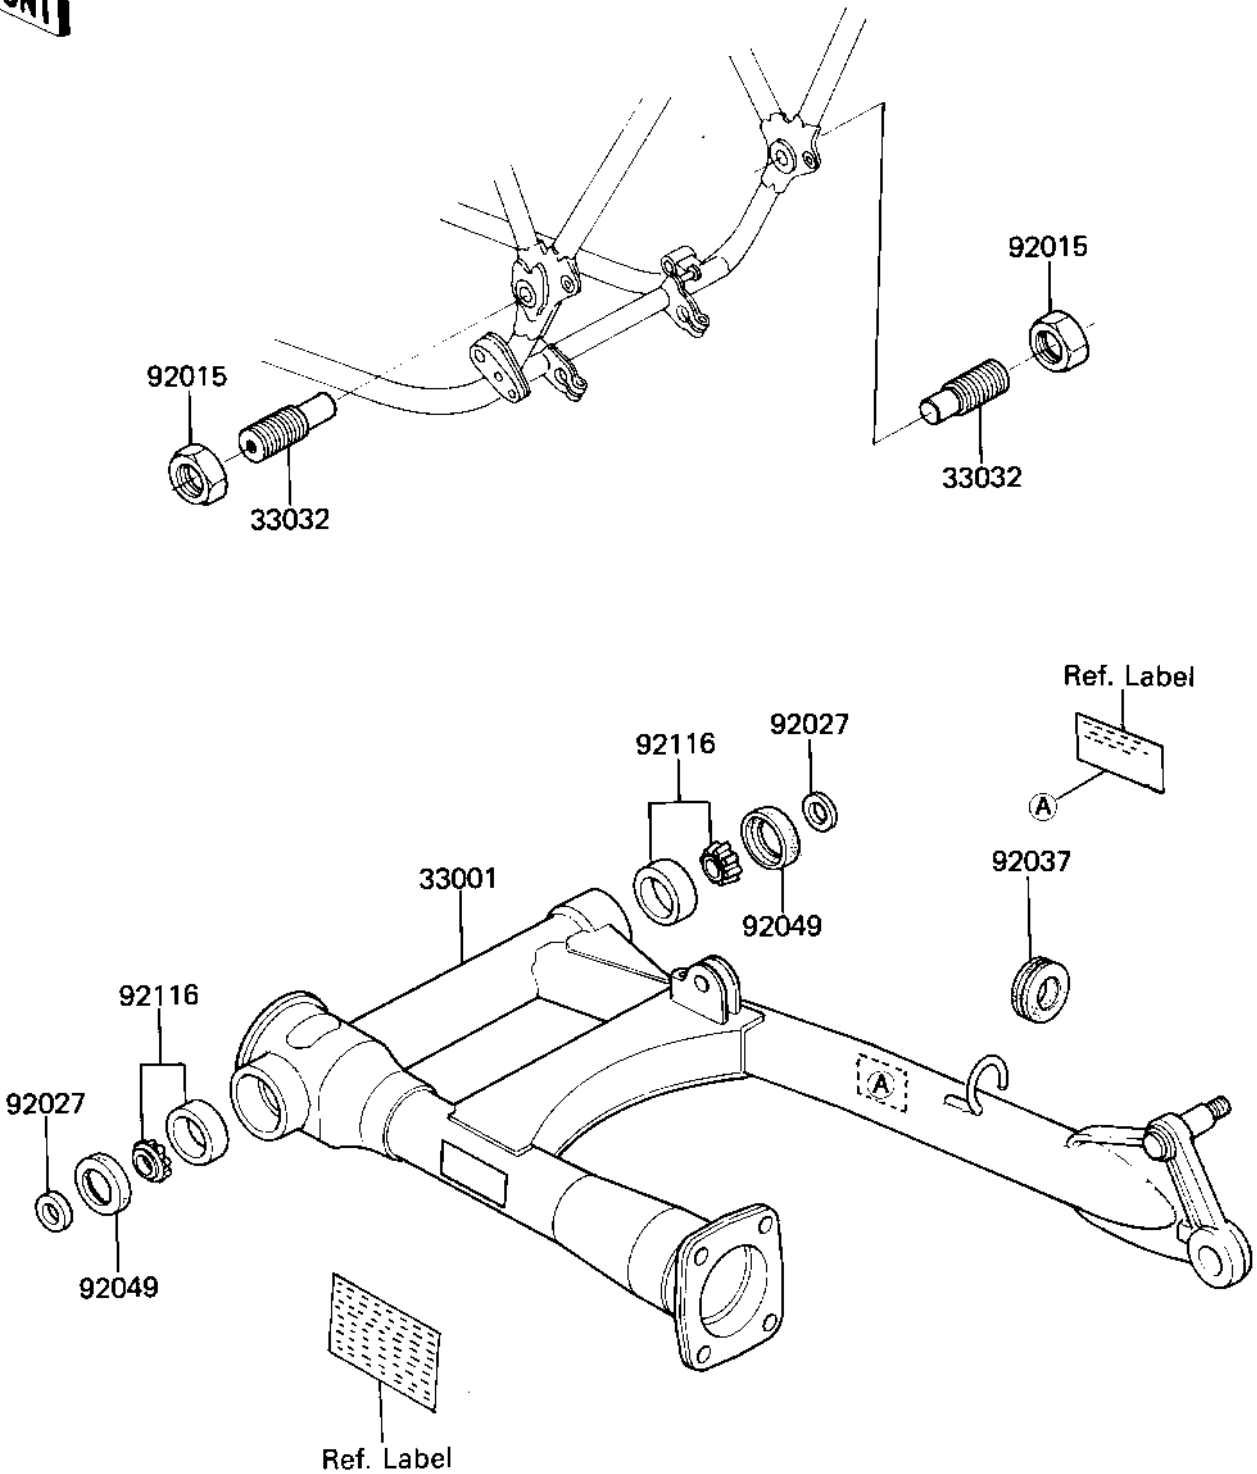

# 1985 LTD Shaft PARTS DIAGRAM

SWING ARM

F2140-0128

# 1985 LTD Shaft PARTS LIST

## SWING ARM

ITEM NAME	PART NUMBER	QUANTITY
ARM-COMP-SWING (Ref # 33001)	33001-1128	1
SHAFT-SWING ARM (Ref # 33032)	33032-1025	2
NUT,22MM (Ref # 92015)	92015-1167	2
COLLAR,17X26X4.5 (Ref # 92027)	92027-1394	2
DAMPER RUBBER (Ref # 92037)	43064-007	1
OIL SEAL,26406 (Ref # 92049)	92049-1030	2
BRG,ROLLER,4T30203E1 (Ref # 92116)	92116-1001	2