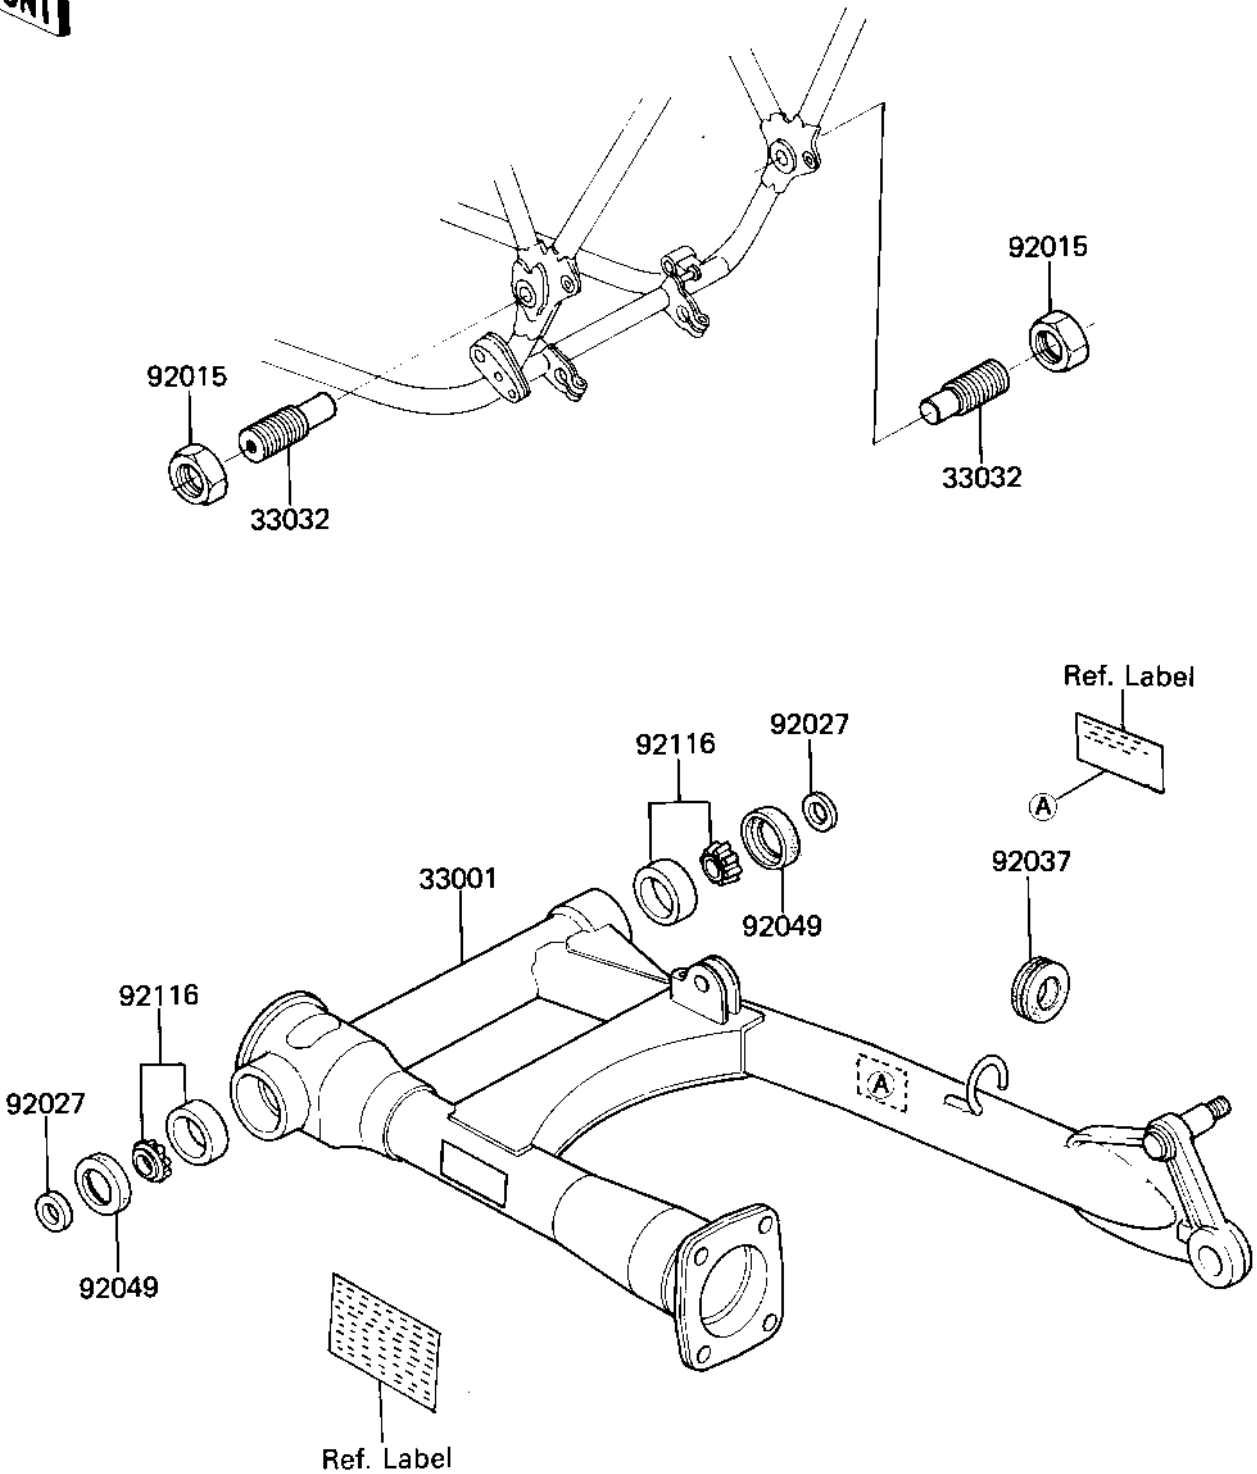

1984 LTD Shaft PARTS DIAGRAM

SWING ARM

F2140-0128

1984 LTD Shaft PARTS LIST

SWING ARM

ITEM NAME	PART NUMBER	QUANTITY
ARM-COMP-SWING (Ref # 33001)	33001-1128	1
SHAFT-SWING ARM (Ref # 33032)	33032-1025	2
NUT,22MM (Ref # 92015)	92015-1167	2
COLLAR,17X26X4.5 (Ref # 92027)	92027-1394	2
DAMPER RUBBER (Ref # 92037)	43064-007	1
OIL SEAL,26406 (Ref # 92049)	92049-1030	2
BRG,ROLLER,4T30203E1 (Ref # 92116)	92116-1001	2