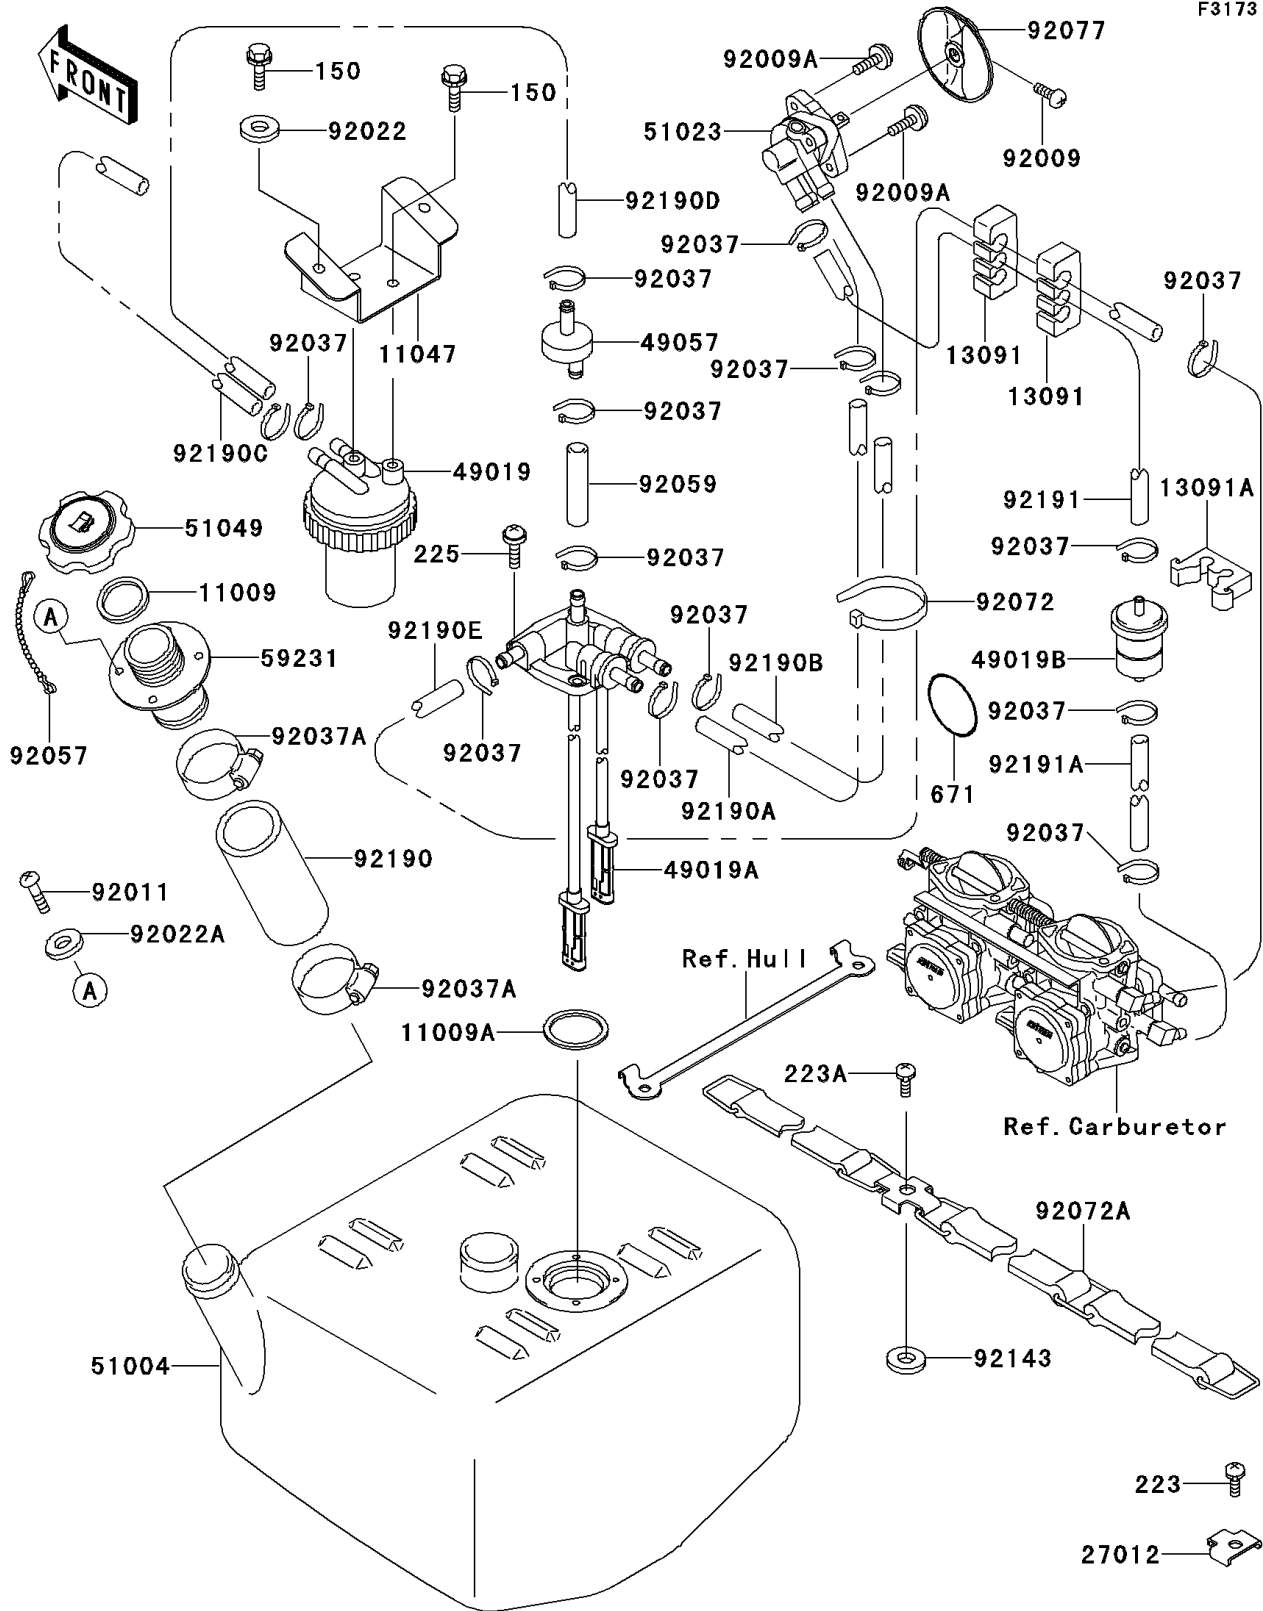

1997 Super Sport XI PARTS DIAGRAM

Fuel Tank

1997 Super Sport XI PARTS LIST

Fuel Tank

ITEM NAME	PART NUMBER	QUANTITY
GASKET,TANK CAP (Ref # 11009)	11009-3020	1
GASKET (Ref # 11009A)	11009-3790	1
BRACKET,FUEL FILTER (Ref # 11047)	11047-3761	1
HOLDER,TUBE (Ref # 13091)	13091-3758	2
HOLDER,FILTER (Ref # 13091A)	13091-3795	1
HOOK (Ref # 27012)	27012-3751	2
FILTER-FUEL (Ref # 49019)	49019-3708	1
FILTER-FUEL (Ref # 49019A)	49019-3710	1
FILTER-FUEL (Ref # 49019B)	49019-3712	1
VALVE-RELIEF (Ref # 49057)	49057-3001	1
TANK-FUEL (Ref # 51004)	51004-3717	1
TAP-ASSY,FUEL (Ref # 51023)	51023-3718	1
CAP-TANK,FUEL (Ref # 51049)	51049-3719	1
FILLER,FUEL TANK (Ref # 59231)	59231-3001	1
SCREW,4X8 (Ref # 92009)	92009-3729	1
SCREW,5X16 (Ref # 92009A)	92009-3789	2
SCREW (Ref # 92011)	92011-562	4
WASHER,6.5X20X1.5 (Ref # 92022)	92022-3710	2
WASHER (Ref # 92022A)	92022-563	4
CLAMP (Ref # 92037)	92037-1173	15
CLAMP (Ref # 92037A)	92037-3009	2
CHAIN,COVER,L=100 (Ref # 92057)	92057-3704	1
TUBE,5.8X12.2X55 (Ref # 92059)	92059-3026	1
BAND,L=149 (Ref # 92072)	92072-031	1
BAND,TANK&FIRE EXTINGUISHER (Ref # 92072A)	92072-3764	2
KNOB (Ref # 92077)	92077-3717	1
COLLAR,7X20X5 (Ref # 92143)	92143-3740	2
TUBE,45X53X115 (Ref # 92190)	92190-3856	1
TUBE,"RES",5.8X10.8X420 (Ref # 92190A)	92190-3889	1

1997 Super Sport XI PARTS LIST

Fuel Tank

ITEM NAME	PART NUMBER	QUANTITY
TUBE,"ON",5.8X10.8X420 (Ref # 92190B)	92190-3890	1
TUBE,5.8X10.8X700 (Ref # 92190C)	92190-3892	1
TUBE,5.8X10.8X540 (Ref # 92190D)	92190-3893	1
TUBE,"RETURN",CARB-TANK (Ref # 92190E)	92190-3903	1
TUBE,TAP-FILTER (Ref # 92191)	92191-3727	1
TUBE,FILTER-CARB (Ref # 92191A)	92191-3729	1
BOLT-WS,6X14 (Ref # 150)	150R0614	4
SCREW-PAN-WS-CROS,6X14 (Ref # 223)	223R0614	2
SCREW-PAN-WS-CROS,6X20 (Ref # 223A)	223R0620	2
SCREW-PAN-WSP-CROS,5X16 (Ref # 225)	225R0516	4
O RING,65MM (Ref # 671)	671B2565	1