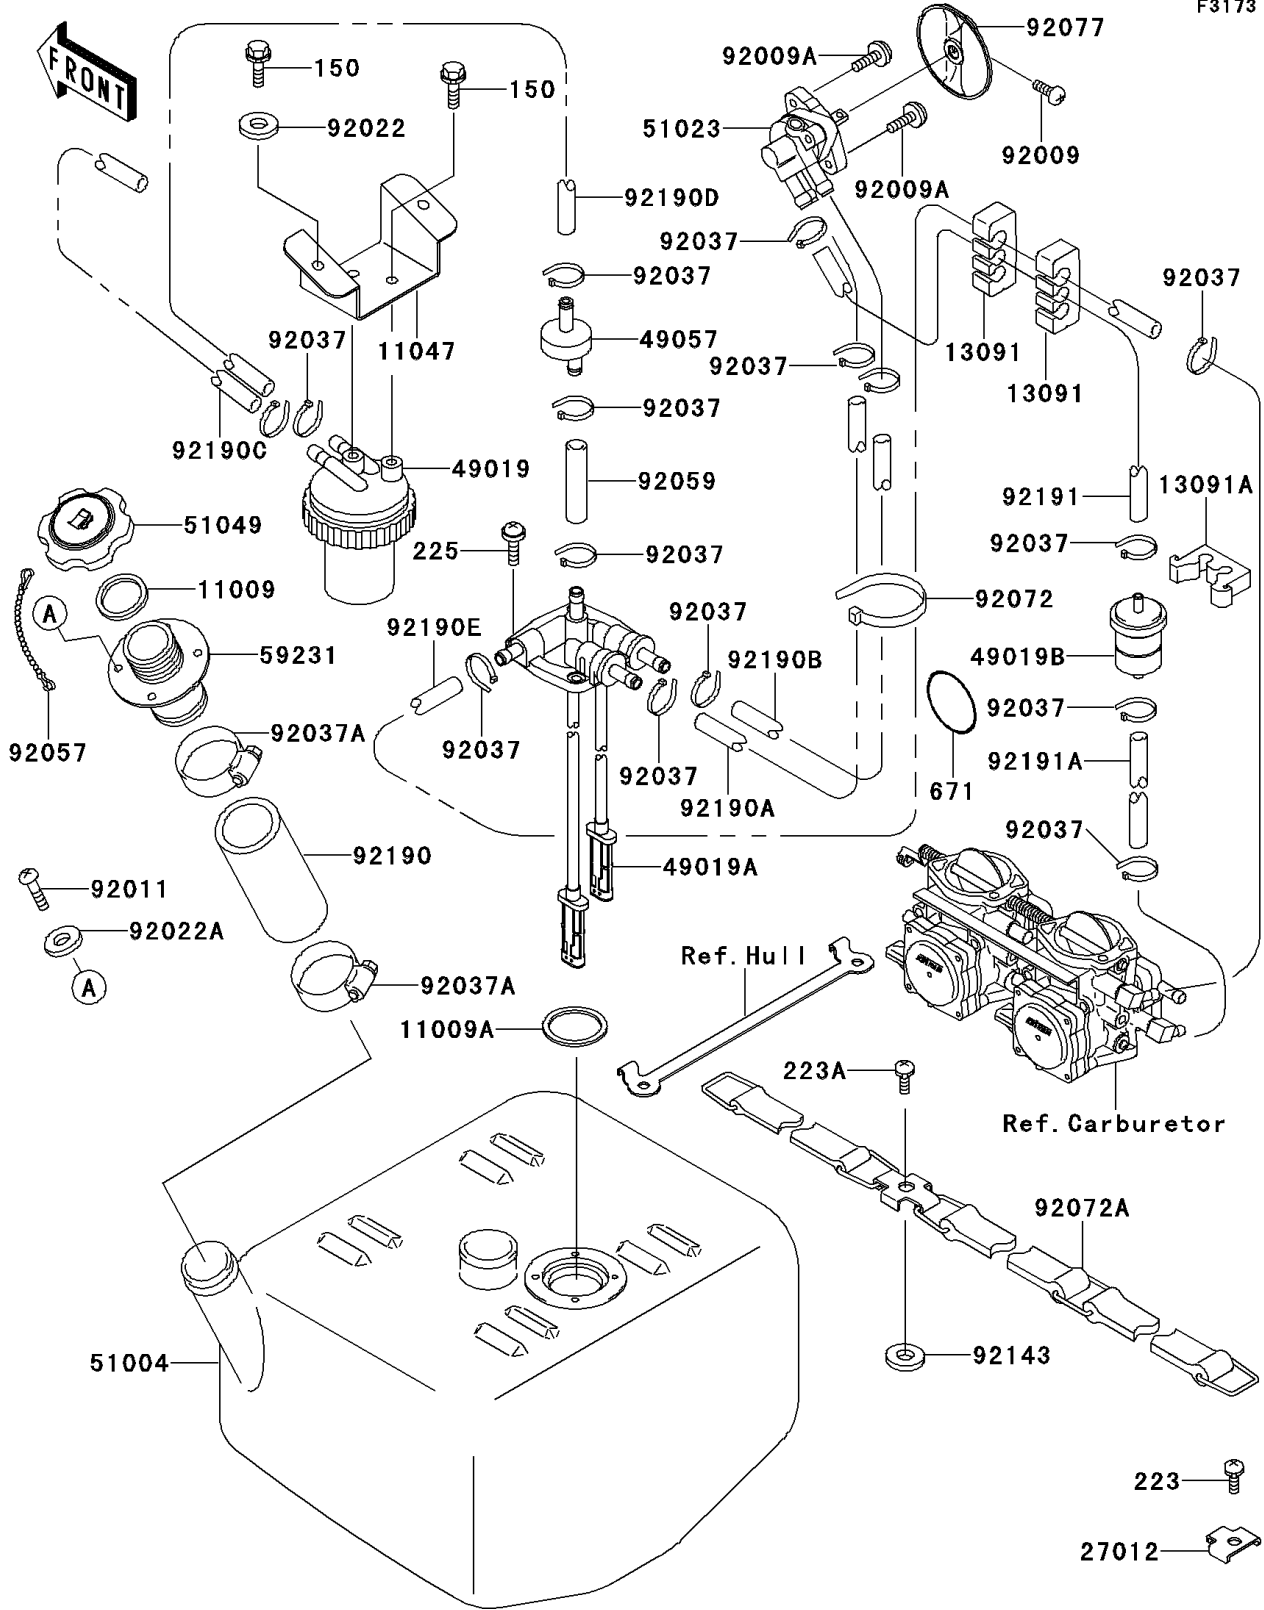

1997 Super Sport XI PARTS DIAGRAM

Fuel Tank

1997 Super Sport XI PARTS LIST

Fuel Tank

ITEM NAME	PART NUMBER	QUANTITY
GASKET,TANK CAP (Ref # 11009)	11009-3020	1
GASKET (Ref # 11009A)	11009-3790	1
BRACKET,FUEL FILTER (Ref # 11047)	11047-3761	1
HOLDER,TUBE (Ref # 13091)	13091-3758	2
HOLDER,FILTER (Ref # 13091A)	13091-3795	1
HOOK (Ref # 27012)	27012-3751	2
FILTER-FUEL (Ref # 49019)	49019-3708	1
FILTER-FUEL (Ref # 49019A)	49019-3710	1
FILTER-FUEL (Ref # 49019B)	49019-3712	1
VALVE-RELIEF (Ref # 49057)	49057-3001	1
TANK-FUEL (Ref # 51004)	51004-3717	1
TAP-ASSY,FUEL (Ref # 51023)	51023-3718	1
CAP-TANK,FUEL (Ref # 51049)	51049-3719	1
FILLER,FUEL TANK (Ref # 59231)	59231-3001	1
SCREW,4X8 (Ref # 92009)	92009-3729	1
SCREW,5X16 (Ref # 92009A)	92009-3789	2
SCREW (Ref # 92011)	92011-562	4
WASHER,6.5X20X1.5 (Ref # 92022)	92022-3710	2
WASHER (Ref # 92022A)	92022-563	4
CLAMP (Ref # 92037)	92037-1173	15
CLAMP (Ref # 92037A)	92037-3009	2
CHAIN,COVER,L=100 (Ref # 92057)	92057-3704	1
TUBE,5.8X12.2X55 (Ref # 92059)	92059-3026	1
BAND,L=149 (Ref # 92072)	92072-031	1
BAND,TANK&FIRE EXTINGUISHER (Ref # 92072A)	92072-3764	2
KNOB (Ref # 92077)	92077-3717	1
COLLAR,7X20X5 (Ref # 92143)	92143-3740	2
TUBE,45X53X115 (Ref # 92190)	92190-3856	1
TUBE,"RES",5.8X10.8X420 (Ref # 92190A)	92190-3889	1

1997 Super Sport XI PARTS LIST

Fuel Tank

ITEM NAME	PART NUMBER	QUANTITY
TUBE,"ON",5.8X10.8X420 (Ref # 92190B)	92190-3890	1
TUBE,5.8X10.8X700 (Ref # 92190C)	92190-3892	1
TUBE,5.8X10.8X540 (Ref # 92190D)	92190-3893	1
TUBE,"RETURN",CARB-TANK (Ref # 92190E)	92190-3903	1
TUBE,TAP-FILTER (Ref # 92191)	92191-3727	1
TUBE,FILTER-CARB (Ref # 92191A)	92191-3729	1
BOLT-WS,6X14 (Ref # 150)	150R0614	4
SCREW-PAN-WS-CROS,6X14 (Ref # 223)	223R0614	2
SCREW-PAN-WS-CROS,6X20 (Ref # 223A)	223R0620	2
SCREW-PAN-WSP-CROS,5X16 (Ref # 225)	225R0516	4
O RING,65MM (Ref # 671)	671B2565	1