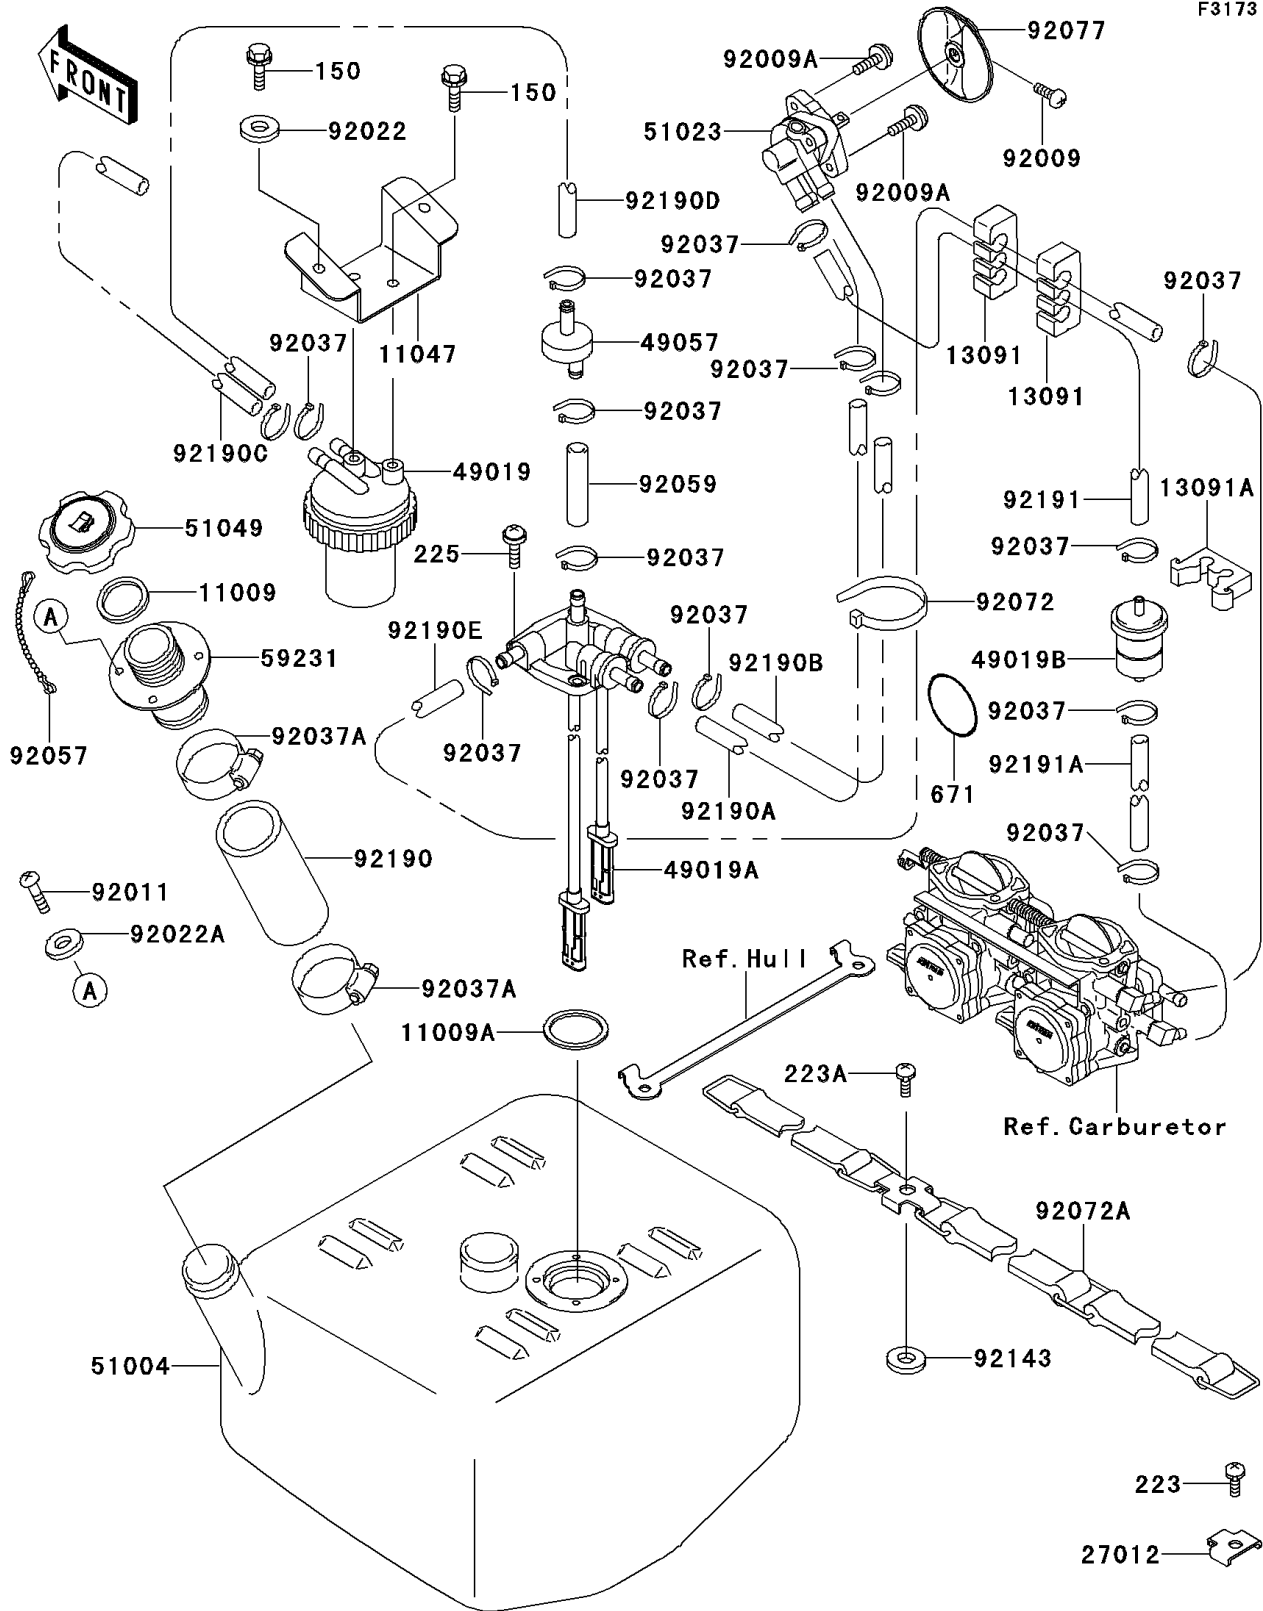

## 1996 Super Sport XI PARTS DIAGRAM

Fuel Tank

F3173

# 1996 Super Sport XI PARTS LIST

## Fuel Tank

ITEM NAME	PART NUMBER	QUANTITY
GASKET,TANK CAP (Ref # 11009)	11009-3020	1
GASKET (Ref # 11009A)	11009-3790	1
BRACKET,FUEL FILTER (Ref # 11047)	11047-3761	1
HOLDER,TUBE (Ref # 13091)	13091-3758	2
HOLDER,FILTER (Ref # 13091A)	13091-3795	1
HOOK (Ref # 27012)	27012-3751	2
FILTER-FUEL (Ref # 49019)	49019-3708	1
FILTER-FUEL (Ref # 49019A)	49019-3710	1
FILTER-FUEL (Ref # 49019B)	49019-3712	1
VALVE-RELIEF (Ref # 49057)	49057-3001	1
TANK-FUEL (Ref # 51004)	51004-3717	1
TAP-ASSY,FUEL (Ref # 51023)	51023-3718	1
CAP-TANK,FUEL (Ref # 51049)	51049-3719	1
FILLER,FUEL TANK (Ref # 59231)	59231-3001	1
SCREW,4X8 (Ref # 92009)	92009-3729	1
SCREW,5X16 (Ref # 92009A)	92009-3789	2
SCREW (Ref # 92011)	92011-562	4
WASHER,6.5X20X1.5 (Ref # 92022)	92022-3710	2
WASHER (Ref # 92022A)	92022-563	4
CLAMP (Ref # 92037)	92037-1173	15
CLAMP (Ref # 92037A)	92037-3009	2
CHAIN,COVER,L=100 (Ref # 92057)	92057-3704	1
TUBE,5.8X12.2X55 (Ref # 92059)	92059-3026	1
BAND,L=149 (Ref # 92072)	92072-031	1
BAND,TANK&FIRE EXTINGUISHER (Ref # 92072A)	92072-3764	2
KNOB (Ref # 92077)	92077-3717	1
COLLAR,7X20X5 (Ref # 92143)	92143-3740	2
TUBE,45X53X115 (Ref # 92190)	92190-3856	1
TUBE,"RES",5.8X10.8X420 (Ref # 92190A)	92190-3889	1

## Fuel Tank

ITEM NAME	PART NUMBER	QUANTITY
TUBE,"ON",5.8X10.8X420 (Ref # 92190B)	92190-3890	1
TUBE,5.8X10.8X700 (Ref # 92190C)	92190-3892	1
TUBE,5.8X10.8X540 (Ref # 92190D)	92190-3893	1
TUBE,"RETURN",CARB-TANK (Ref # 92190E)	92190-3903	1
TUBE,TAP-FILTER (Ref # 92191)	92191-3727	1
TUBE,FILTER-CARB (Ref # 92191A)	92191-3729	1
BOLT-WS,6X14 (Ref # 150)	150R0614	4
SCREW-PAN-WS-CROS,6X14 (Ref # 223)	223R0614	2
SCREW-PAN-WS-CROS,6X20 (Ref # 223A)	223R0620	2
SCREW-PAN-WSP-CROS,5X16 (Ref # 225)	225R0516	4
O RING,65MM (Ref # 671)	671B2565	1