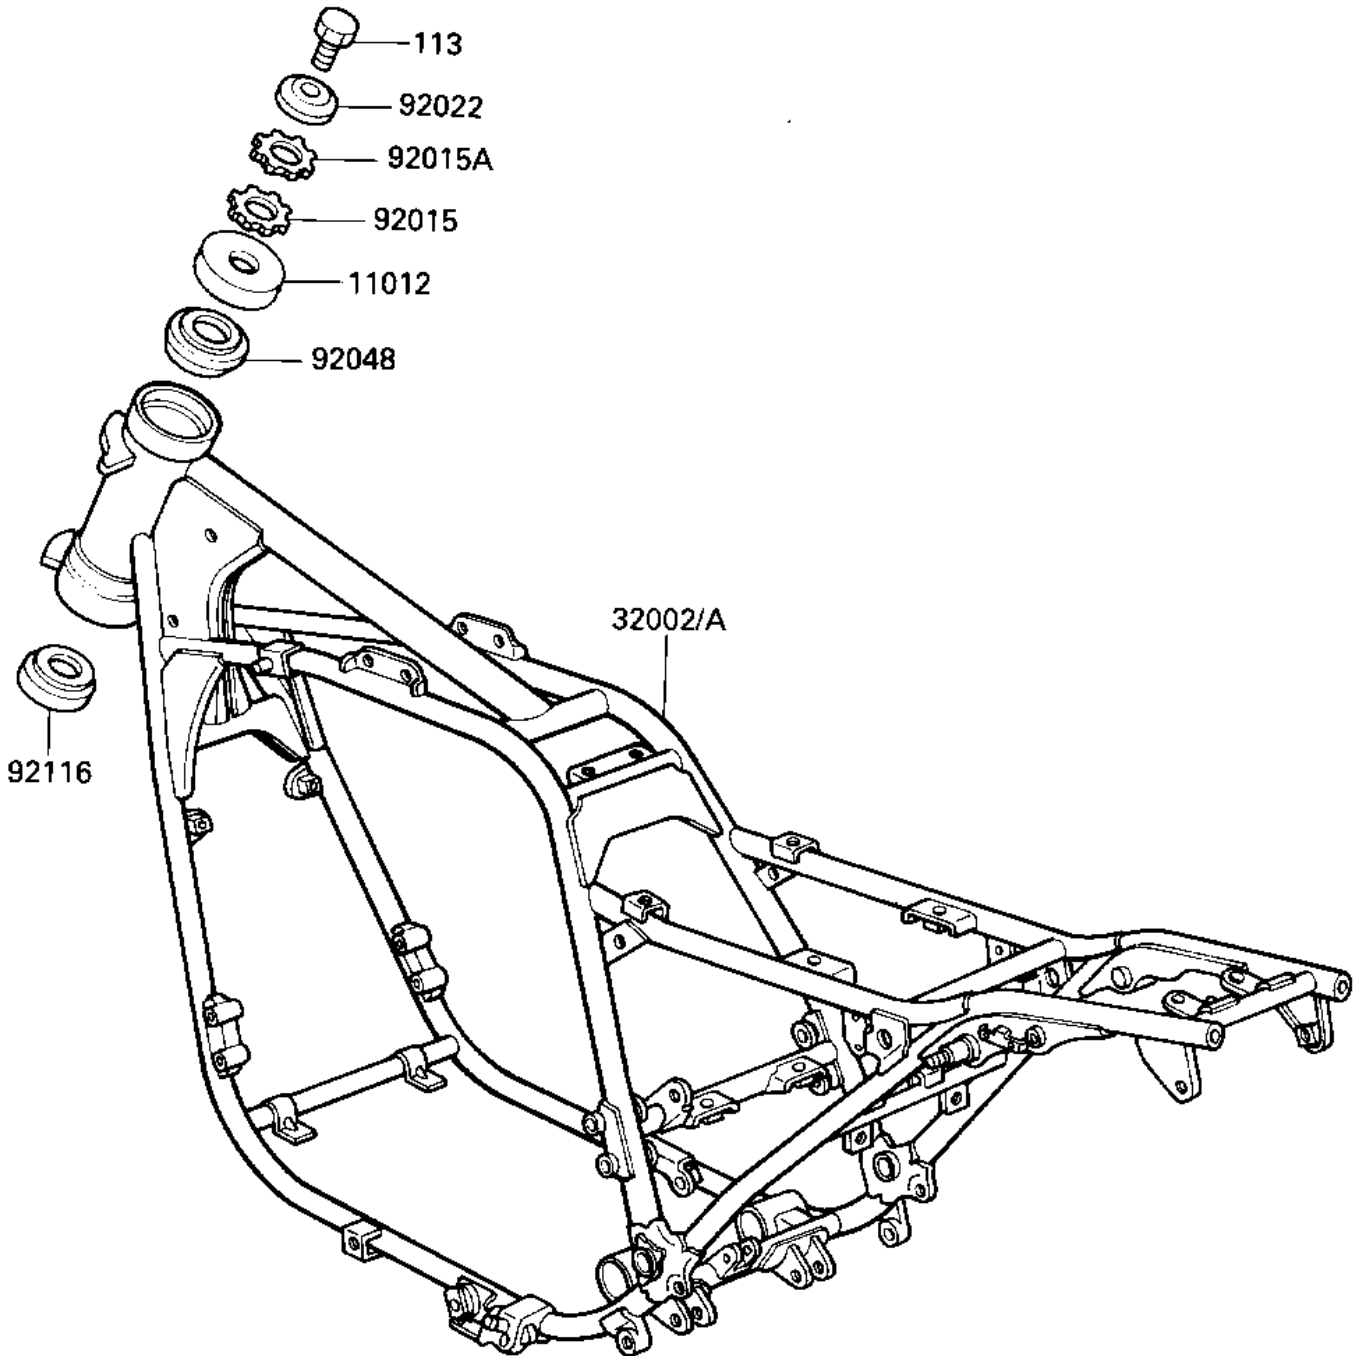

1985 LTD Shaft PARTS DIAGRAM

FRAME

F2120-0246

1985 LTD Shaft PARTS LIST

FRAME

ITEM NAME	PART NUMBER	QUANTITY
CAP,STEERING STEM (Ref # 11012)	46098-017	1
FRAME-COMP (Ref # 32002A)	32002-1822	1
NUT,25MM,T=10 (Ref # 92015)	92015-1377	1
NUT,25MM,T=6 (Ref # 92015A)	92015-1378	1
WASHER (Ref # 92022)	92022-1229	1
BEARING,STEERING STEM (Ref # 92048)	92047-017	1
BRG,ROLLER,HR320/28XJ (Ref # 92116)	92116-1009	1
BOLT-SMALL-FINE (Ref # 113)	113G1425	1