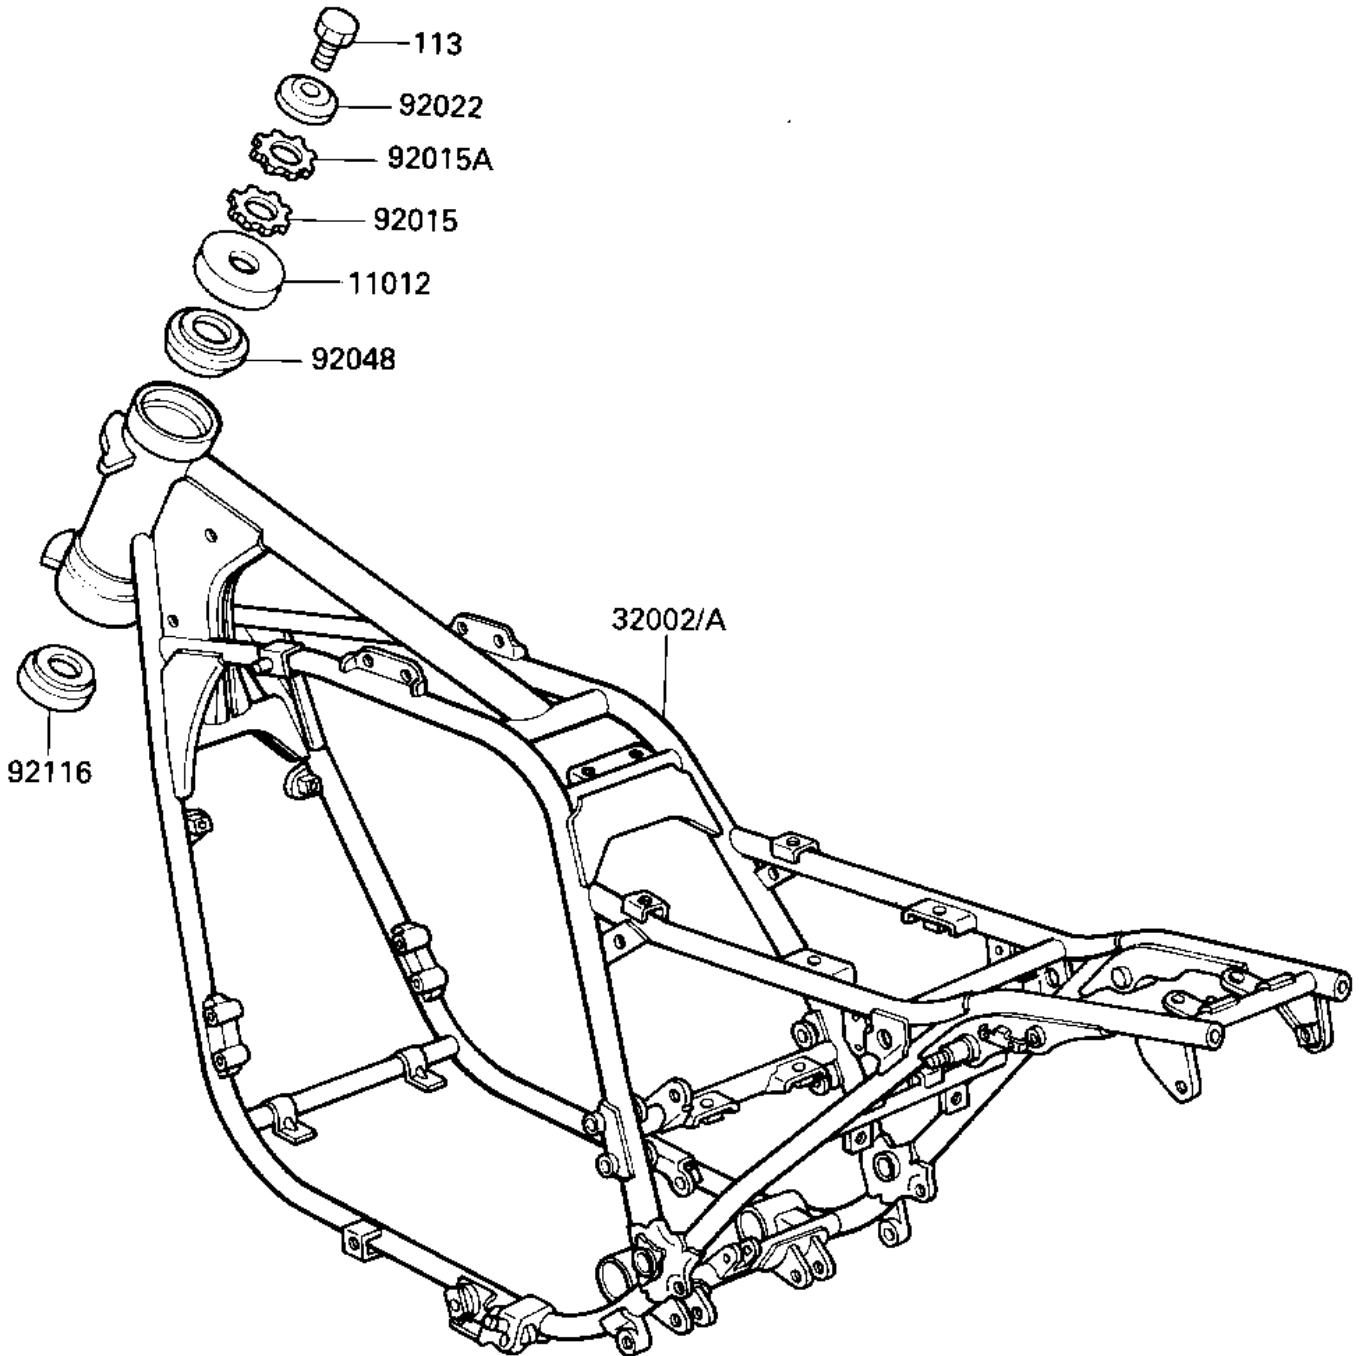

# 1984 LTD Shaft PARTS DIAGRAM

FRAME

F2120-0246

# 1984 LTD Shaft PARTS LIST

## FRAME

ITEM NAME	PART NUMBER	QUANTITY
CAP,STEERING STEM (Ref # 11012)	46098-017	1
FRAME-COMP (Ref # 32002)	32002-1736	1
NUT,25MM,T=10 (Ref # 92015)	92015-1377	1
NUT,25MM,T=6 (Ref # 92015A)	92015-1378	1
WASHER (Ref # 92022)	92022-1229	1
BEARING,STEERING STEM (Ref # 92048)	92047-017	1
BRG,ROLLER,HR320/28XJ (Ref # 92116)	92116-1009	1
BOLT-SMALL-FINE (Ref # 113)	113G1425	1