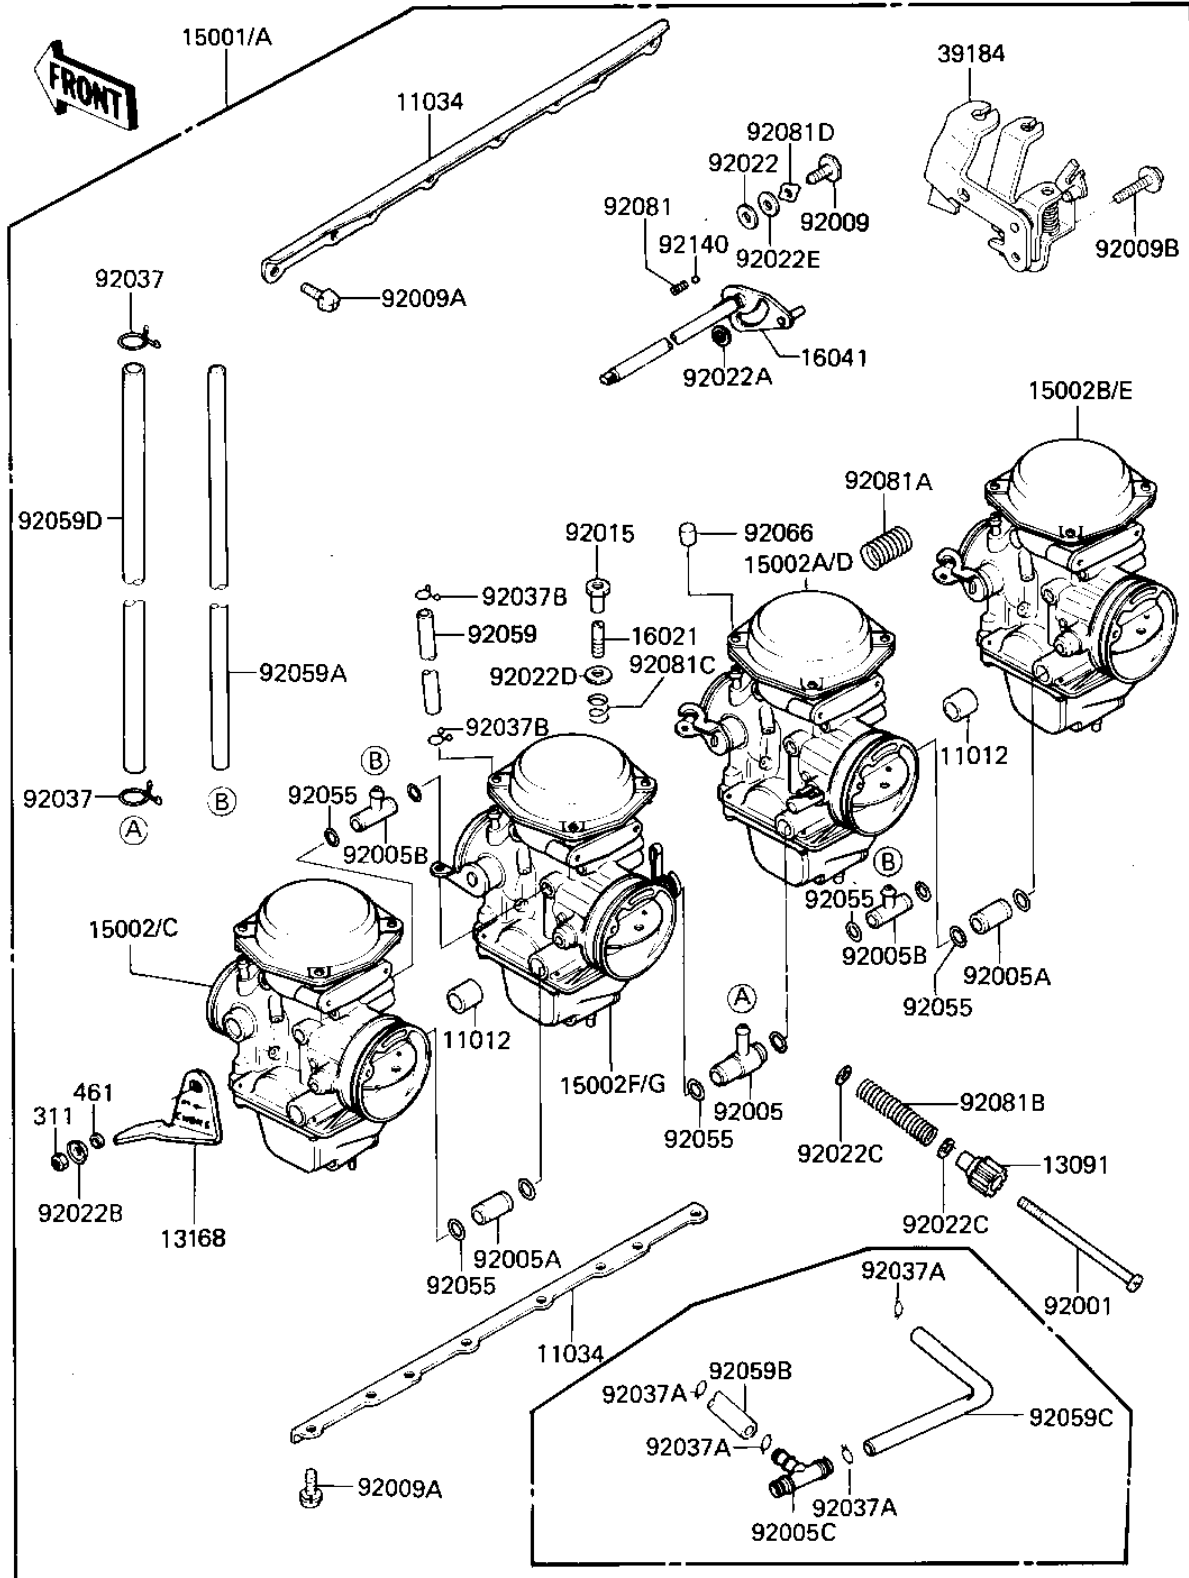

## PARTS DIAGRAM

# 1985 LTD Shaft

## PARTS LIST

### CARBURETOR ASSY (ZN700-A2)

ITEM NAME	PART NUMBER	QUANTITY
SCREW,SLOTTED (Ref # 16021)	16021-1027	3
WASHER (Ref # 92022D)	92022-1204	3
WASHER,6.5X11X1.2,STL (Ref # 92022E)	92022-1207	1
CLAMP,FUEL INLET TUBE (Ref # 92037)	92037-1075	2
CLAMP,TUBE (Ref # 92037A)	92037-1682	4
CLAMP,TUBE (Ref # 92037B)	92037-1470	2
"O" RING (Ref # 92055)	92055-1004	10
TUBE,5X9X160 (Ref # 92059)	92059-1201	1
TUBE,6.5X9.5X300 (Ref # 92059A)	92059-1203	2
TUBE,7X11X100 (Ref # 92059B)	92059-1476	1
TUBE,7X11X200 (Ref # 92059C)	92059-1477	1
TUBE,7.3X12.5X240 (Ref # 92059D)	92059-1487	1
RUBBER PLUG (Ref # 92066)	92068-006	1
SPRING (Ref # 92081)	92081-1249	1
SPRING (Ref # 92081A)	92081-1250	2
SPRING (Ref # 92081B)	92081-1251	1
SPRING (Ref # 92081C)	92081-1252	3
SPRING,WAVED WASHER (Ref # 92081D)	92081-1262	1
BALL,STEEL,3/16" (Ref # 92140)	92140-1004	1
NUT-HEX (Ref # 311)	311C0500	1
WASHER SPRING 5MM (Ref # 461)	461F0500	1