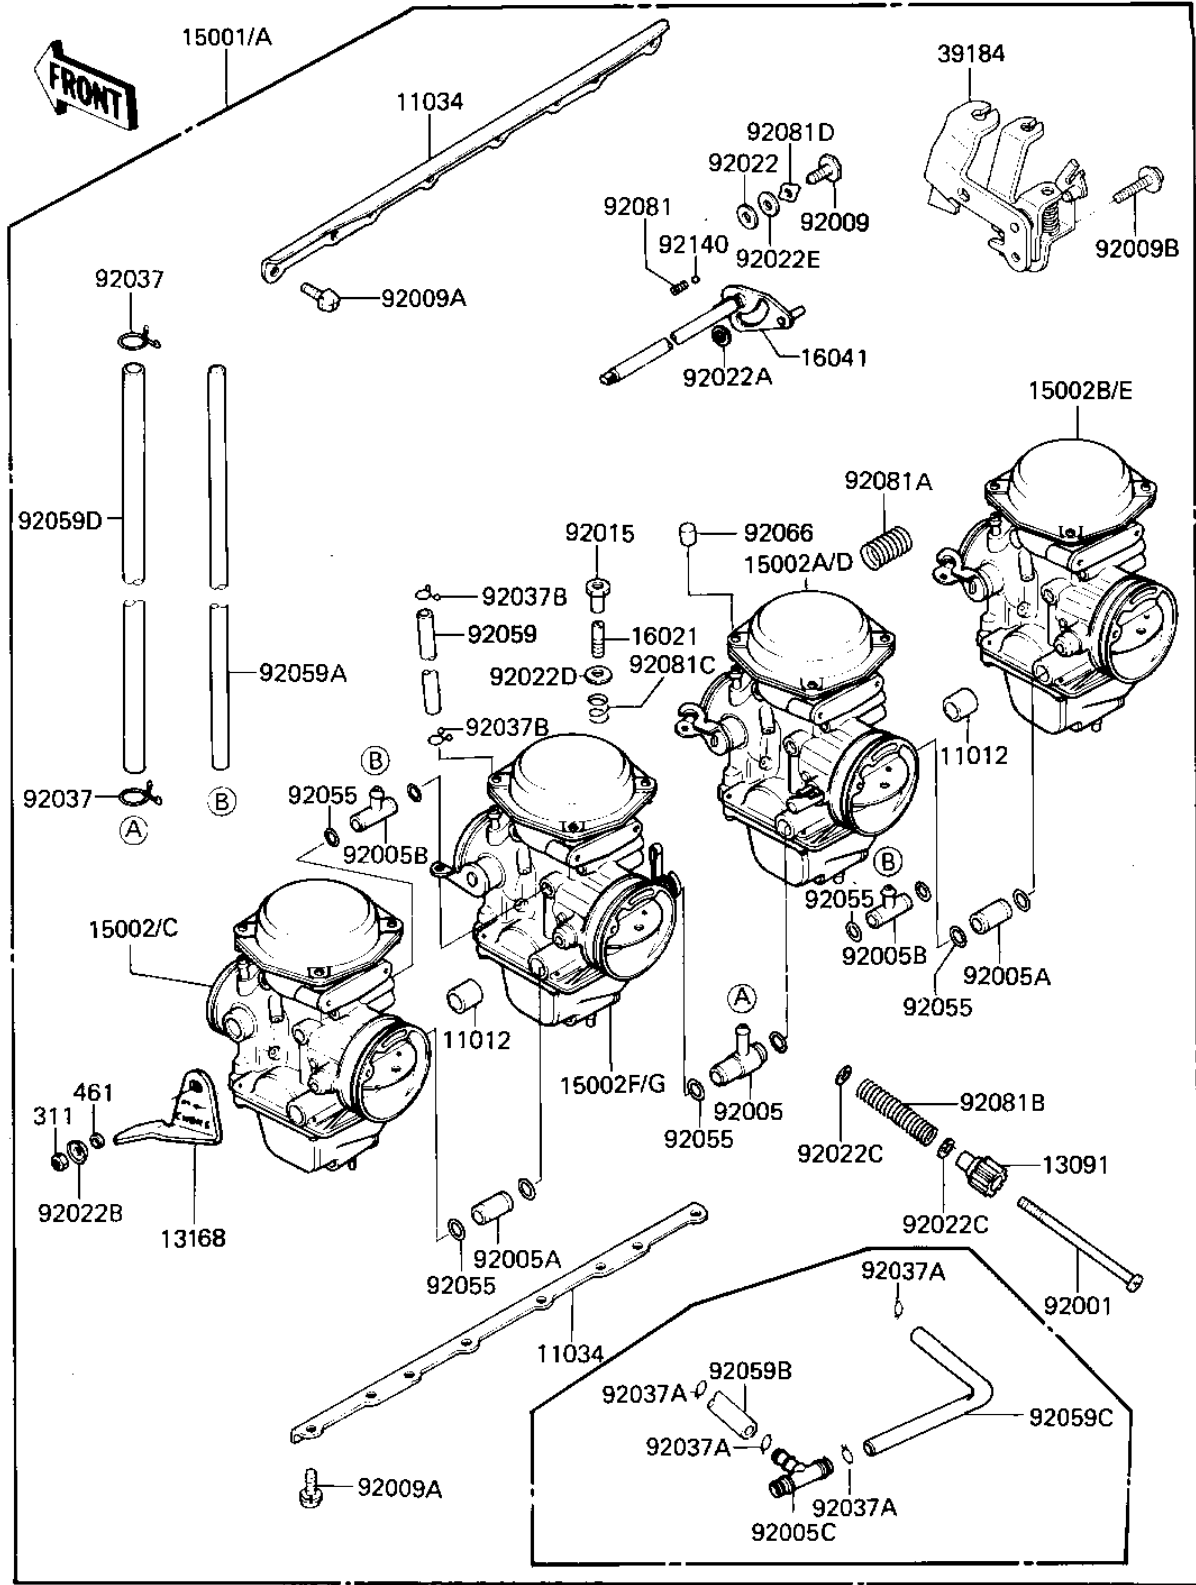

1985 LTD Shaft PARTS DIAGRAM

CARBURETOR ASSY (ZN700-A2)

E1611-U18U

1985 LTD Shaft PARTS LIST

CARBURETOR ASSY (ZN700-A2)

ITEM NAME	PART NUMBER	QUANTITY
SCREW,SLOTTED (Ref # 16021)	16021-1027	3
WASHER (Ref # 92022D)	92022-1204	3
WASHER,6.5X11X1.2,STL (Ref # 92022E)	92022-1207	1
CLAMP,FUEL INLET TUBE (Ref # 92037)	92037-1075	2
CLAMP,TUBE (Ref # 92037A)	92037-1682	4
CLAMP,TUBE (Ref # 92037B)	92037-1470	2
"O" RING (Ref # 92055)	92055-1004	10
TUBE,5X9X160 (Ref # 92059)	92059-1201	1
TUBE,6.5X9.5X300 (Ref # 92059A)	92059-1203	2
TUBE,7X11X100 (Ref # 92059B)	92059-1476	1
TUBE,7X11X200 (Ref # 92059C)	92059-1477	1
TUBE,7.3X12.5X240 (Ref # 92059D)	92059-1487	1
RUBBER PLUG (Ref # 92066)	92068-006	1
SPRING (Ref # 92081)	92081-1249	1
SPRING (Ref # 92081A)	92081-1250	2
SPRING (Ref # 92081B)	92081-1251	1
SPRING (Ref # 92081C)	92081-1252	3
SPRING,WAVED WASHER (Ref # 92081D)	92081-1262	1
BALL,STEEL,3/16" (Ref # 92140)	92140-1004	1
NUT-HEX (Ref # 311)	311C0500	1
WASHER SPRING 5MM (Ref # 461)	461F0500	1