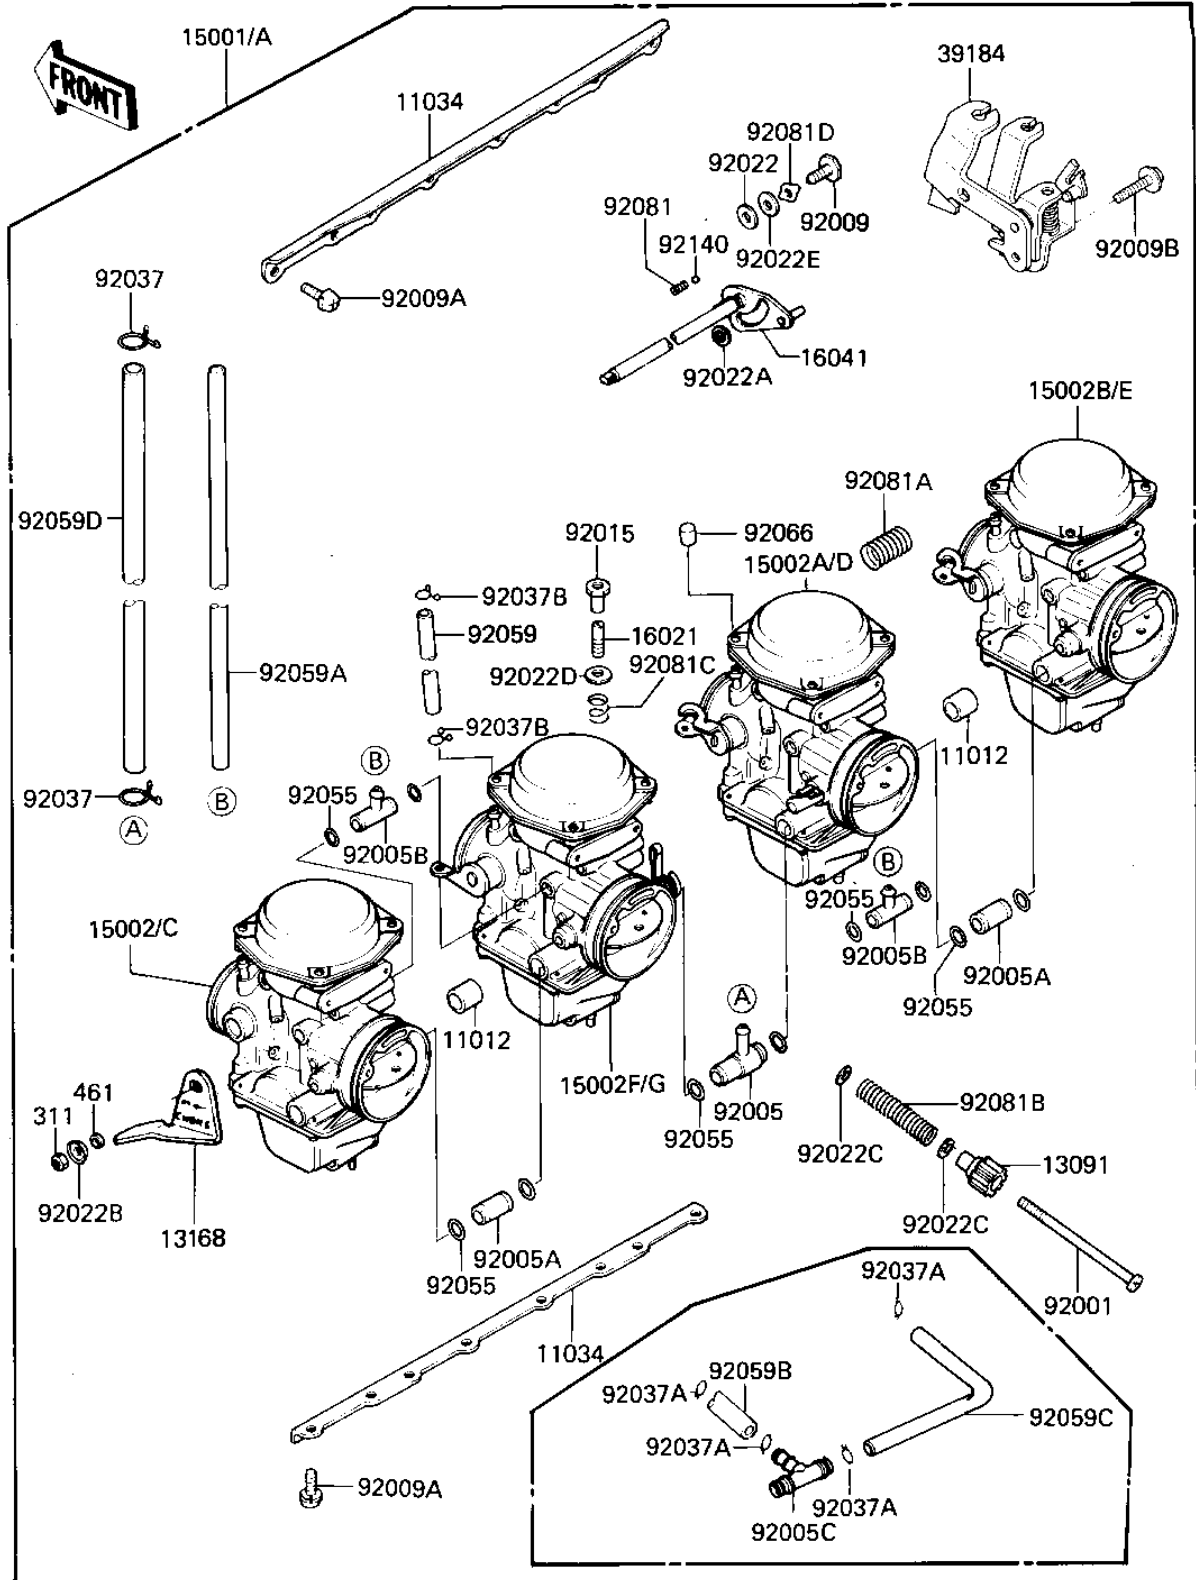

# 1984 LTD Shaft PARTS DIAGRAM

CARBURETOR ASSY (ZN700-A2)

E1611-U18U

# 1984 LTD Shaft PARTS LIST

CARBURETOR ASSY (ZN700-A2)

ITEM NAME	PART NUMBER	QUANTITY
TUBE,DUST SEAL (Ref # 11012)	11012-1130	2
PLATE,CARBURETOR STAY (Ref # 11034)	11034-1800	2
HOLDER,ADJUST (Ref # 13091)	13091-1078	1
LEVER,CHOKE (Ref # 13168)	13168-1065	1
CARBURETOR-ASSY (Ref # 15001)	15001-1134	1
CARBURETOR-ASSY (Ref # 15001A)	15001-1135	1
CARBURETOR,LH,OUTSIDE (Ref # 15002)	15002-1106	1
CARBURETOR,RH,INSIDE (Ref # 15002A)	15002-1108	1
CARBURETOR,RH,OUTSIDE (Ref # 15002B)	15002-1109	1
CARBURETOR,LH,OUTSIDE (Ref # 15002C)	15002-1110	1
CARBURETOR,RH,INSIDE (Ref # 15002D)	15002-1112	1
CARBURETOR,RH,OUTSIDE (Ref # 15002E)	15002-1113	1
CARBURETOR,LH,INSIDE (Ref # 15002F)	15002-1157	1
CARBURETOR,LH,INSIDE (Ref # 15002G)	15002-1158	1
SCREW,SLOTTED (Ref # 16021)	16021-1027	1
SHAFT,CHOKE LINK (Ref # 16041)	16041-1028	1
BRACKET-ASSY,THROTTLE (Ref # 39184)	39184-1054	1
BOLT,HEX HEAD,5X70 (Ref # 92001)	92001-1328	1
FITTING,FUEL TUBE (Ref # 92005)	92005-1026	1
NIPPLE,FUEL (Ref # 92005A)	92005-1027	2
FITTING,AIR VENT (Ref # 92005B)	92005-1054	2
FITTING,T-TYPE (Ref # 92005C)	92005-1135	1
SCREW,LINK SHAFT (Ref # 92009)	92009-1096	1
SCREW,6X16 (Ref # 92009A)	92009-1129	16
SCREW,5X25 (Ref # 92009B)	92009-1380	1
NUT,5M/M (Ref # 92015)	92015-1118	3
WASHER,6.1X11X0.8,POL (Ref # 92022)	92022-1199	1
WASHER,6.4X9.4X0.8,PL (Ref # 92022A)	92022-1200	1
WASHER,LOCK,5M/M (Ref # 92022B)	92022-1201	1

# 1984 LTD Shaft PARTS LIST

CARBURETOR ASSY (ZN700-A2)

ITEM NAME	PART NUMBER	QUANTITY
WASHER (Ref # 92022C)	92022-1203	2