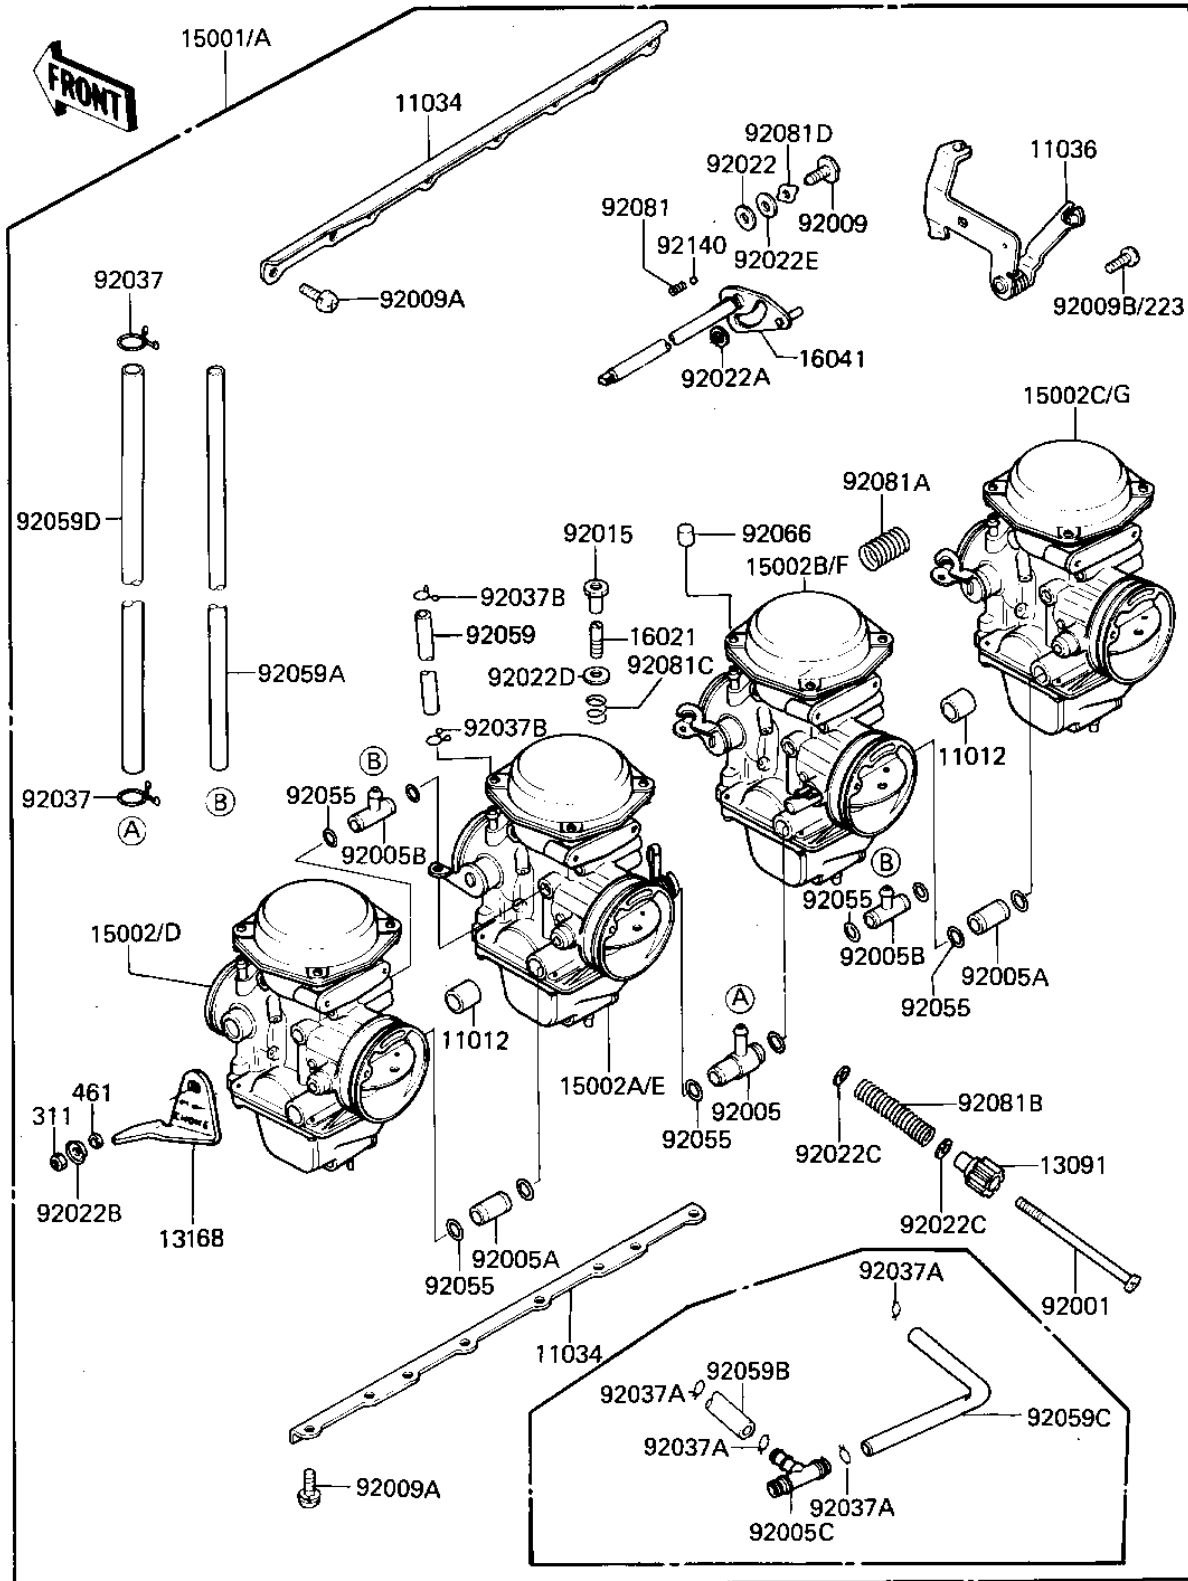

1985 LTD Shaft PARTS DIAGRAM

CARBURETOR ASSY (ZN700-A1)

E1611-0165

1985 LTD Shaft PARTS LIST

CARBURETOR ASSY (ZN700-A1)

ITEM NAME	PART NUMBER	QUANTITY
SPRING (Ref # 92081)	92081-1249	1