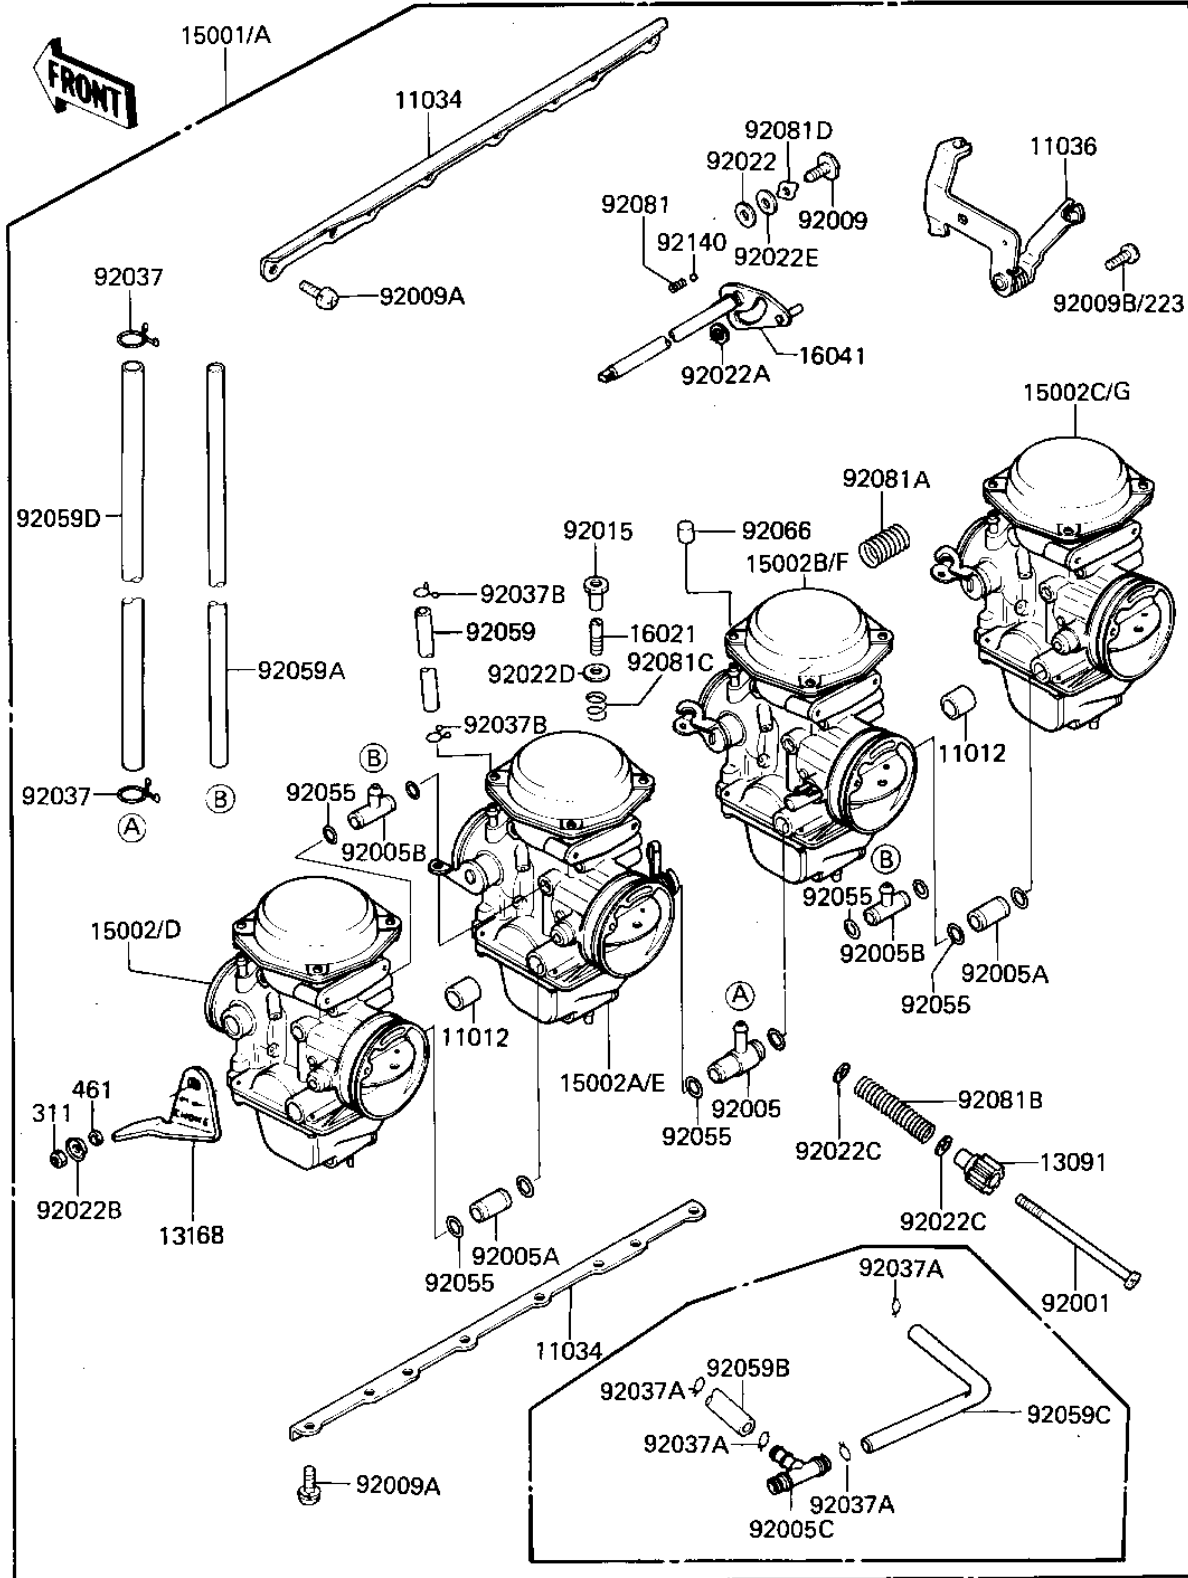

1984 LTD Shaft PARTS DIAGRAM

CARBURETOR ASSY (ZN700-A1)

E1611-0165