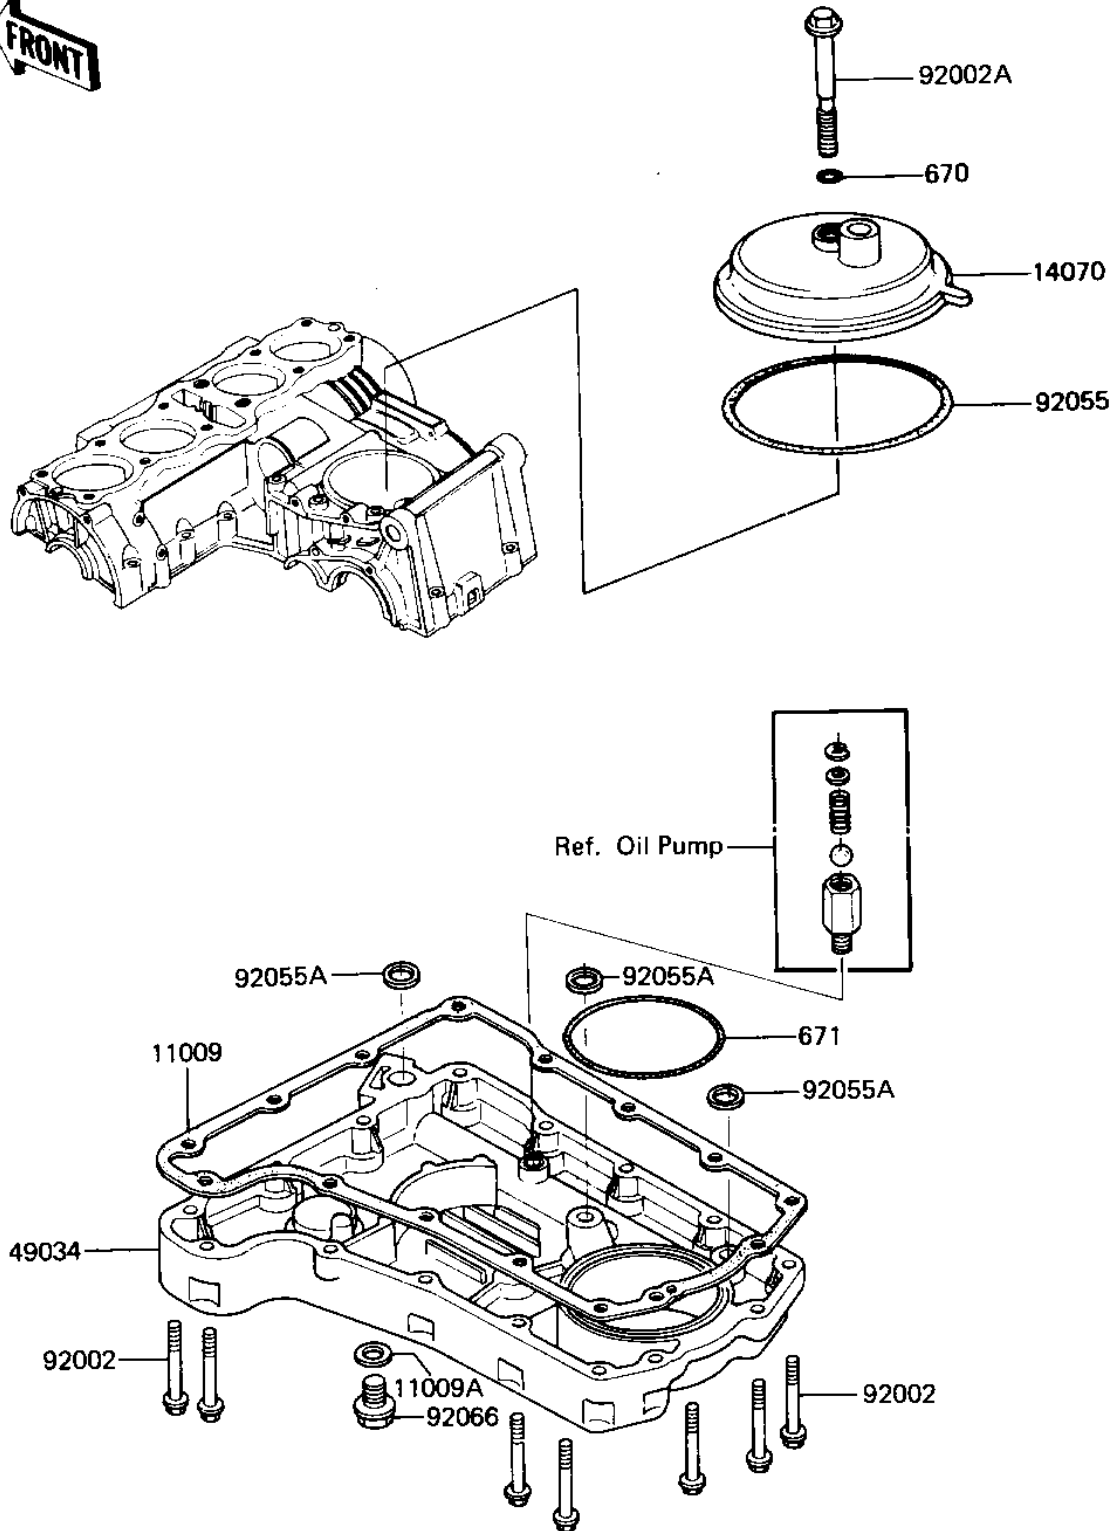

1985 LTD Shaft

PARTS DIAGRAM

BREATHER COVER/OIL PAN

E1432-0029

1985 LTD Shaft

PARTS LIST

BREATHER COVER/OIL PAN

ITEM NAME	PART NUMBER	QUANTITY
GASKET,OIL PAN (Ref # 11009)	11009-1983	1
GASKET,DRIN PLUG (Ref # 11009A)	92065-097	1
BODY-BREATHER (Ref # 14070)	14070-1008	1
PAN-OIL (Ref # 49034)	49034-1055	1
BOLT,6X25 (Ref # 92002)	92002-1089	15
BOLT,8X72 (Ref # 92002A)	92002-1107	1
"O" RING,91MM (Ref # 92055)	92055-052	1
"O" RING (Ref # 92055A)	92055-077	3
PLUG,OIL DRAIN,12X15 (Ref # 92066)	92066-1174	1
"O" RING,8MM (Ref # 670)	670B1508	1
"O" RING,90MM (Ref # 671)	671B2590	1