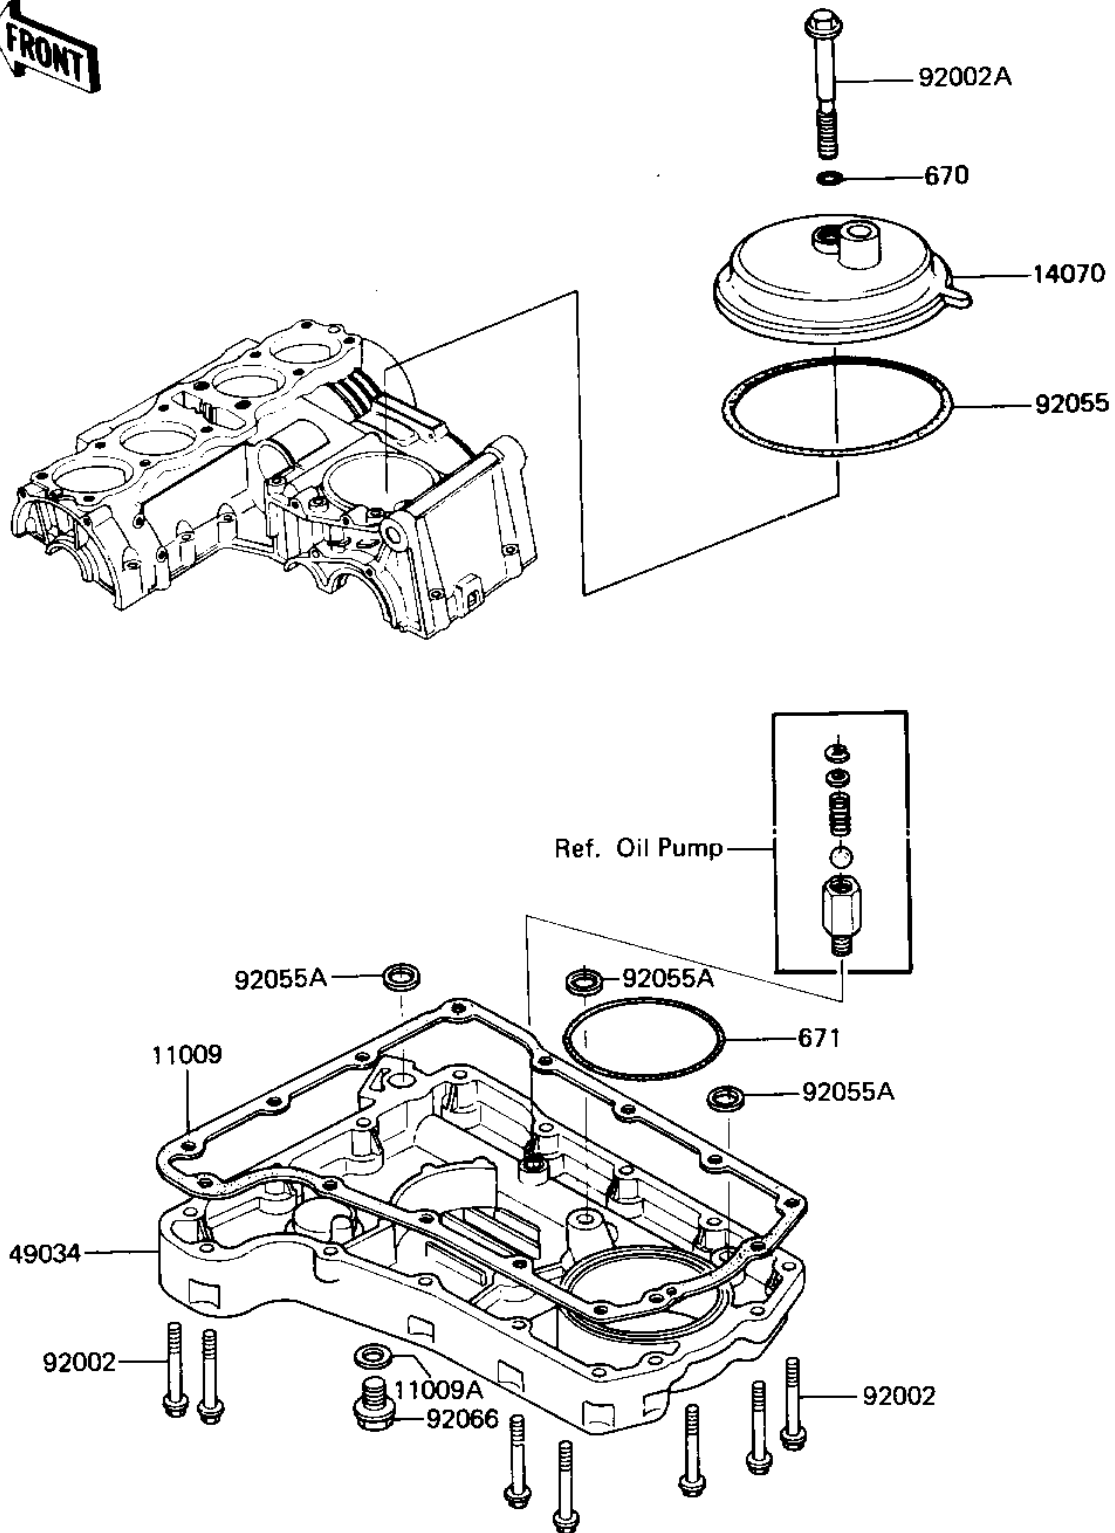

1985 LTD Shaft PARTS DIAGRAM

BREATHER COVER/OIL PAN

E1432-0029

1985 LTD Shaft PARTS LIST

BREATHER COVER/OIL PAN

ITEM NAME	PART NUMBER	QUANTITY
GASKET,OIL PAN (Ref # 11009)	11009-1983	1
GASKET,DRIN PLUG (Ref # 11009A)	92065-097	1
BODY-BREATHER (Ref # 14070)	14070-1008	1
PAN-OIL (Ref # 49034)	49034-1055	1
BOLT,6X25 (Ref # 92002)	92002-1089	15
BOLT,8X72 (Ref # 92002A)	92002-1107	1
"O" RING,91MM (Ref # 92055)	92055-052	1
"O" RING (Ref # 92055A)	92055-077	3
PLUG,OIL DRAIN,12X15 (Ref # 92066)	92066-1174	1
"O" RING,8MM (Ref # 670)	670B1508	1
"O" RING,90MM (Ref # 671)	671B2590	1