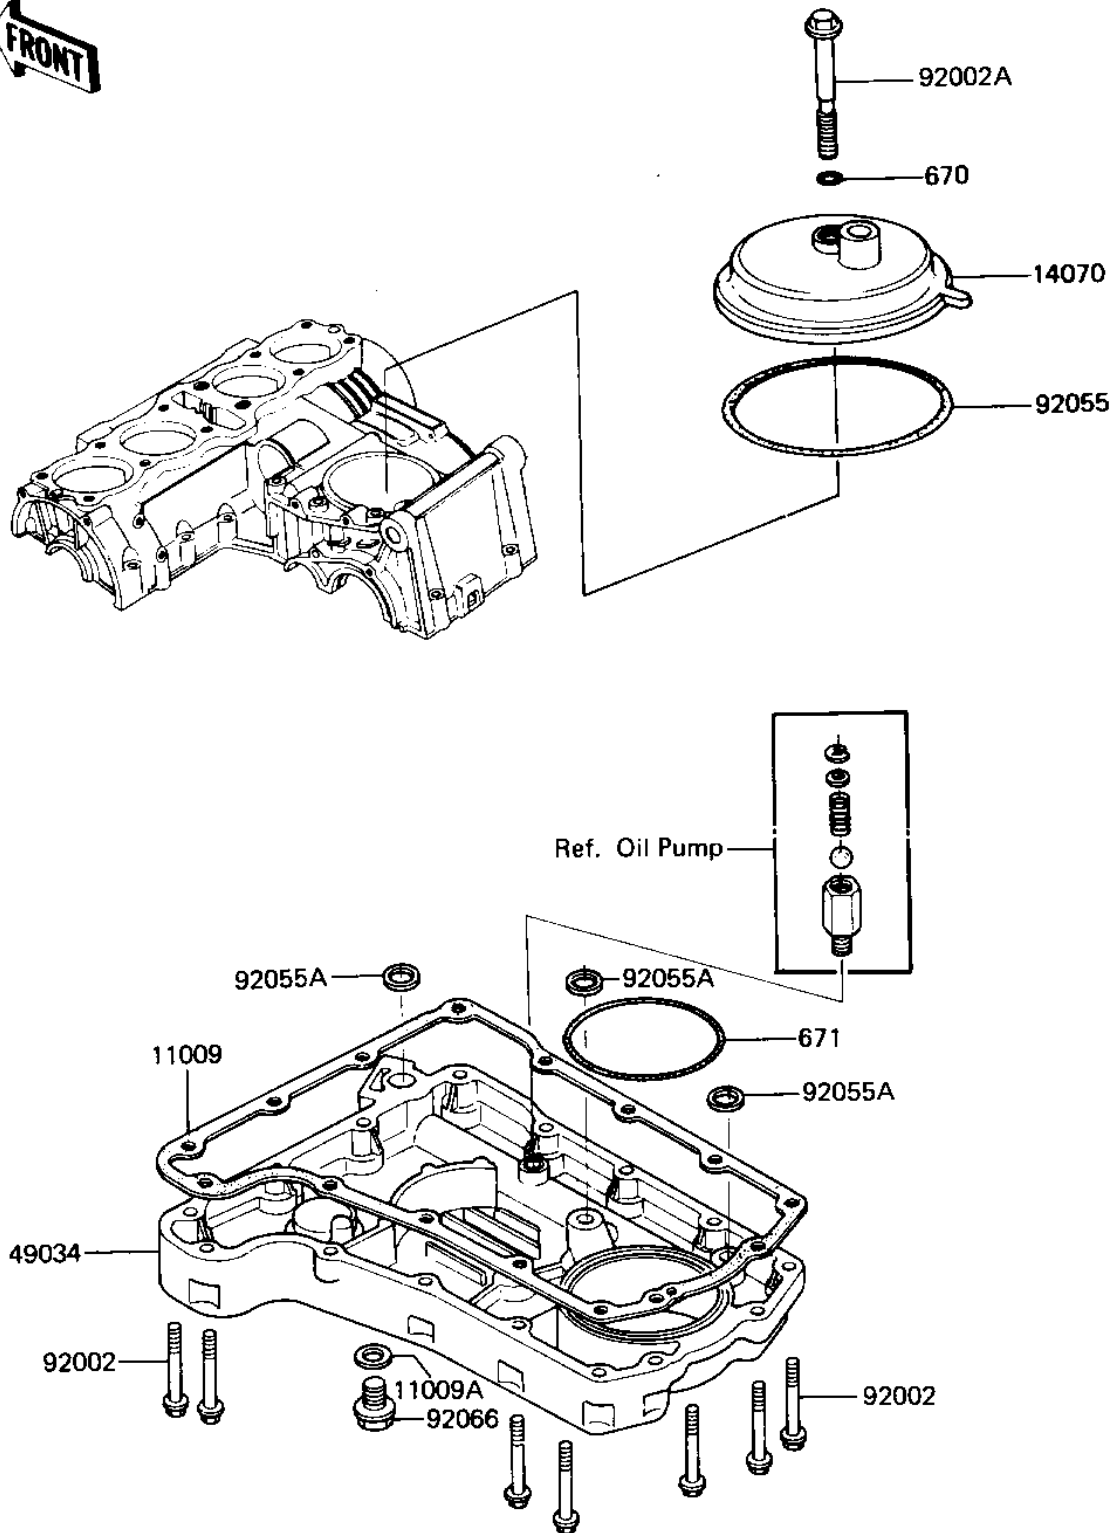

1984 LTD Shaft PARTS DIAGRAM

BREATHER COVER/OIL PAN

E1432-0029

1984 LTD Shaft PARTS LIST

BREATHER COVER/OIL PAN

ITEM NAME	PART NUMBER	QUANTITY
GASKET,OIL PAN (Ref # 11009)	11009-1983	1
GASKET,DRIN PLUG (Ref # 11009A)	92065-097	1
BODY-BREATHER (Ref # 14070)	14070-1008	1
PAN-OIL (Ref # 49034)	49034-1055	1
BOLT,6X25 (Ref # 92002)	92002-1089	15
BOLT,8X72 (Ref # 92002A)	92002-1107	1
"O" RING,91MM (Ref # 92055)	92055-052	1
"O" RING (Ref # 92055A)	92055-077	3
PLUG,OIL DRAIN,12X15 (Ref # 92066)	92066-1174	1
"O" RING,8MM (Ref # 670)	670B1508	1
"O" RING,90MM (Ref # 671)	671B2590	1