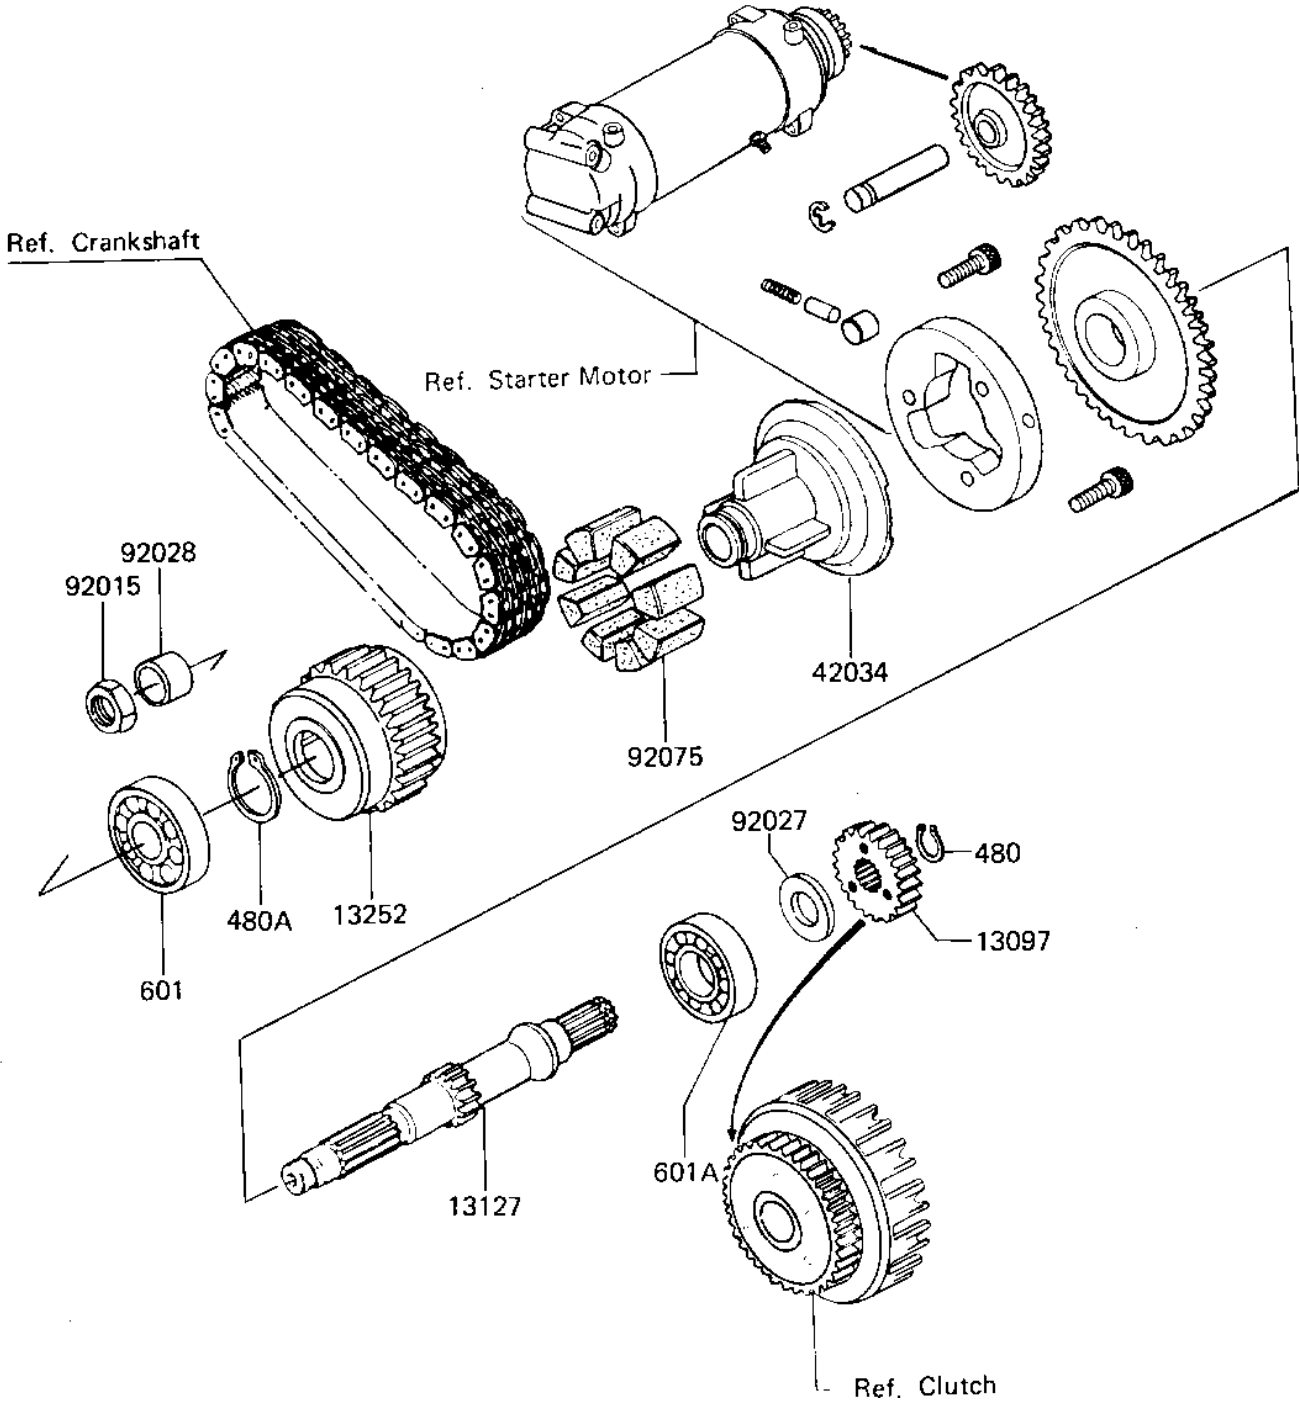

# 1985 LTD Shaft PARTS DIAGRAM

SECONDARY SHAFT

E1322-0004

# 1985 LTD Shaft PARTS LIST

## SECONDARY SHAFT

ITEM NAME	PART NUMBER	QUANTITY
GEAR,2ND SHAFT,29T (Ref # 13097)	13121-037	1
SHAFT,SECONDARY (Ref # 13127)	13127-1019	1
COUPLING,OUTER (Ref # 13252)	13252-001	1
COUPLING,INNER (Ref # 42034)	13253-001	1
NUT 18MM (Ref # 92015)	92015-019	1
COLLAR,T=5MM (Ref # 92027)	92027-263	1
BUSHING,SECONDARY (Ref # 92028)	92028-1037	1
DAMPER RUBBER (Ref # 92075)	92075-1227	8
CIRCLIP,22MM (Ref # 480)	480J2200	1
CIRCLIP 28MM (Ref # 480A)	480J2800	1
BEARING BALL #6205 (Ref # 601)	601B6205	1
BEARING BALL #6305 (Ref # 601A)	601B6305	1