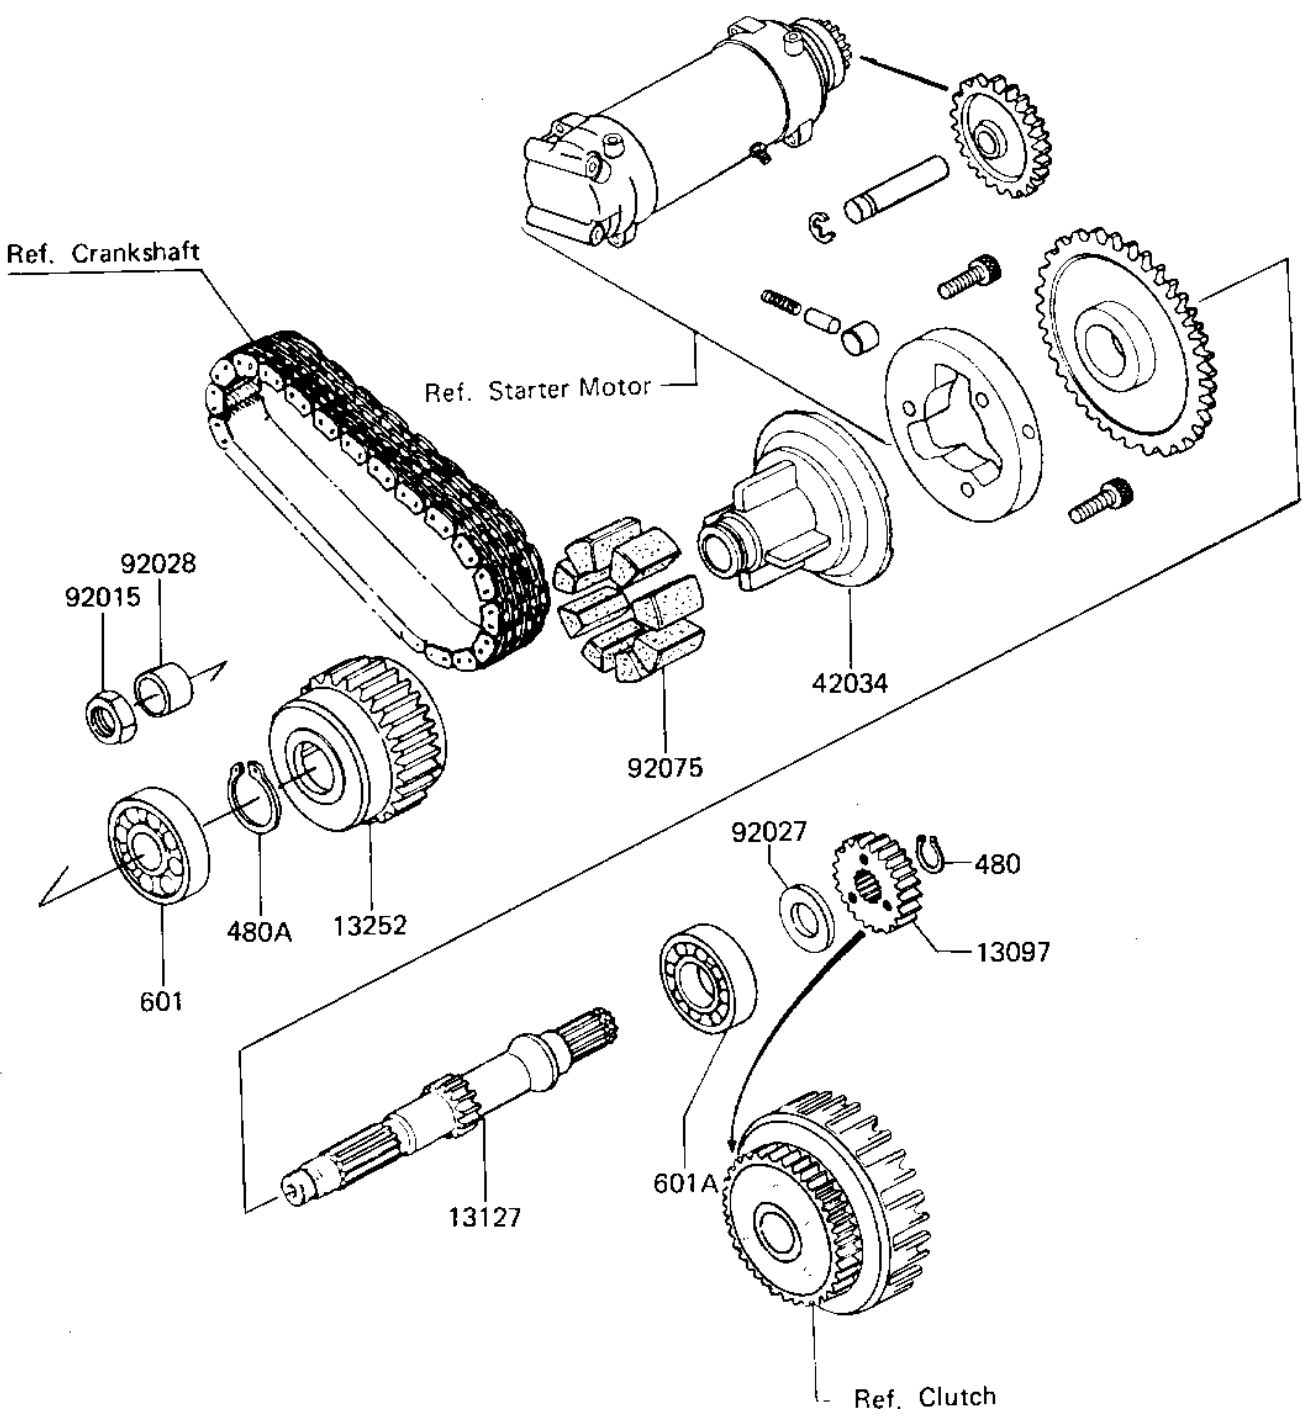

# 1984 LTD Shaft PARTS DIAGRAM

SECONDARY SHAFT

E1322-0004

# 1984 LTD Shaft PARTS LIST

## SECONDARY SHAFT

ITEM NAME	PART NUMBER	QUANTITY
GEAR,2ND SHAFT,29T (Ref # 13097)	13121-037	1
SHAFT,SECONDARY (Ref # 13127)	13127-1019	1
COUPLING,OUTER (Ref # 13252)	13252-001	1
COUPLING,INNER (Ref # 42034)	13253-001	1
NUT 18MM (Ref # 92015)	92015-019	1
COLLAR,T=5MM (Ref # 92027)	92027-263	1
BUSHING,SECONDARY (Ref # 92028)	92028-1037	1
DAMPER RUBBER (Ref # 92075)	92075-1227	8
CIRCLIP,22MM (Ref # 480)	480J2200	1
CIRCLIP 28MM (Ref # 480A)	480J2800	1
BEARING BALL #6205 (Ref # 601)	601B6205	1
BEARING BALL #6305 (Ref # 601A)	601B6305	1