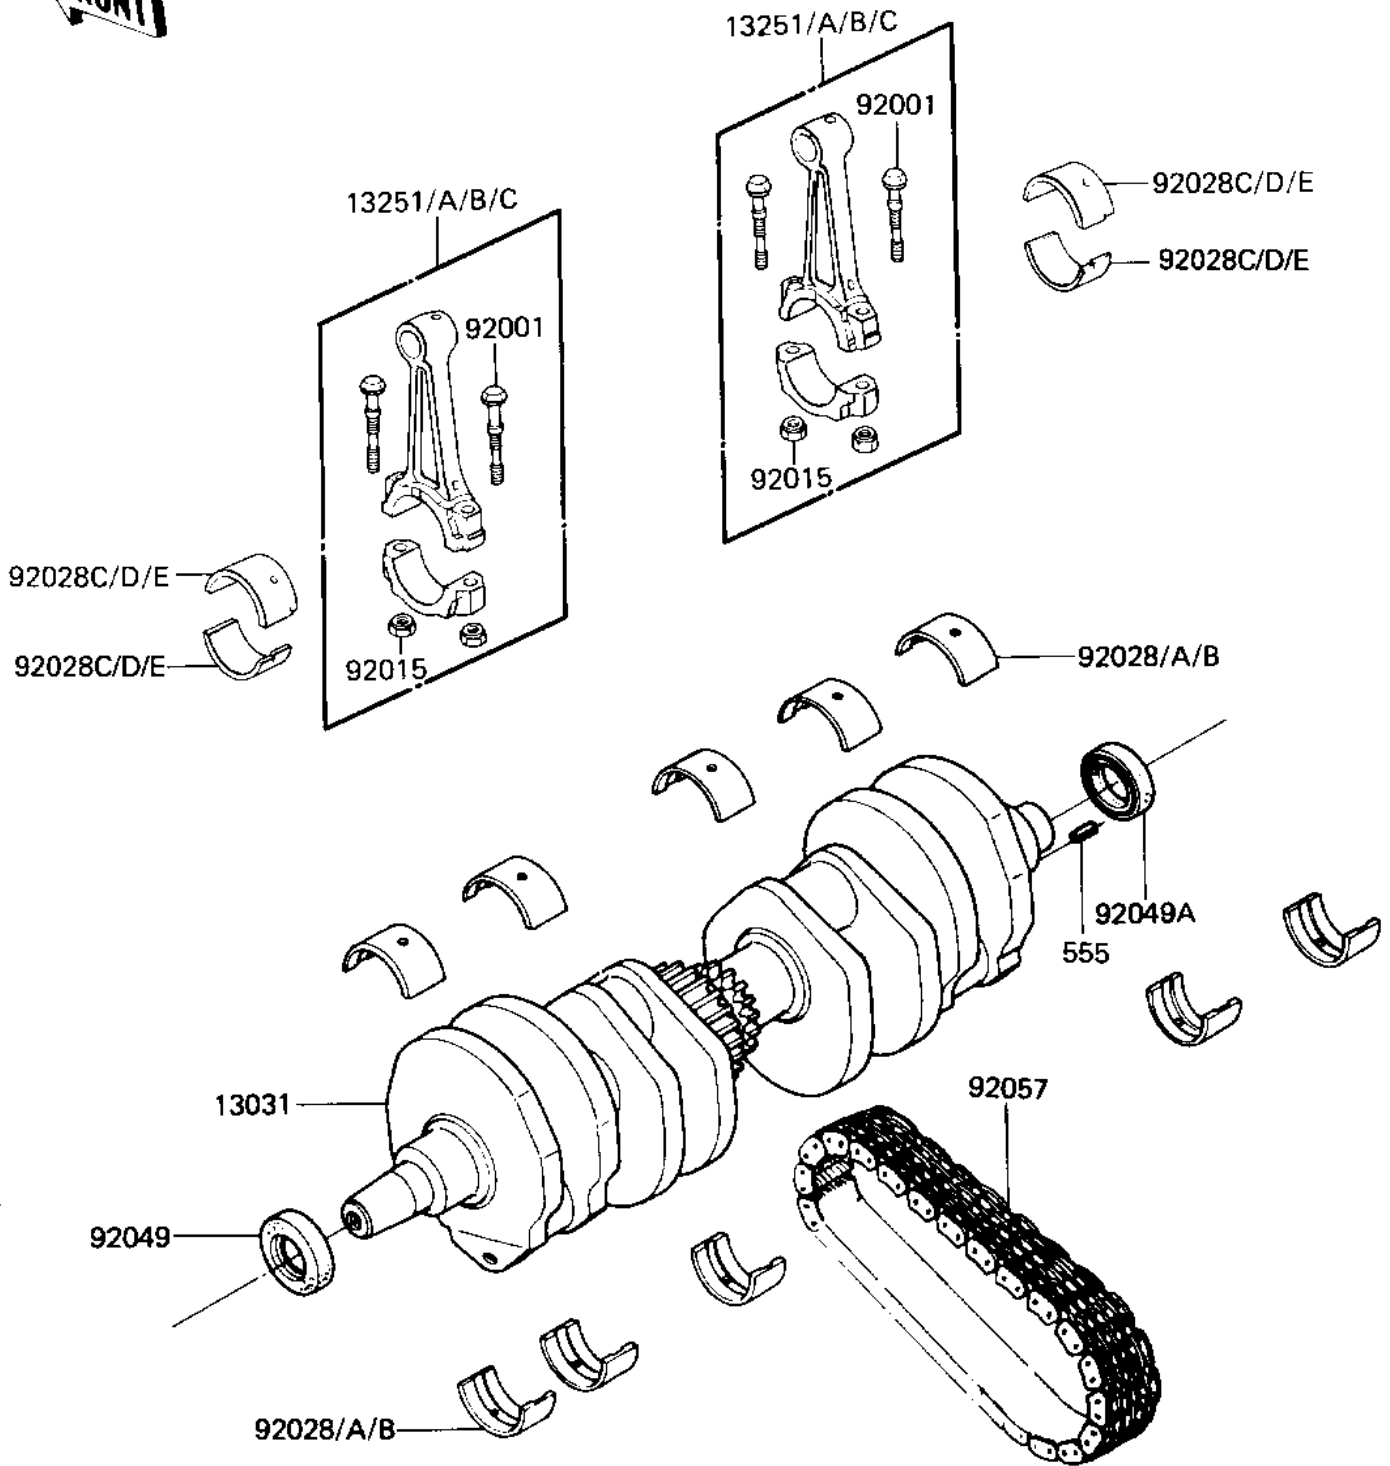

# 1985 LTD Shaft PARTS DIAGRAM

CRANKSHAFT

E1321-0034

# 1985 LTD Shaft PARTS LIST

## CRANKSHAFT

ITEM NAME	PART NUMBER	QUANTITY
CRANKSHAFT-COMP (Ref # 13031)	13031-1314	1
CONNECTING ROD ASSY,J (Ref # 13251)	13251-1007-JJ	4
CONNECTING ROD ASSY,J (Ref # 13251A)	13251-1007-JJ	4
CONNECTING ROD ASSY,J (Ref # 13251B)	13251-1007-JJ	4
CONNECTING ROD ASSY,K (Ref # 13251C)	13251-1007-KK	4
BOLT,CONNECTING ROD,8 (Ref # 92001)	92001-1887	8
NUT,FLANGED,8MM (Ref # 92015)	92015-1311	8
BUSHING,CRANKSHAFT (Ref # 92028)	92028-1100	10
BUSHING,CRANKSHAFT (Ref # 92028A)	92028-1101	10
BUSHING,CRANKSHAFT (Ref # 92028B)	92028-1102	10
BUSHING,CONNECTING RO (Ref # 92028C)	92028-1203	8
BUSHING,CONNECTING RO (Ref # 92028D)	92028-1204	8
BUSHING,CONNECTING RO (Ref # 92028E)	92028-1205	8
SEAL-OIL,HSCY25X39X7 (Ref # 92049)	92049-1090	1
OIL SEAL,HSCY25397 (Ref # 92049A)	92050-081	1
CHAIN,PRIMARY 52L (Ref # 92057)	13122-007	1
PIN-SPRING,4X8 (Ref # 555)	555A0408	1