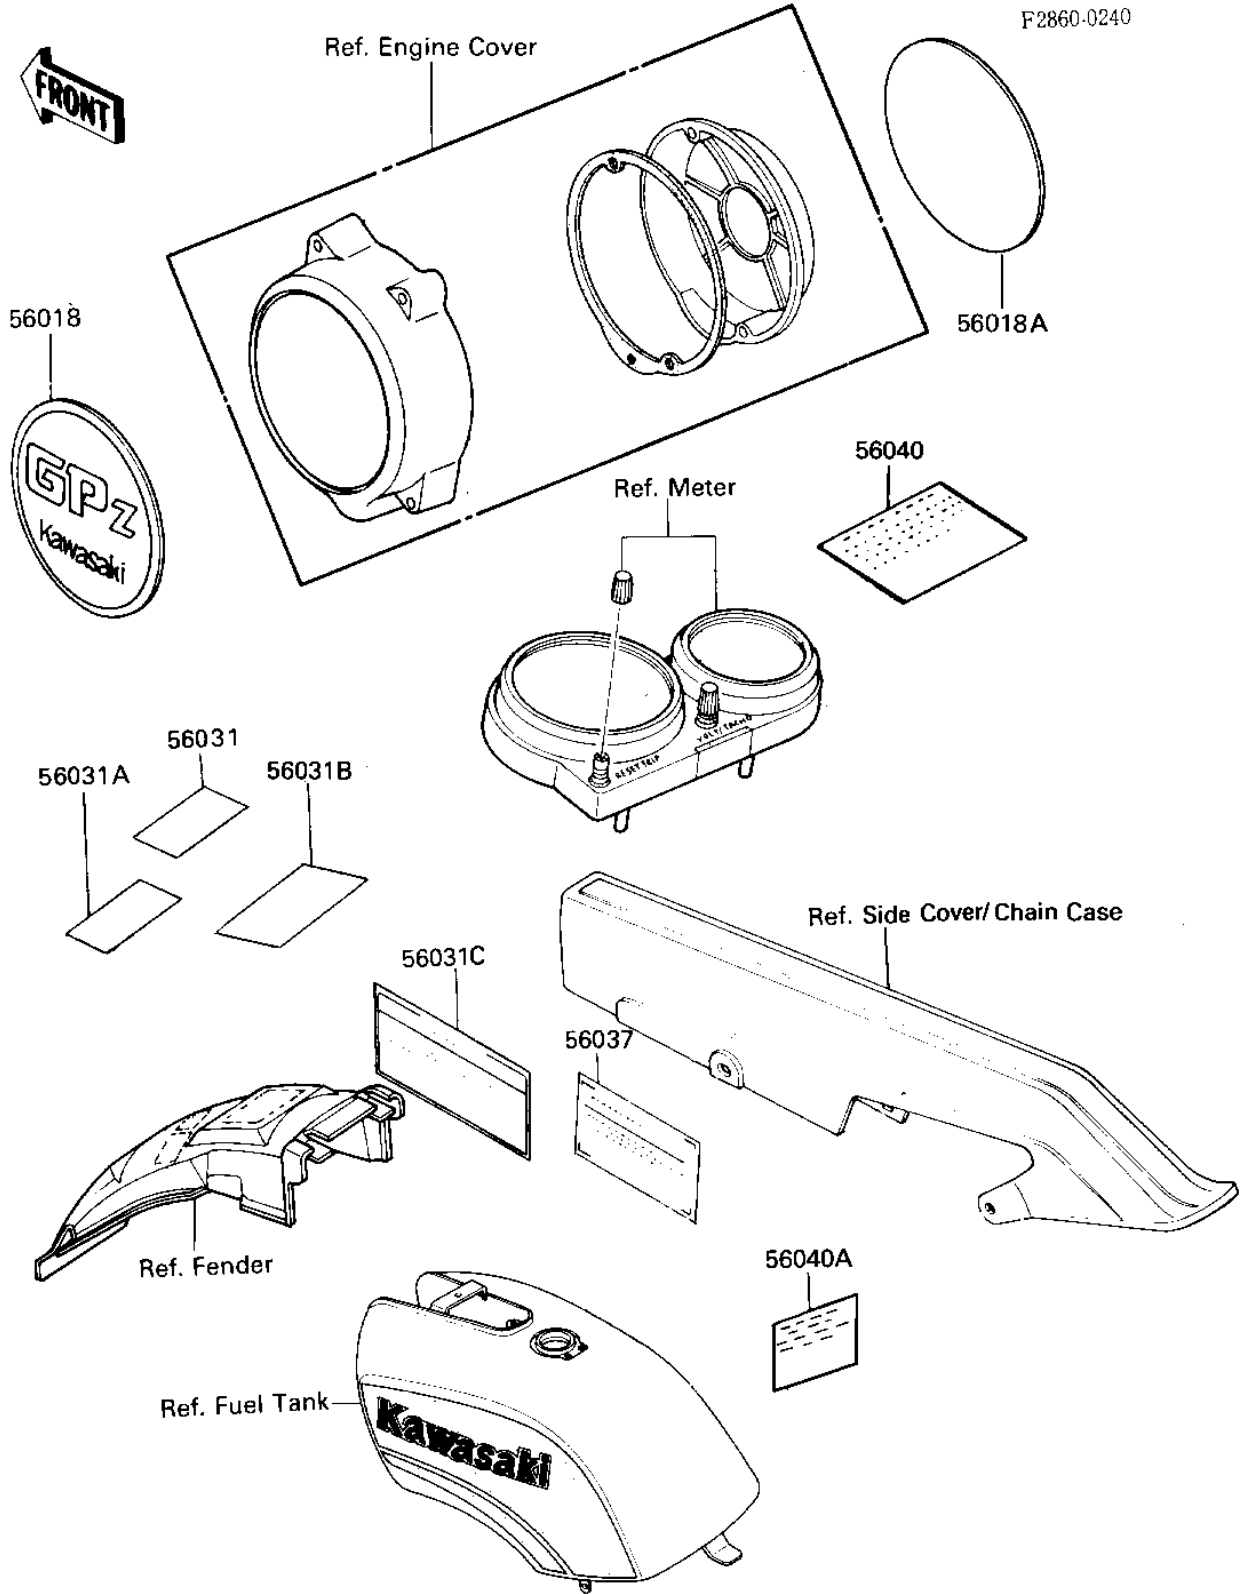

# 1985 GPz PARTS DIAGRAM

## LABELS

# 1985 GPz PARTS LIST

## LABELS

ITEM NAME	PART NUMBER	QUANTITY
MARK,GENERATOR COVER (Ref # 56018)	56018-1406	1
MARK,PULSING COIL COV (Ref # 56018A)	56018-1407	1
LABEL,OIL&OIL FILTER (Ref # 56031)	56031-1093	1
LABEL-MANUAL,BATTERY (Ref # 56031A)	56031-1219	1
LABEL,DAILY SAFETY (Ref # 56031B)	56031-1229	1
LABEL-MANUAL,CHAIN (Ref # 56031C)	56031-1330	1
LABEL,TIRE & LOAD (Ref # 56037)	56037-1227	1
LABEL,BRAKE-IN (Ref # 56040)	56040-1007	1
LABEL-WARNING,FUEL TK (Ref # 56040A)	56040-1121	1