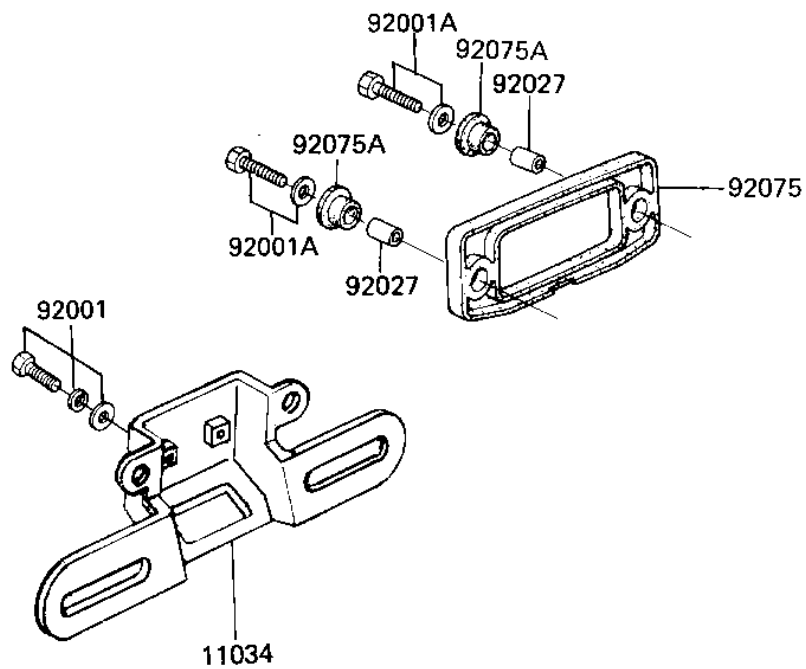

# 1985 GPz PARTS DIAGRAM

## TAILLIGHT

F2720-0171

# 1985 GPz PARTS LIST

## TAILLIGHT

ITEM NAME	PART NUMBER	QUANTITY
GASKET,TAIL LAMP (Ref # 11009)	11009-1221	1
BRACKET (Ref # 11034)	11034-1922	1
LAMP-TAIL,BLACK (Ref # 23025)	23025-1038	1
LENS,TAIL LAMP (Ref # 23026)	23026-1021	1
BODY-COMP-TAIL LAMP,B (Ref # 23027)	23027-1025	1
BOLT,W/SP,6X16 (Ref # 92001)	92001-1763	2
BOLT,6X30 (Ref # 92001A)	92001-1776	2
COLLAR,6.8X10X21 (Ref # 92027)	92027-1400	2
BULB,12V 32/3CP (Ref # 92069)	92069-059	2
DAMPER (Ref # 92075)	92075-1282	1
DAMPER,TAIL LAMP (Ref # 92075A)	92075-1367	2
SCREW-PAN-CROS (Ref # 220)	220C0465	2