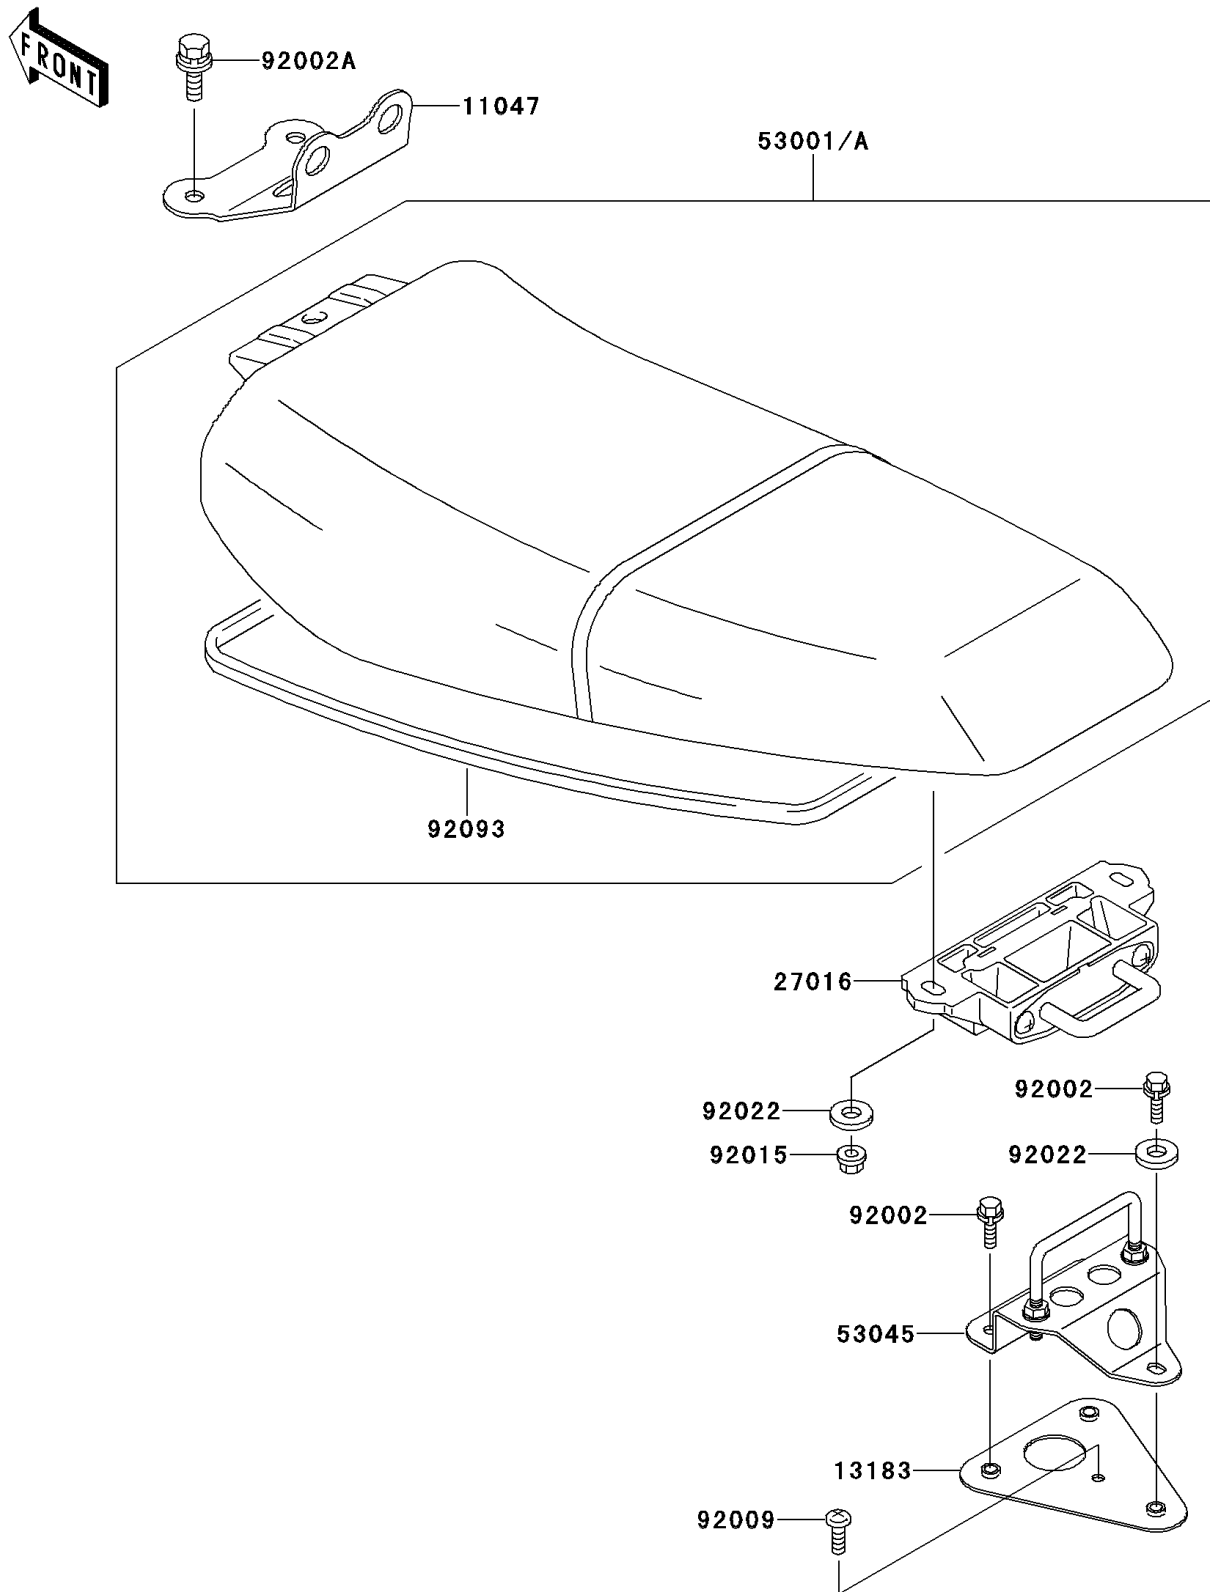

1996 Super Sport XI PARTS DIAGRAM

Seat

F3146

1996 Super Sport XI PARTS LIST

Seat

ITEM NAME	PART NUMBER	QUANTITY
BRACKET,SEAT,FR (Ref # 11047)	11047-3766	1
PLATE,SEAT LOCK HOOK (Ref # 13183)	13183-3820	1
LOCK-ASSY,SEAT (Ref # 27016)	27016-3731	1
SEAT-ASSY,C.BLUE (Ref # 53001A)	53001-3722-PR	1
HOOK-ASSY,SEAT LOCK (Ref # 53045)	53045-3706	1
BOLT,6X16 (Ref # 92002)	92002-3728	1
BOLT,8X25 (Ref # 92002A)	92002-3774	1
SCREW,5X16 (Ref # 92009)	92009-3789	1
NUT,6MM (Ref # 92015)	92015-3767	1
WASHER,6.5X20X1.5 (Ref # 92022)	92022-3710	1
SEAL,SEAT (Ref # 92093)	92093-3735	1