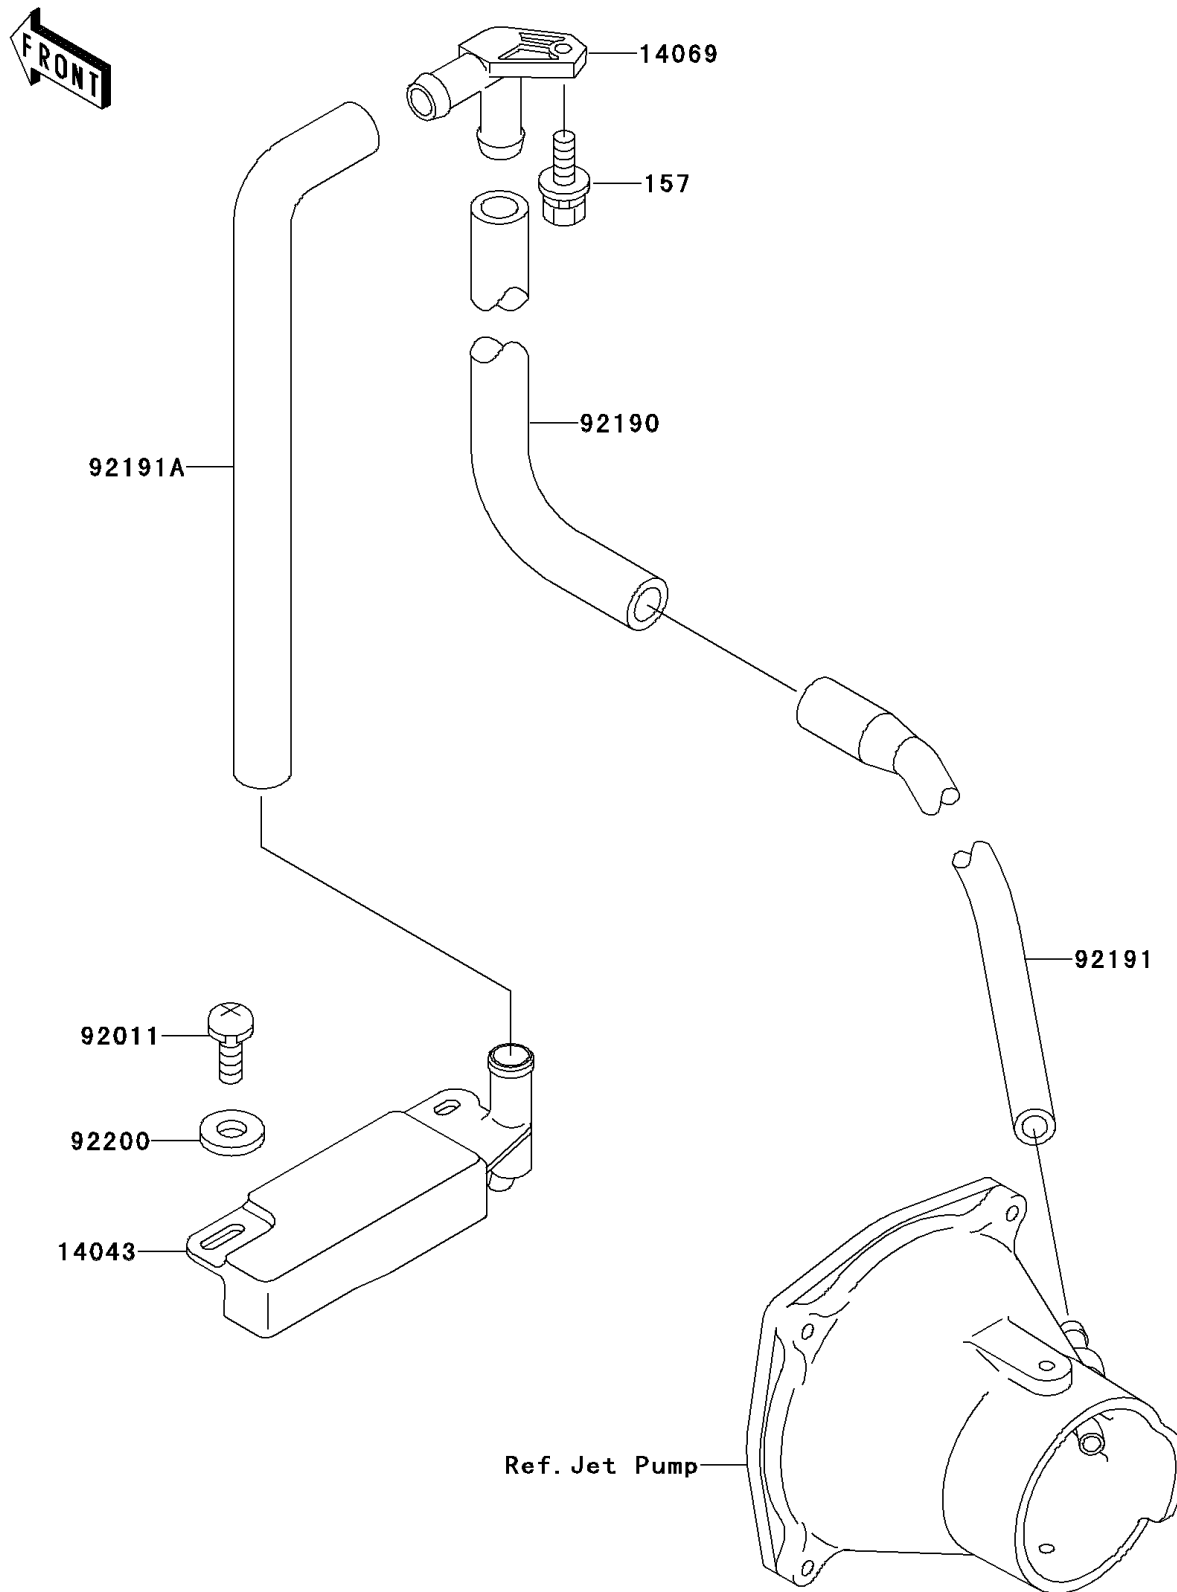

1996 Super Sport XI PARTS DIAGRAM

Bilge System

F3145

1996 Super Sport XI PARTS LIST

Bilge System

ITEM NAME	PART NUMBER	QUANTITY
BOLT-WSP,6X18 (Ref # 157)	157R0618	1
FILTER (Ref # 14043)	14043-3708	1
BREATHER (Ref # 14069)	14069-3708	1
SCREW,TAPPING (Ref # 92011)	92011-561	1
TUBE,BREATHER-BULKHEAD (Ref # 92190)	92190-3772	1
TUBE,HULL-NOZZLE (Ref # 92191)	92191-3725	1
TUBE,FILTER-BREATHER (Ref # 92191A)	92191-3781	1
WASHER,5.9X16X1.5 (Ref # 92200)	92200-3714	1