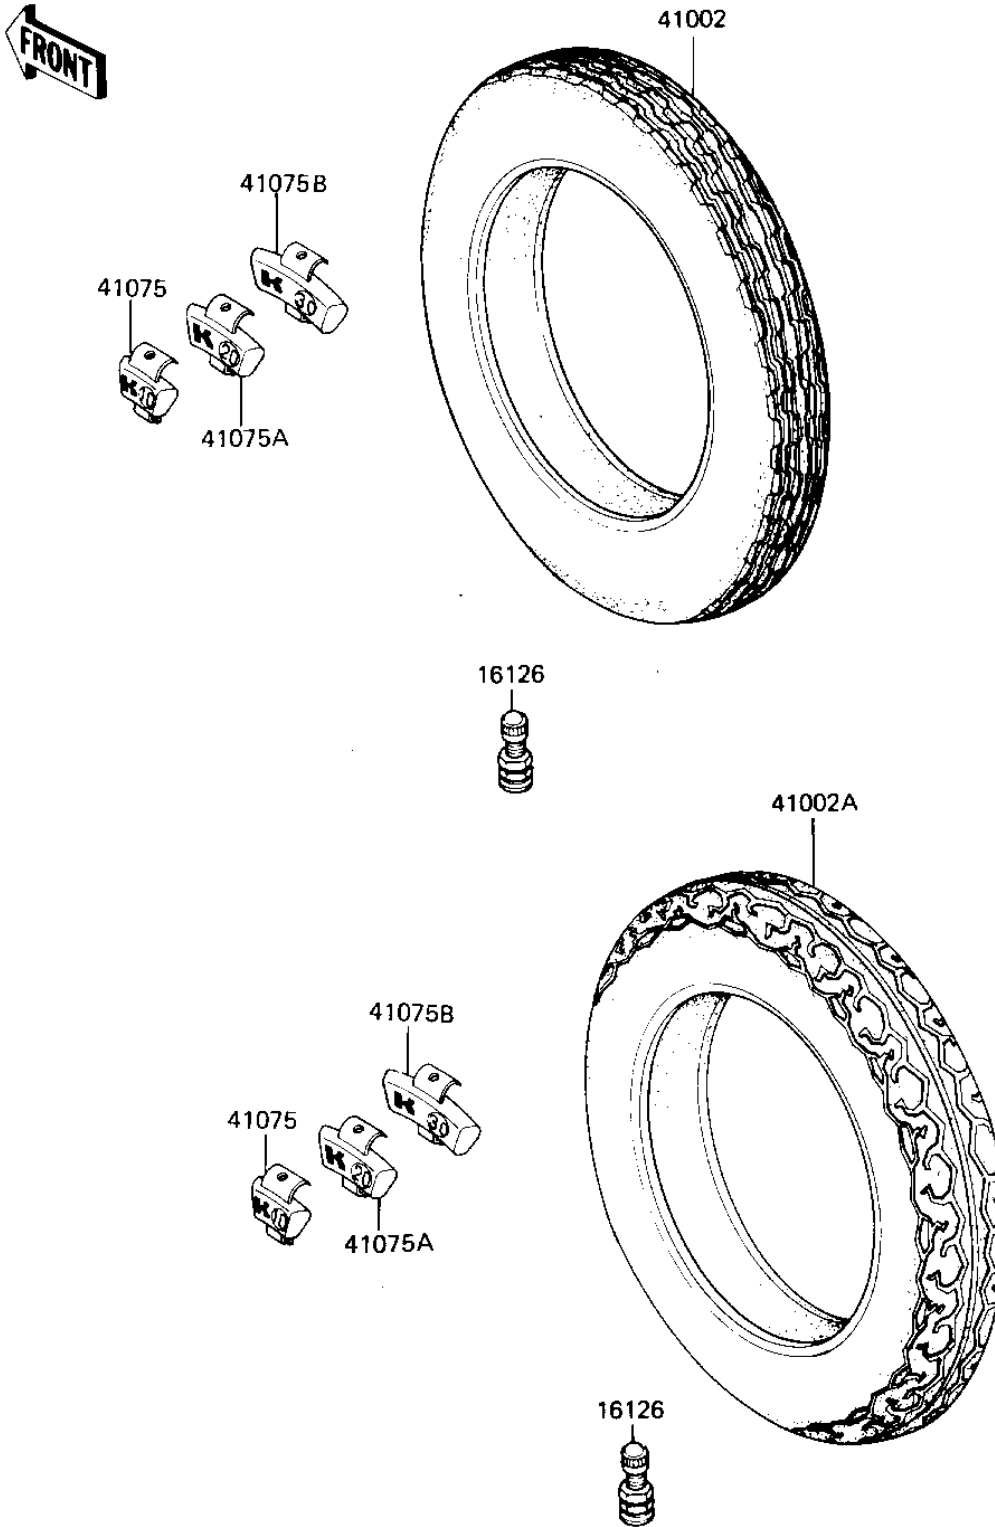

1985 GPz PARTS DIAGRAM

TIRES

F2210-0104

1985 GPz PARTS LIST

TIRES

ITEM NAME	PART NUMBER	QUANTITY
VALVE (Ref # 16126)	16126-1136	2
TIRE 100/90-18 L303 F (Ref # 41002)	41002-1431	1
TIRE 120/80-18 G508 R (Ref # 41002A)	41002-1432	1
BALANCER-WHEEL,10G (Ref # 41075)	41075-1014	AR
BALANCER-WHEEL,20G (Ref # 41075A)	41075-1015	AR
BALANCER-WHEEL,30G (Ref # 41075B)	41075-1016	AR