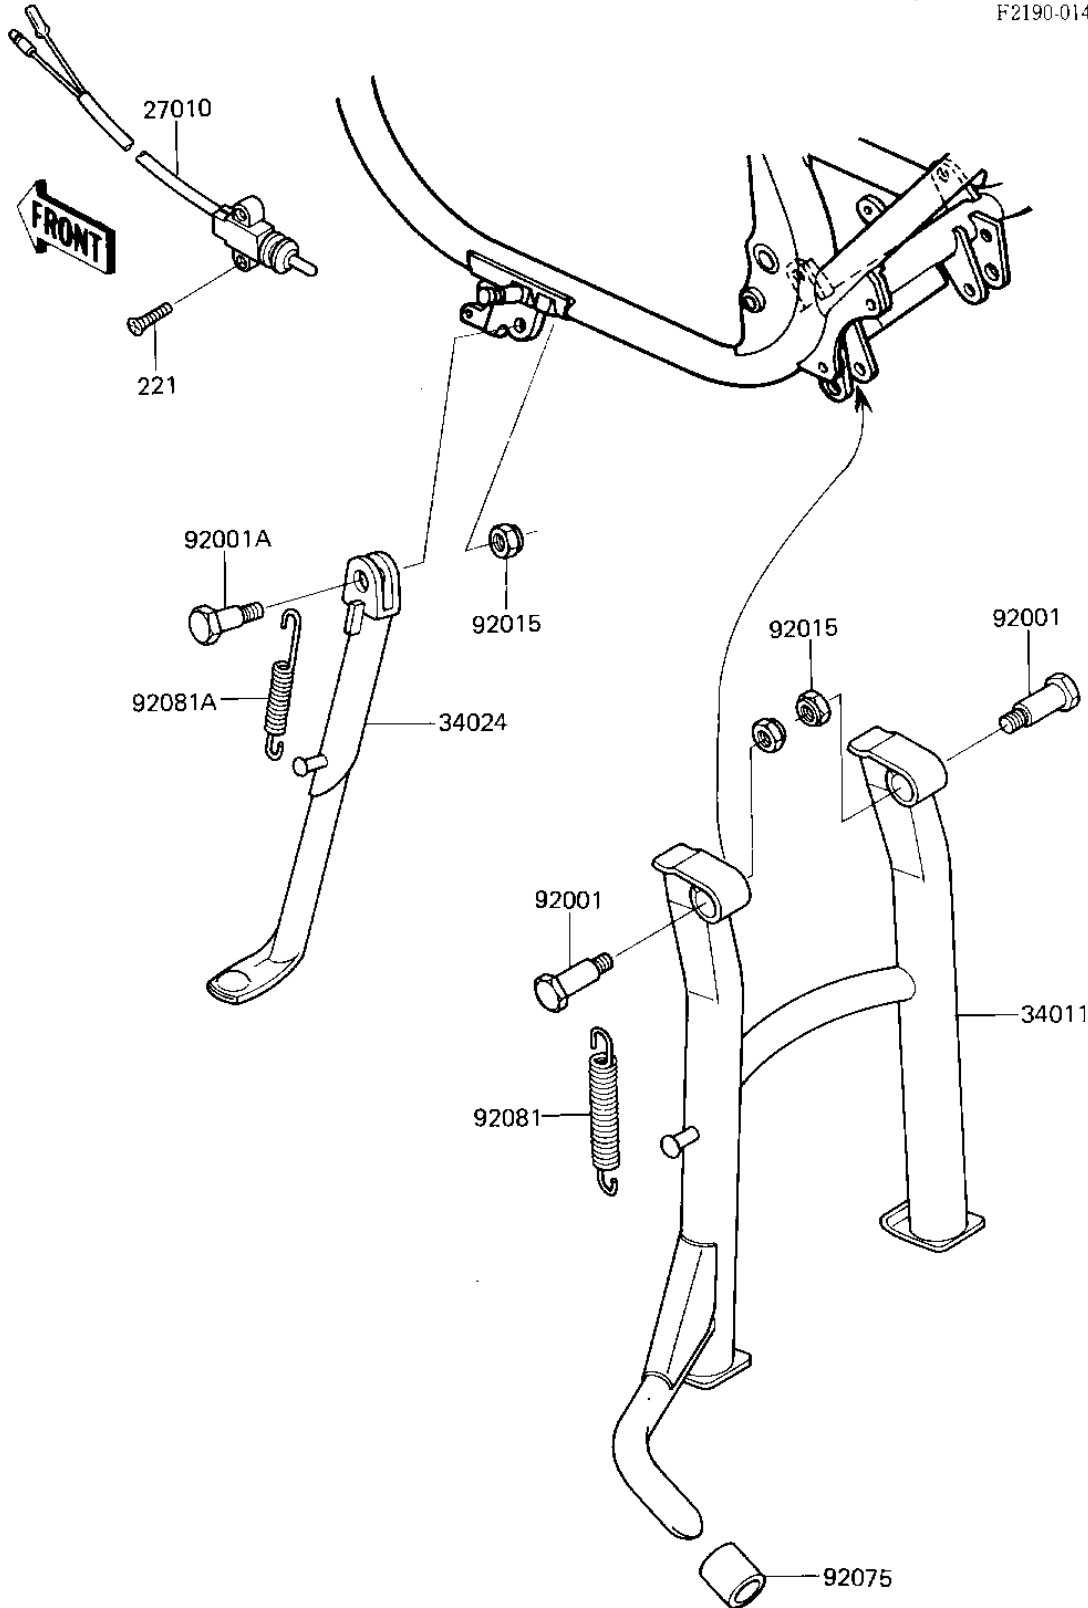

1985 GPz PARTS DIAGRAM

STANDS

F2190-0148

1985 GPz PARTS LIST

STANDS

ITEM NAME	PART NUMBER	QUANTITY
SWITCH,SIDE STAND (Ref # 27010)	27010-1065	1
STAND-CENTER (Ref # 34011)	34011-1077	1
STAND-SIDE (Ref # 34024)	34024-1111	1
BOLT,MAIN STAND FITTI (Ref # 92001)	92001-1214	2
BOLT,SIDE STAND (Ref # 92001A)	92001-1788	1
NUT,LOCK,10MM,BLACK (Ref # 92015)	92015-1188	3
DAMPER RUBBER,MAIN (Ref # 92075)	92075-1142	1
SPRING,MAIN STAND (Ref # 92081)	92081-1265	1
SPRING,SIDE STAND (Ref # 92081A)	92081-1727	1
SCREW-CSK-CROS (Ref # 221)	221C0520	2