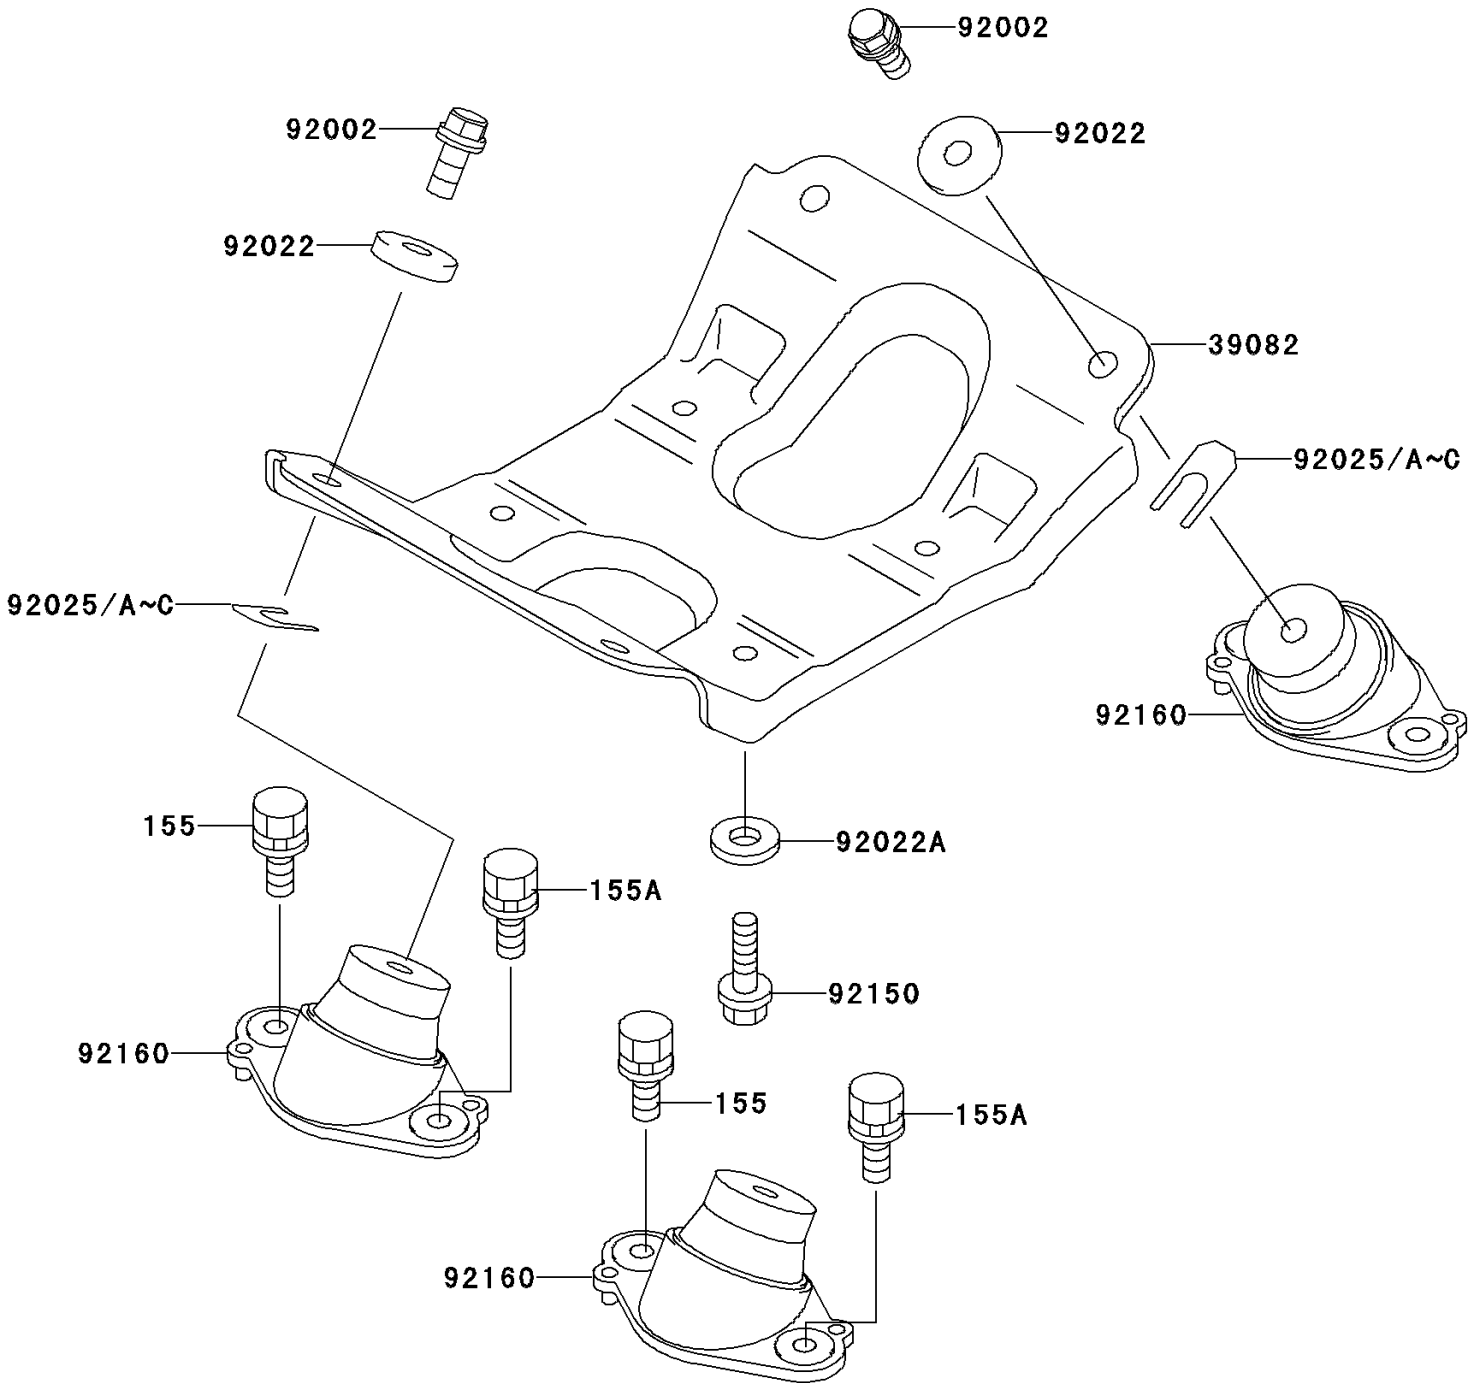

## 1996 Super Sport XI PARTS DIAGRAM

Engine Mount

F3144

## 1996 Super Sport XI PARTS LIST

Engine Mount

ITEM NAME	PART NUMBER	QUANTITY
BOLT-WSP-SMALL,8X20 (Ref # 155)	155R0820	1
BOLT-WSP-SMALL,8X25 (Ref # 155A)	155R0825	1
MOUNT-ENGINE (Ref # 39082)	39082-3711	1
BOLT,10X25 (Ref # 92002)	92002-3770	1
WASHER,32X10.5X4 (Ref # 92022)	92022-3023	1
WASHER,10.2X20X1.5 (Ref # 92022A)	92022-3742	1
SHIM,T=0.3MM (Ref # 92025)	92025-3705	1
SHIM,T=0.5MM (Ref # 92025A)	92025-3706	1
SHIM,T=1.0MM (Ref # 92025B)	92025-3707	1
SHIM,T=1.5MM (Ref # 92025C)	92025-3708	1
BOLT,10X25 (Ref # 92150)	92150-3842	1
DAMPER,ENGINE MOUNT (Ref # 92160)	92160-3757	1