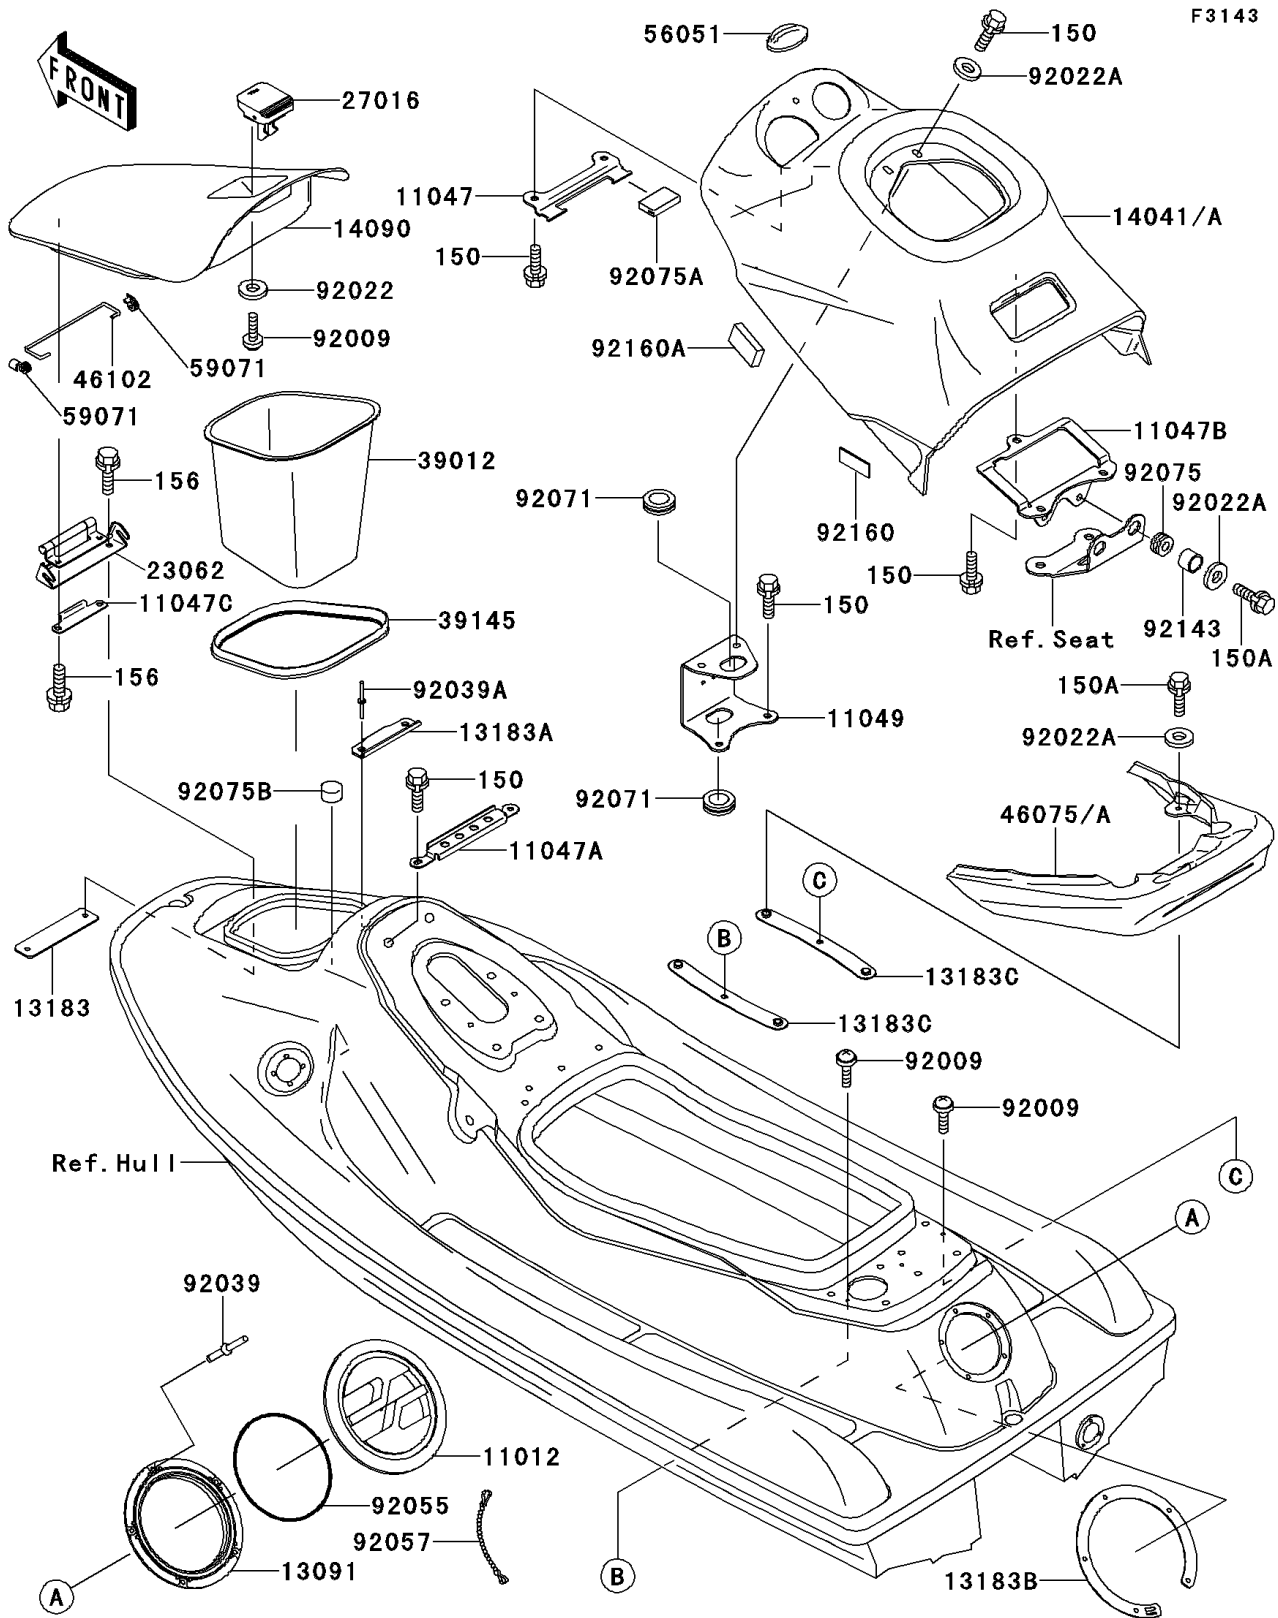

## 1996 Super Sport XI PARTS DIAGRAM

Hull Fittings

## 1996 Super Sport XI PARTS LIST

Hull Fittings

ITEM NAME	PART NUMBER	QUANTITY
BOLT-WS,6X14 (Ref # 150)	150R0614	1
BOLT-WS,6X20 (Ref # 150A)	150R0620	1
BOLT-WP,6X18 (Ref # 156)	156R0618	1
CAP,STORAGE,J.WHITE (Ref # 11012)	11012-3758-8U	1
BRACKET,HANDLE POLE COVER,FR (Ref # 11047)	11047-3763	1
BRACKET,HANDLE POLE COVER,FR (Ref # 11047A)	11047-3764	1
BRACKET,HANDLE POLE COVER,RR (Ref # 11047B)	11047-3773	1
BRACKET,ROD HOLDER (Ref # 11047C)	11047-3779	1
BRACKET,HANDLE POLE COVER,CNT (Ref # 11049)	11049-3732	1
HOLDER,STORAGE,J.WHITE (Ref # 13091)	13091-3766-8U	1
PLATE,HINGE BRACKET (Ref # 13183)	13183-3781	1
PLATE,HOOK (Ref # 13183A)	13183-3801	1
PLATE,STORAGE (Ref # 13183B)	13183-3804	1
PLATE,TAIL GRIP (Ref # 13183C)	13183-3805	1
COVER-COMP,HANDLE POLE,BLUE (Ref # 14041A)	14041-3704-3E	1
COVER,HATCH,J.WHITE (Ref # 14090)	14090-3711-8C	1
BRACKET-COMP,HATCH COVER (Ref # 23062)	23062-3705	1
LOCK-ASSY,HATCH COVER (Ref # 27016)	27016-3721	1
CASE-STORAGE (Ref # 39012)	39012-3712	1
TRIM-SEAL,STORAGE CASE (Ref # 39145)	39145-3734	1
GRIP,TAIL,C.BLUE (Ref # 46075A)	46075-3724-64	1
ROD (Ref # 46102)	46102-3715	1
MARK,METER PANEL (Ref # 56051)	56051-3701	1
JOINT (Ref # 59071)	59071-1125	1
SCREW,5X16 (Ref # 92009)	92009-3789	1
WASHER,5X16X1.5 (Ref # 92022)	92022-3041	1
WASHER,6.5X20X1.5 (Ref # 92022A)	92022-3710	1
RIVET (Ref # 92039)	92039-3714	1
RIVET (Ref # 92039A)	92039-3753	1

## 1996 Super Sport XI PARTS LIST

Hull Fittings

ITEM NAME	PART NUMBER	QUANTITY
RING-0,ID=131.6MM (Ref # 92055)	92055-3732	1
CHAIN,COVER,L=100 (Ref # 92057)	92057-3704	1
GROMMET (Ref # 92071)	92071-3704	1
DAMPER (Ref # 92075)	92075-105	1
DAMPER (Ref # 92075A)	92075-1446	1
DAMPER (Ref # 92075B)	92075-3760	1
COLLAR,7.5X10.5X7.2 (Ref # 92143)	92143-3730	1
DAMPER (Ref # 92160)	92160-3792	1
DAMPER (Ref # 92160A)	92160-3808	1