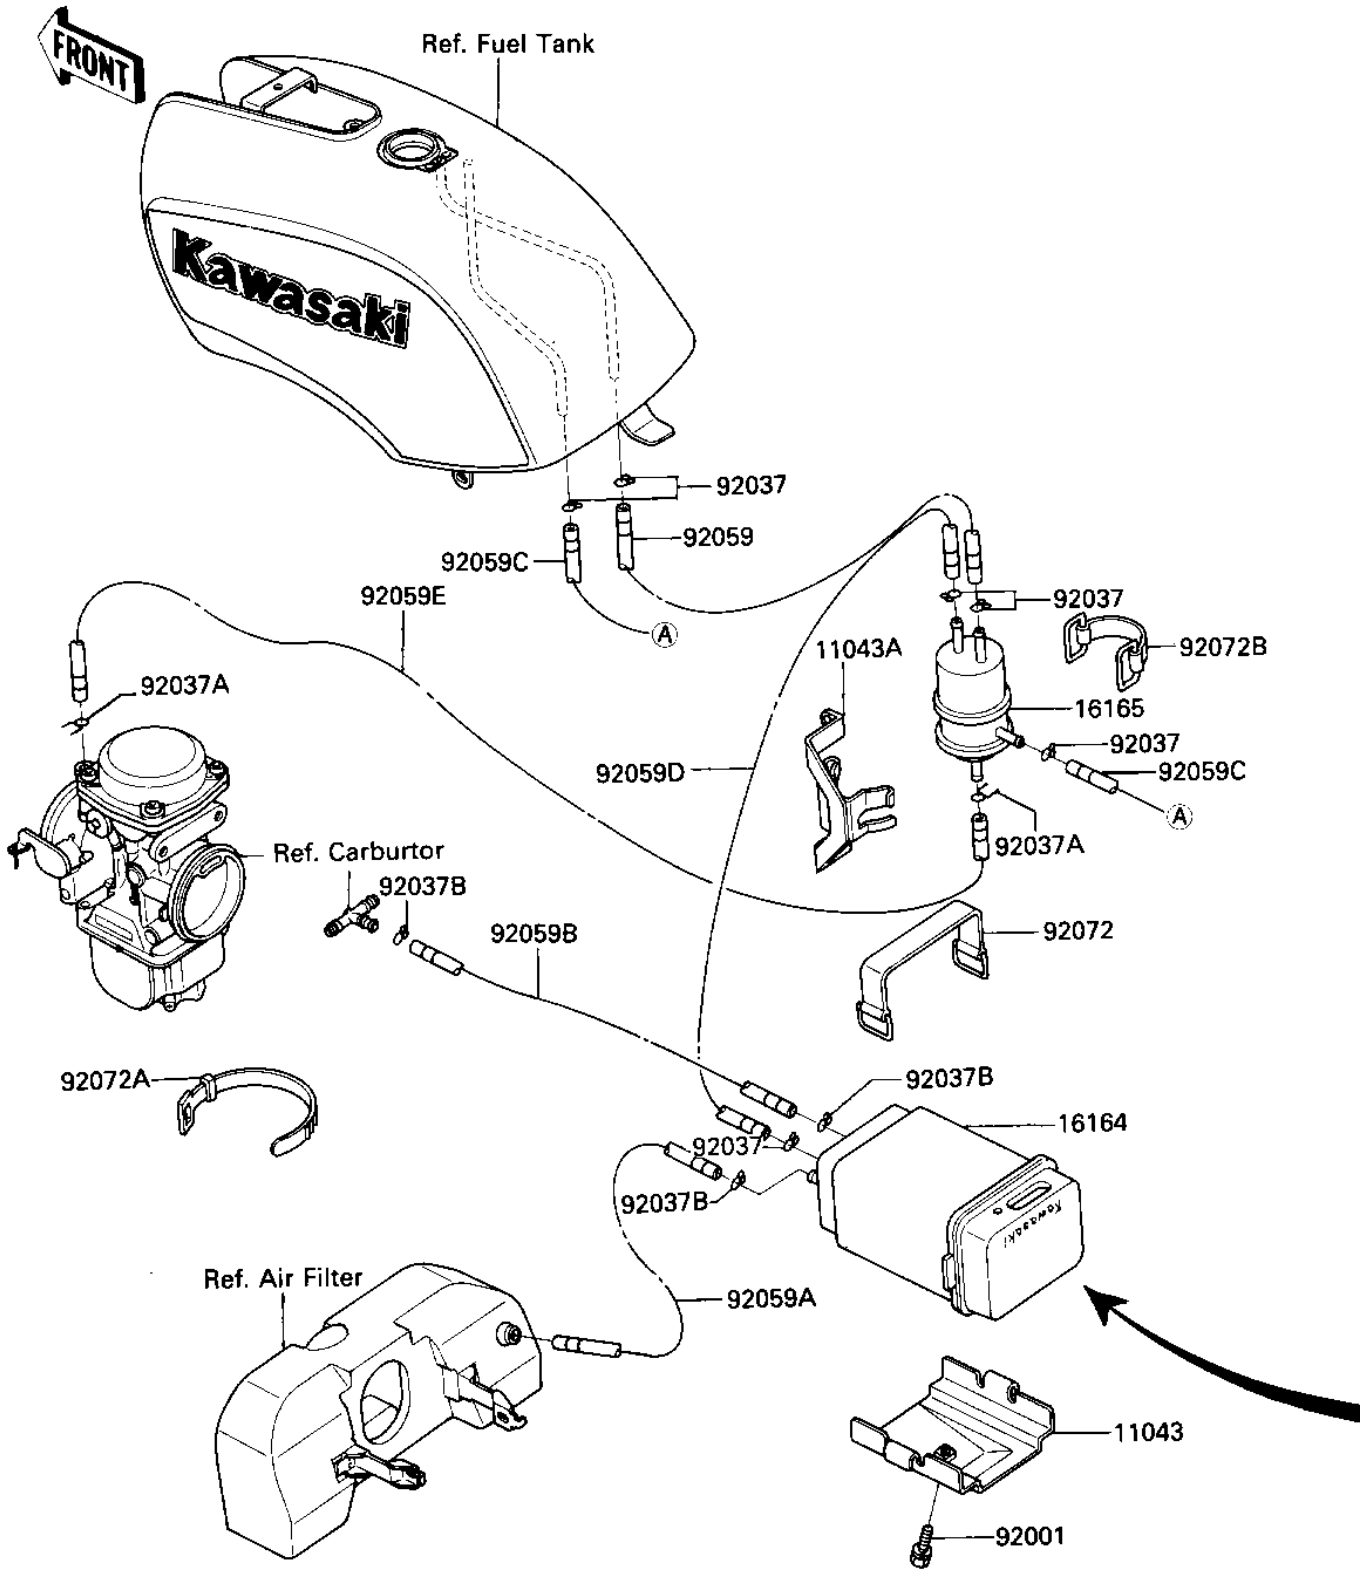

# 1984 GPz PARTS DIAGRAM

CANISTER

E1650-0003

# 1984 GPz PARTS LIST

## CANISTER

ITEM NAME	PART NUMBER	QUANTITY
BRACKET,CANISTER (Ref # 11043)	11043-1551	1
BRACKET,SEPARATOR (Ref # 11043A)	11043-1552	1
CANISTER (Ref # 16164)	16164-1052	1
SEPARATOR (Ref # 16165)	16165-1001	1
BOLT,W/SP,6X16 (Ref # 92001)	92001-1763	1
CLAMP FUEL PIPE (Ref # 92037)	92037-010	6
CLAMP-PIPE (Ref # 92037A)	92037-072	2
CLAMP-HOSE (Ref # 92037B)	92037-1104	3
TUBE,5X8X980,BLUE (Ref # 92059)	92059-1420	1
TUBE,7X12X880,GREEN (Ref # 92059A)	92059-1413	1
TUBE,7X12X1060,GREEN (Ref # 92059B)	92059-1421	1
TUBE,5X8X500,RED (Ref # 92059C)	92059-1418	1
TUBE,5X8X980,BLUE (Ref # 92059D)	92059-1420	1
TUBE,4X9X640,WHITE (Ref # 92059E)	92059-1422	1
BAND BATTERY (Ref # 92072)	92072-006	1
BAND,MIDDLE (Ref # 92072A)	92072-031	1
BAND,TOOL (Ref # 92072B)	92072-066	1