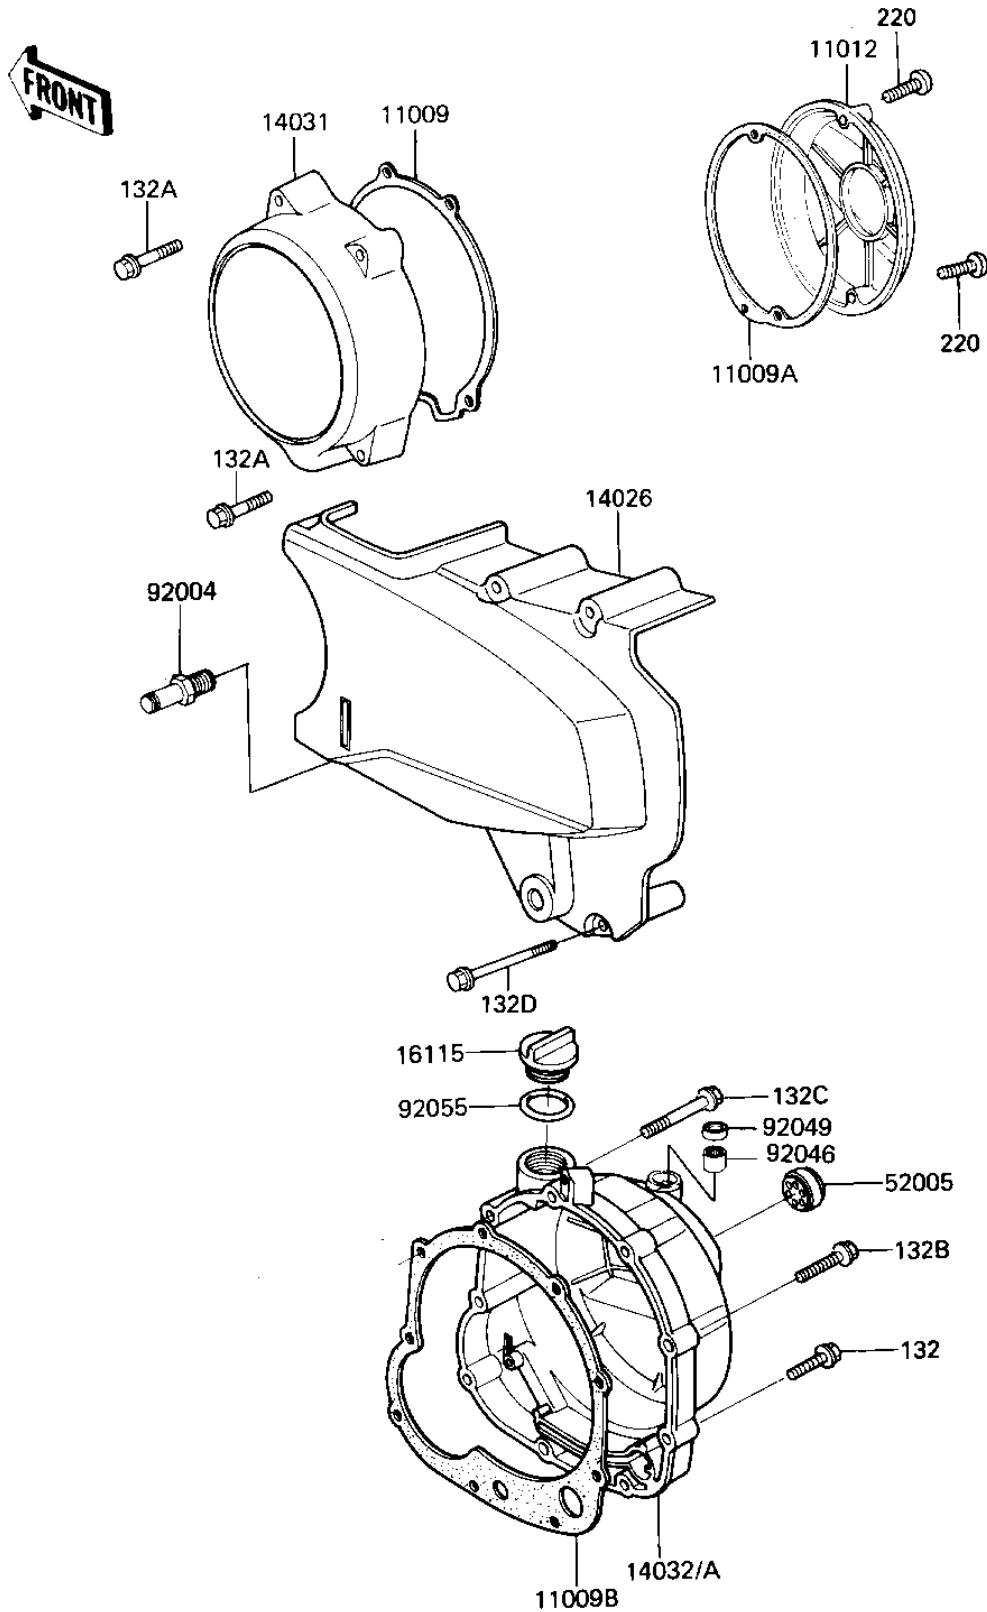

# 1985 GPz PARTS DIAGRAM

## ENGINE COVERS

E1431-0140

# 1985 GPz PARTS LIST

## ENGINE COVERS

ITEM NAME	PART NUMBER	QUANTITY
GASKET,GENERATOR COVE (Ref # 11009)	11060-1055	1
GASKET,PULSING COIL C (Ref # 11009A)	11060-1053	1
GASKET,CLUTCH COVER (Ref # 11009B)	11060-1054	1
CAP,PULSING COIL,BLAC (Ref # 11012)	11012-1287	1
COVER-CHAIN (Ref # 14026)	14026-1087	1
COVER-GENERATOR (Ref # 14031)	14031-1116	1
COVER-CLUTCH (Ref # 14032A)	14032-1255	1
CAP-OIL FILLER (Ref # 16115)	16115-1009	1
GAUGE,OIL LEVEL (Ref # 52005)	52005-1009	1
STUD,CHANGE LEVER PIV (Ref # 92004)	92004-1038	1
BEARING,NEEDLE,HK1210 (Ref # 92046)	92046-1010	1
SEAL-OIL (Ref # 92049)	92049-1271	1
"O" RING,31MM (Ref # 92055)	92055-049	1
BOLT-FLANGED-SMALL (Ref # 132)	132J0630	4
BOLT-FLANGED-SMALL (Ref # 132A)	132J0640	4
BOLT-FLANGED-SMALL (Ref # 132B)	132J0645	3
BOLT-FLANGED-SMALL (Ref # 132C)	132J0660	2
BOLT-FLANGED-SMALL (Ref # 132D)	132J0670	4
SCREW-PAN HEAD,6X30 (Ref # 220)	220C0630	2