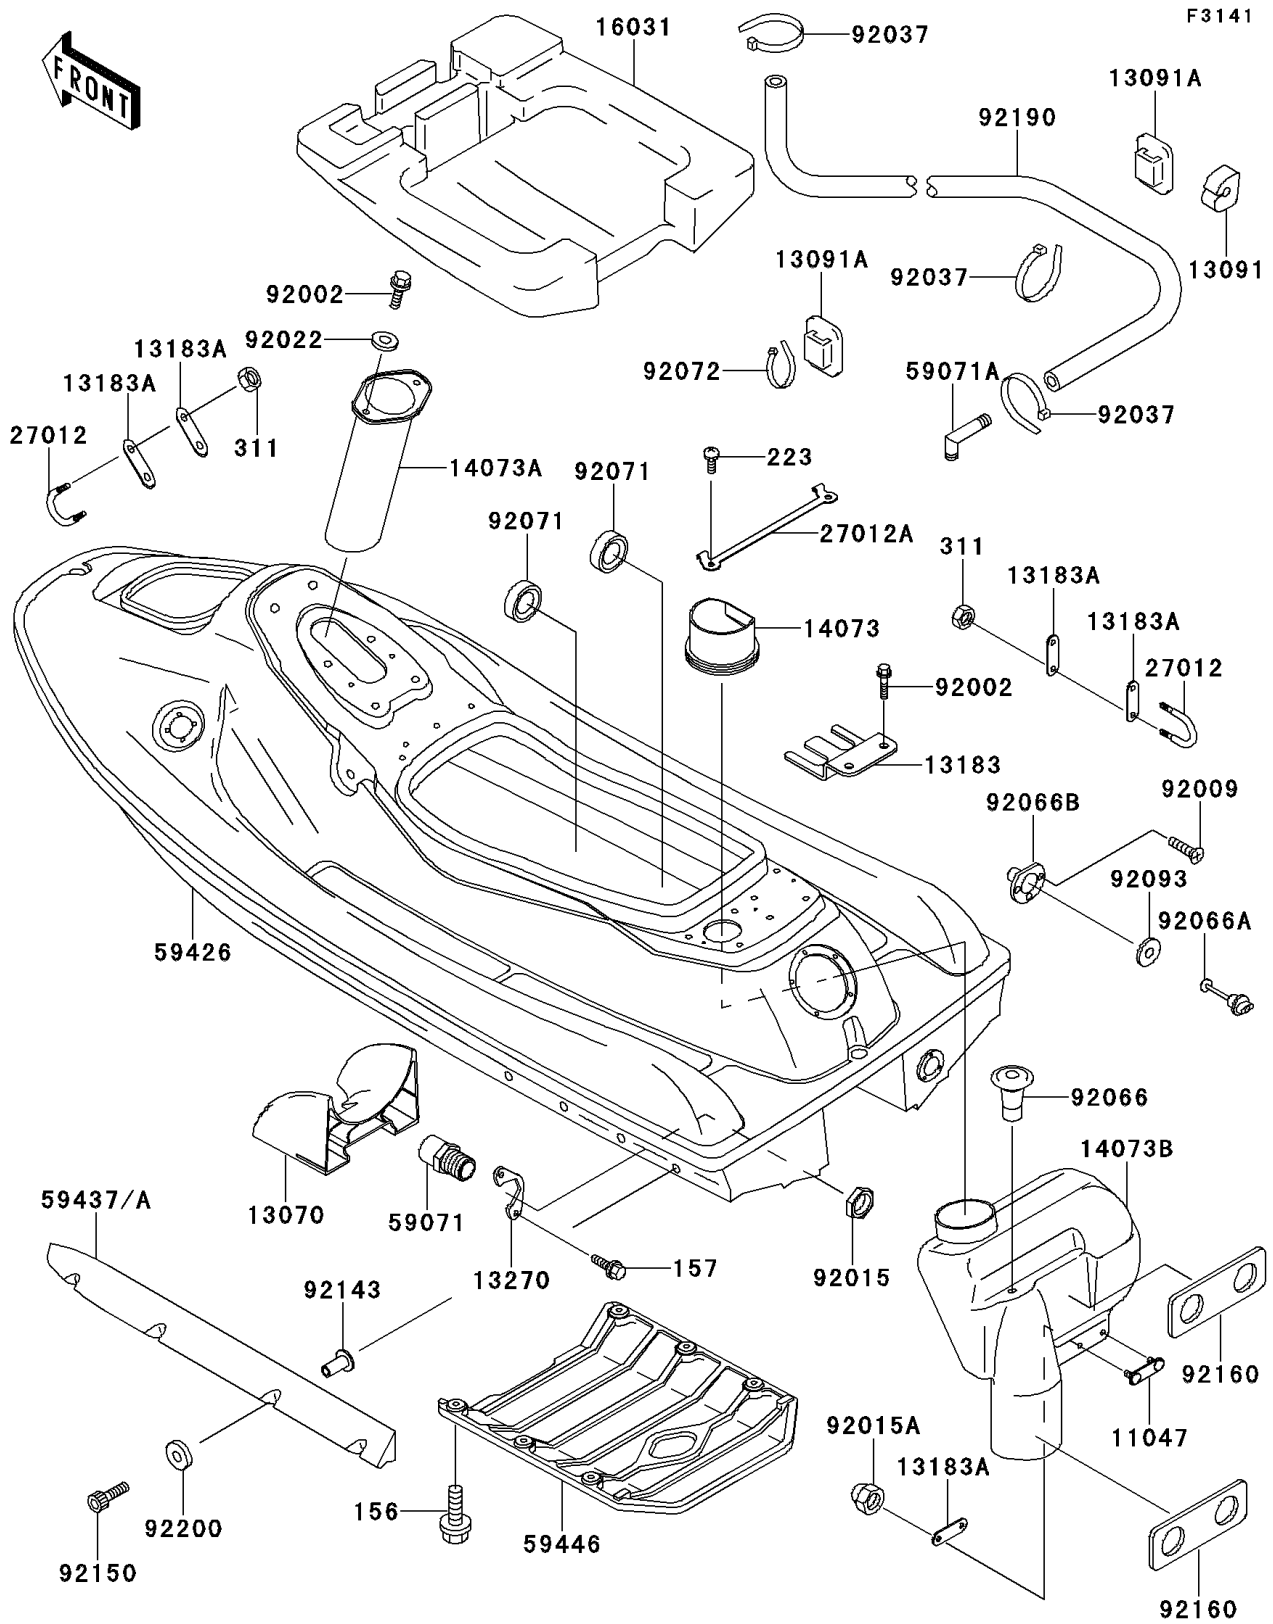

1996 Super Sport XI PARTS DIAGRAM

Hull

1996 Super Sport XI PARTS LIST

Hull

ITEM NAME	PART NUMBER	QUANTITY
BOLT-WP,6X20 (Ref # 156)	156R0620	1
BOLT-WSP,5X18 (Ref # 157)	157R0518	1
SCREW-PAN-WS-CROS,6X14 (Ref # 223)	223R0614	1
BRACKET,RR DUCT (Ref # 11047)	11047-3774	1
GUIDE,INTAKE (Ref # 13070)	13070-3718	1
HOLDER (Ref # 13091)	13091-3712	1
HOLDER,BAND (Ref # 13091A)	13091-3764	1
PLATE (Ref # 13183)	13183-3760	1
PLATE (Ref # 13183A)	13183-3809	1
PLATE (Ref # 13270)	13270-3782	1
DUCT,INTAKE (Ref # 14073)	14073-3739	1
DUCT,FR (Ref # 14073A)	14073-3746	1
DUCT,RR,MAIN (Ref # 14073B)	14073-3747	1
FLOAT (Ref # 16031)	16031-3819	1
HOOK (Ref # 27012)	27012-3761	1
HOOK,FIRE EXTINGUISHER (Ref # 27012A)	27012-3772	1
JOINT (Ref # 59071)	59071-3713	1
JOINT (Ref # 59071A)	59071-3733	1
STABILIZER,LH,J.WHITE (Ref # 59437)	59437-3706-8U	1
STABILIZER,RH,J.WHITE (Ref # 59437A)	59437-3707-8U	1
COVER-JET PUMP (Ref # 59446)	59446-3723	1
BOLT,6X16 (Ref # 92002)	92002-3728	1
SCREW,TAPPING,4X14 (Ref # 92009)	92009-3755	1
NUT,20MM (Ref # 92015)	92015-3738	1
NUT,CAP,6MM (Ref # 92015A)	92015-3755	1
WASHER,6.5X20X1.5 (Ref # 92022)	92022-3710	1
CLAMP (Ref # 92037)	92037-1173	1
PLUG (Ref # 92066)	92066-3706	1
PLUG,RR,DRAIN (Ref # 92066A)	92066-3744	1

1996 Super Sport XI PARTS LIST

Hull

ITEM NAME	PART NUMBER	QUANTITY
PLUG,RR,DRAIN (Ref # 92066B)	92066-3747	1
GROMMET (Ref # 92071)	92071-3783	1
BAND (Ref # 92072)	92072-3778	1
SEAL (Ref # 92093)	92093-3720	1
COLLAR (Ref # 92143)	92143-3739	1
BOLT,SOCKET,6X40 (Ref # 92150)	92150-3847	1
DAMPER (Ref # 92160)	92160-3722	1
TUBE,5X10X1000 (Ref # 92190)	92190-3896	1
WASHER,6.5X16X1.0 (Ref # 92200)	92200-3712	1
NUT-HEX,6MM (Ref # 311)	311R0600	1
HULL-COMP,J.WHITE (Ref # 59426)	59426-3843-8C	1