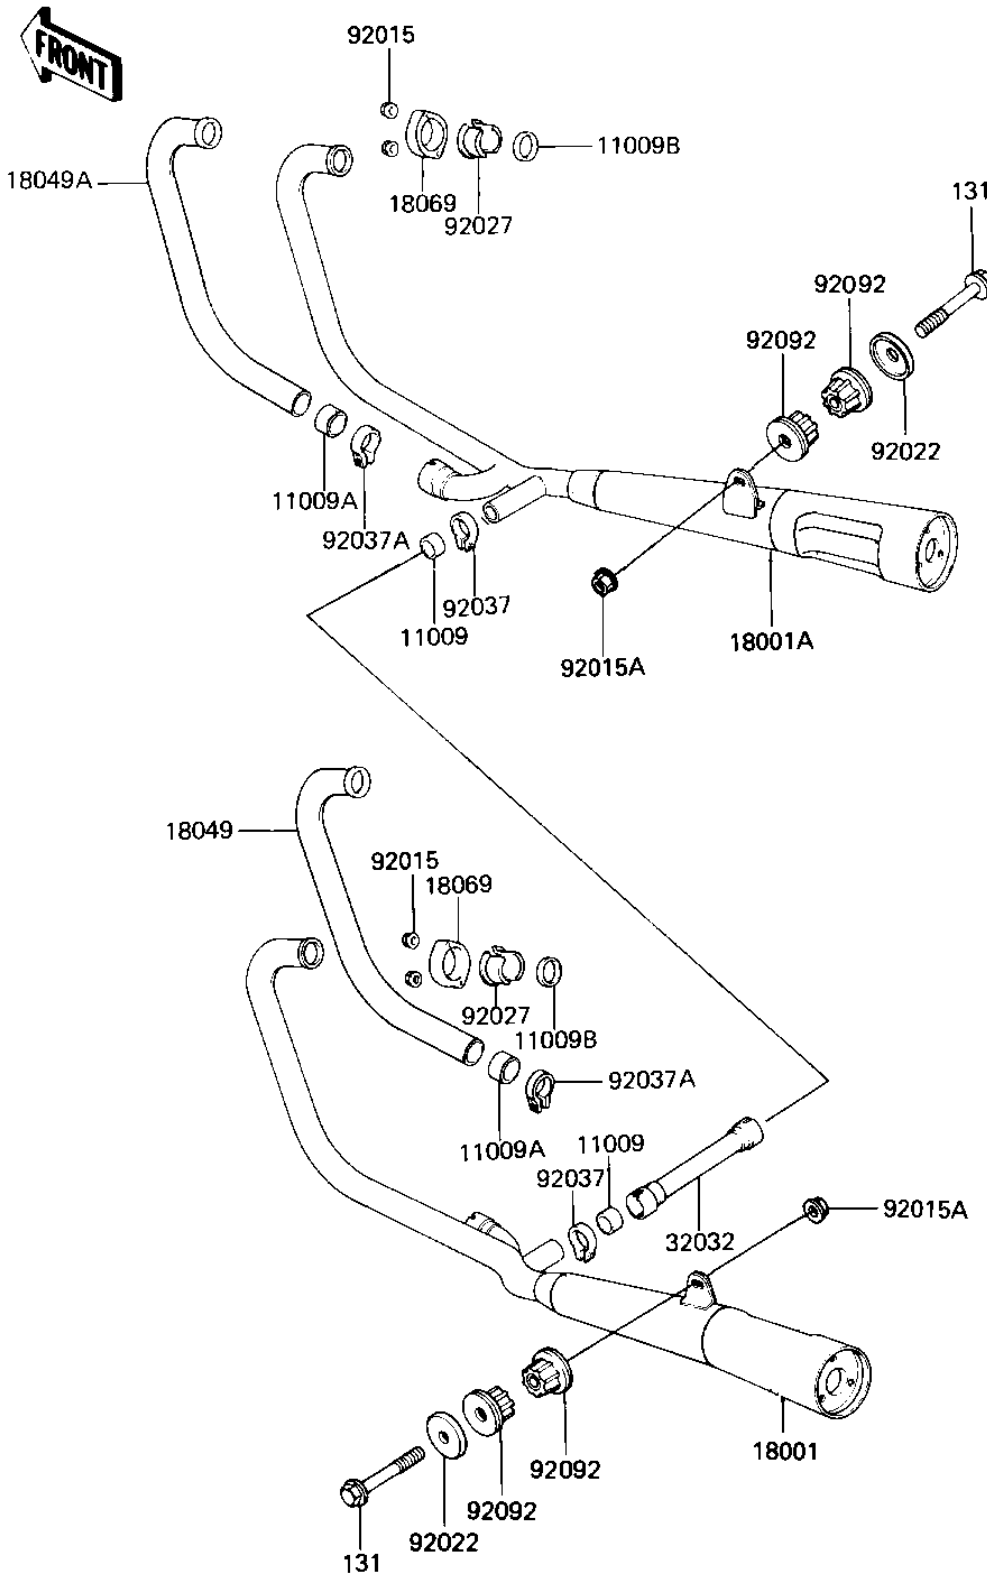

1984 GPz PARTS DIAGRAM

MUFFLER

E1140-0190

1984 GPz PARTS LIST

MUFFLER

ITEM NAME	PART NUMBER	QUANTITY
GASKET,MUFFLER CONNEC (Ref # 11009)	11060-1051	2
GASKET,EXHAUST PIPE C (Ref # 11009A)	11009-1667	2
GASKET,EXHAUST PIPE H (Ref # 11009B)	11009-1866	4
MUFFLER,LH (Ref # 18001)	18001-1486	1
MUFFLER,RH (Ref # 18001A)	18001-1487	1
PIPE-EXHAUST,#2 (Ref # 18049)	18049-1219	1
PIPE-EXHAUST,#3 (Ref # 18049A)	18049-1220	1
HOLDER-EXHAUST PIPE,F (Ref # 18069)	18069-1021	4
PIPE,MUFFLER CONNECTI (Ref # 32032)	32032-1690	1
NUT,CAP 6MM,BLACK (Ref # 92015)	92015-1170	8
NUT,FLANGED,10MM (Ref # 92015A)	92015-1387	2
WASHER (Ref # 92022)	92022-1355	2
COLLAR,39.5X30,F.BLAC (Ref # 92027)	92027-1451	8
CLAMP,37MM,BLACK (Ref # 92037)	92037-1464	2
CLAMP,42MM,BLACK (Ref # 92037A)	92037-1350	2
BUSHING-RUBBER (Ref # 92092)	92092-1013	4
BOLT-FLANGED,10X55 (Ref # 131)	131J1055	2