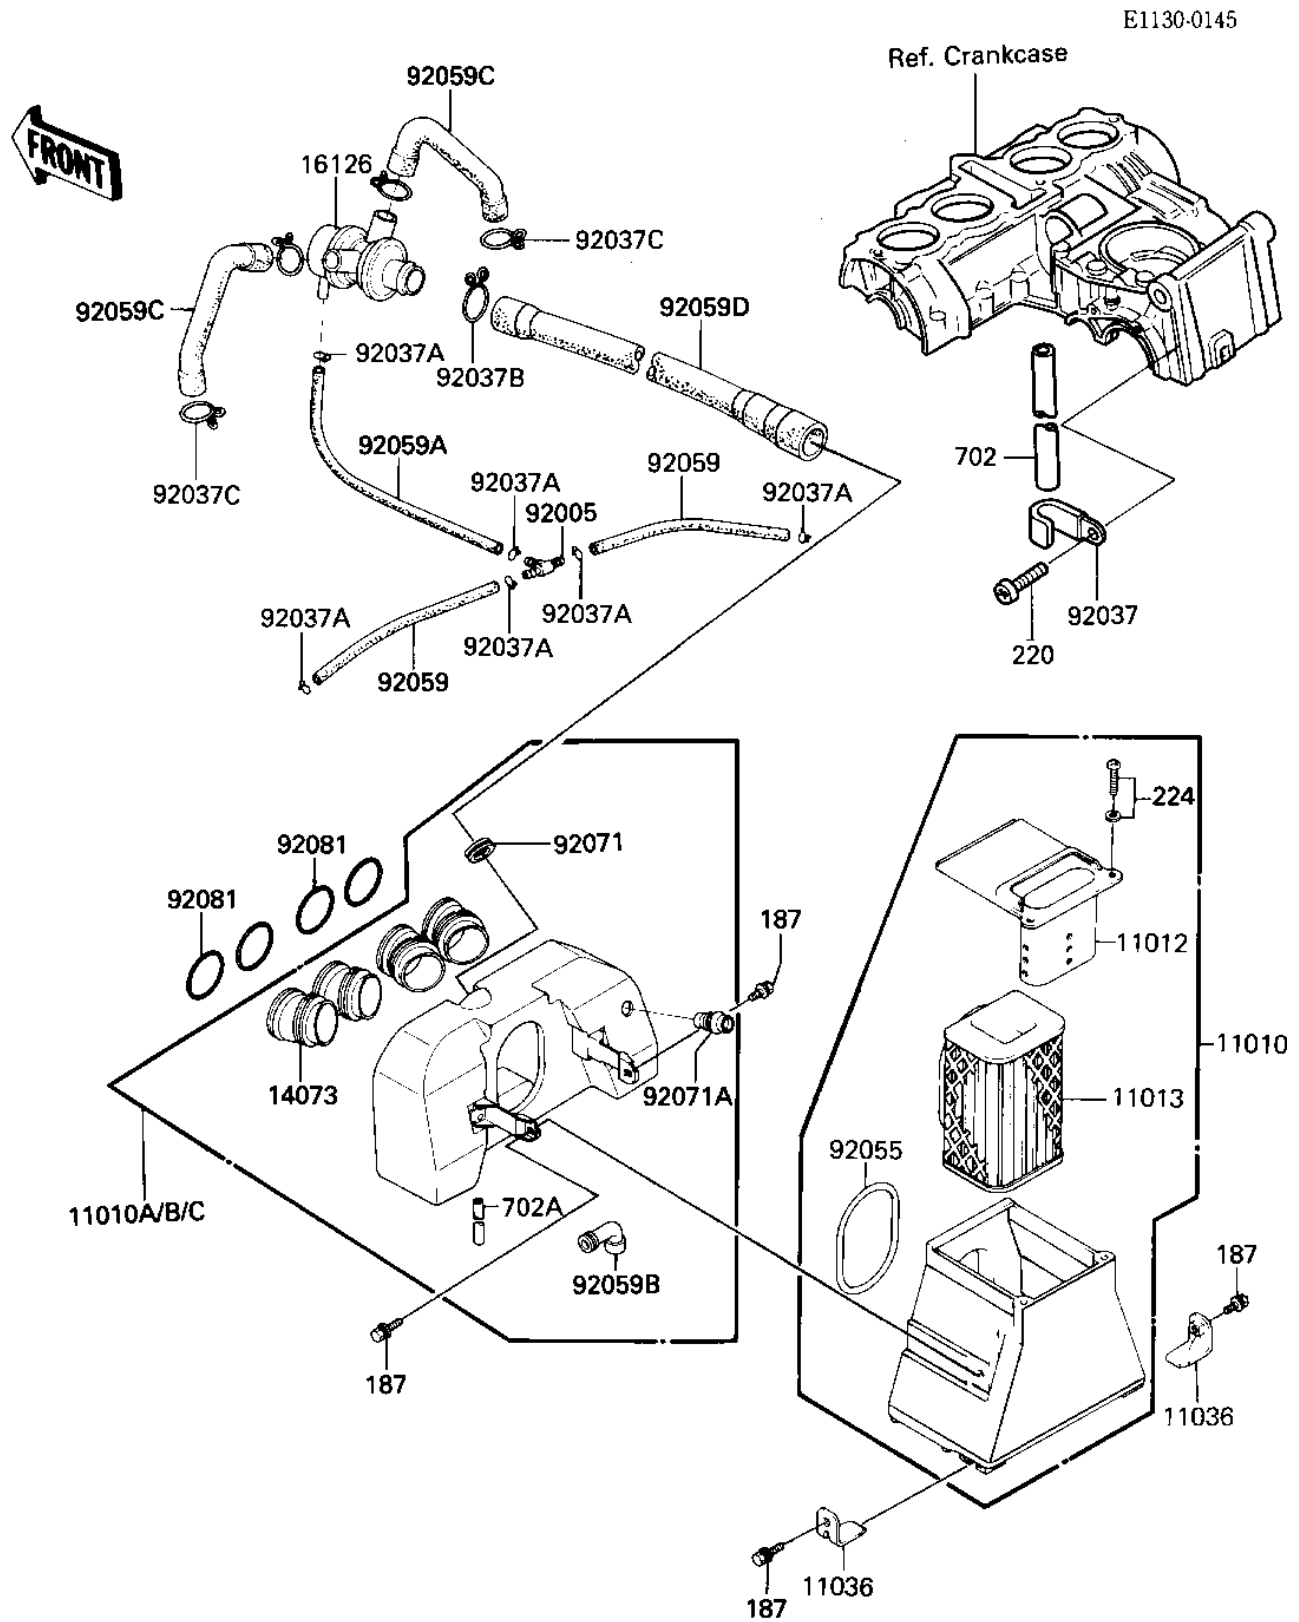

1985 GPz PARTS DIAGRAM

AIR CLEANER

1985 GPz PARTS LIST

AIR CLEANER

ITEM NAME	PART NUMBER	QUANTITY
FILTER-ASSY-AIR,RR (Ref # 11010)	11010-1149	1
FILTER-ASSY-AIR,FR (Ref # 11010A)	11010-1209	1
FILTER-ASSY-AIR,FR (Canada) (Ref # 11010B)	11010-1211	1
FILTER-ASSY-AIR,FR (Ref # 11010C)	11010-1226	1
CAP,AIR FILTER (Ref # 11012)	11012-1183	1
ELEMENT,AIR CLNR (Ref # 11013)	11013-1013	1
BRACKET-A,AIR FILTER, (Ref # 11036)	11036-1514	2
DUCT,AIR FILTER,FR (Ref # 14073)	14073-1158	4
VALVE ASSY,AIR SWITCH (Ref # 16126)	16126-1017	1
FITTING,TUBE (Ref # 92005)	92005-1017	1
CLAMP,WIRING HARNESS (Ref # 92037)	21126-008	1
CLAMP TUBE (Ref # 92037A)	92037-072	6
CLAMP (Ref # 92037B)	92037-1076	1
CLAMP,BREATHER TUBE (Ref # 92037C)	92037-213	4
RING-0,91MM (Ref # 92055)	92055-1137	1
TUBE,VACUUM,LONG (Ref # 92059)	92059-1162	2
TUBE,4X9X220L (Ref # 92059A)	92059-1040	1
TUBE,AIR FILTER BLEED (Ref # 92059B)	92059-1170	1
TUBE,AIR (Ref # 92059C)	92059-1208	2
TUBE,L=355 (Ref # 92059D)	92059-1448	1
GROMMET,AIR CLEANER (Ref # 92071)	92071-1013	1
GROMMET,AIR FILTER (Ref # 92071A)	92071-1112	1
SPRING,AIR FILTER DUC (Ref # 92081)	92144-1771	4
BOLT 6X14 (Ref # 187)	187B0614	4
SCREW PAN HEAD 6X12 (Ref # 220)	220B0612	1
SCREW-PAN-WP-CROS (Ref # 224)	224B0612	2
TUBE-RUBBER (Ref # 702)	702A04120	1
TUBE-RUBBER,4X330 (Ref # 702A)	702A04330	1