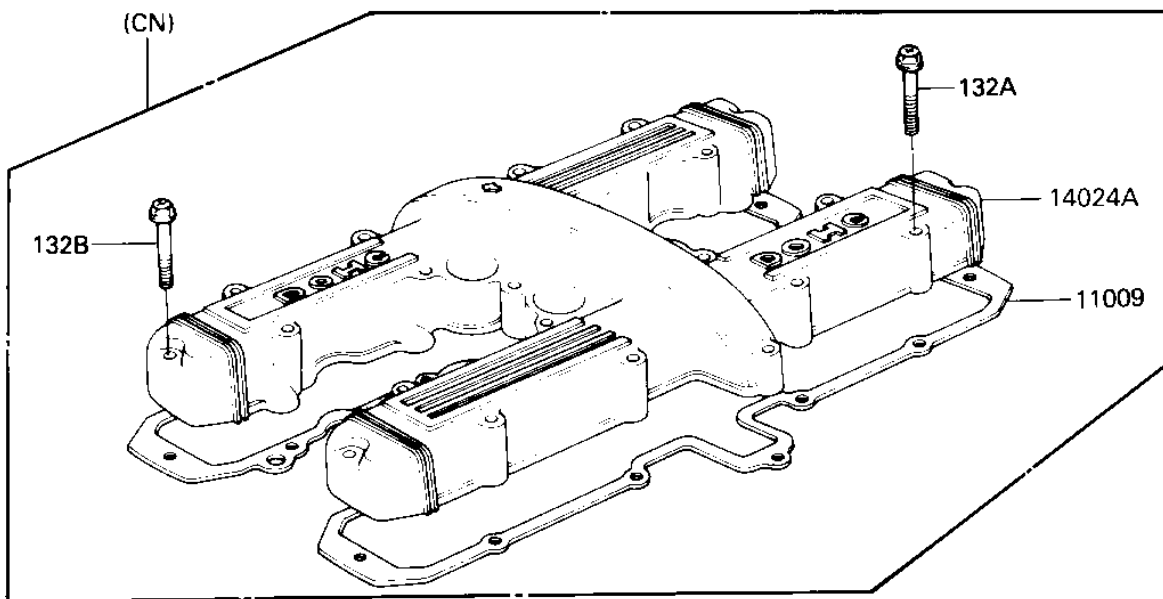

# 1985 GPz PARTS DIAGRAM

## CYLINDER HEAD COVER

E1112-0067

## CYLINDER HEAD COVER

ITEM NAME	PART NUMBER	QUANTITY
GASKET,CYLINDER HEAD (Ref # 11009)	11009-1280	1
GASKET,REED VALVE,LWR (Ref # 11009A)	11009-1382	2
GASKET,REED VALVE,UPP (Ref # 11009B)	11060-1064	2
CAP (Ref # 11012)	11012-1213	2
VALVE-ASSY-REED (Ref # 12021)	12021-1008	2
COVER,CYLINDER HEAD (Ref # 14024)	14025-1403	1
BOLT-FLANGED-SMALL (Ref # 132)	132J0620	4
BOLT-FLANGED-SMALL (Ref # 132A)	132J0635	16
BOLT-FLANGED-SMALL (Ref # 132A)	132J0635	20
BOLT-FLANGED-SMALL (Ref # 132B)	132J0645	4
BOLT-FLANGED-SMALL (Ref # 132C)	132W0665	4