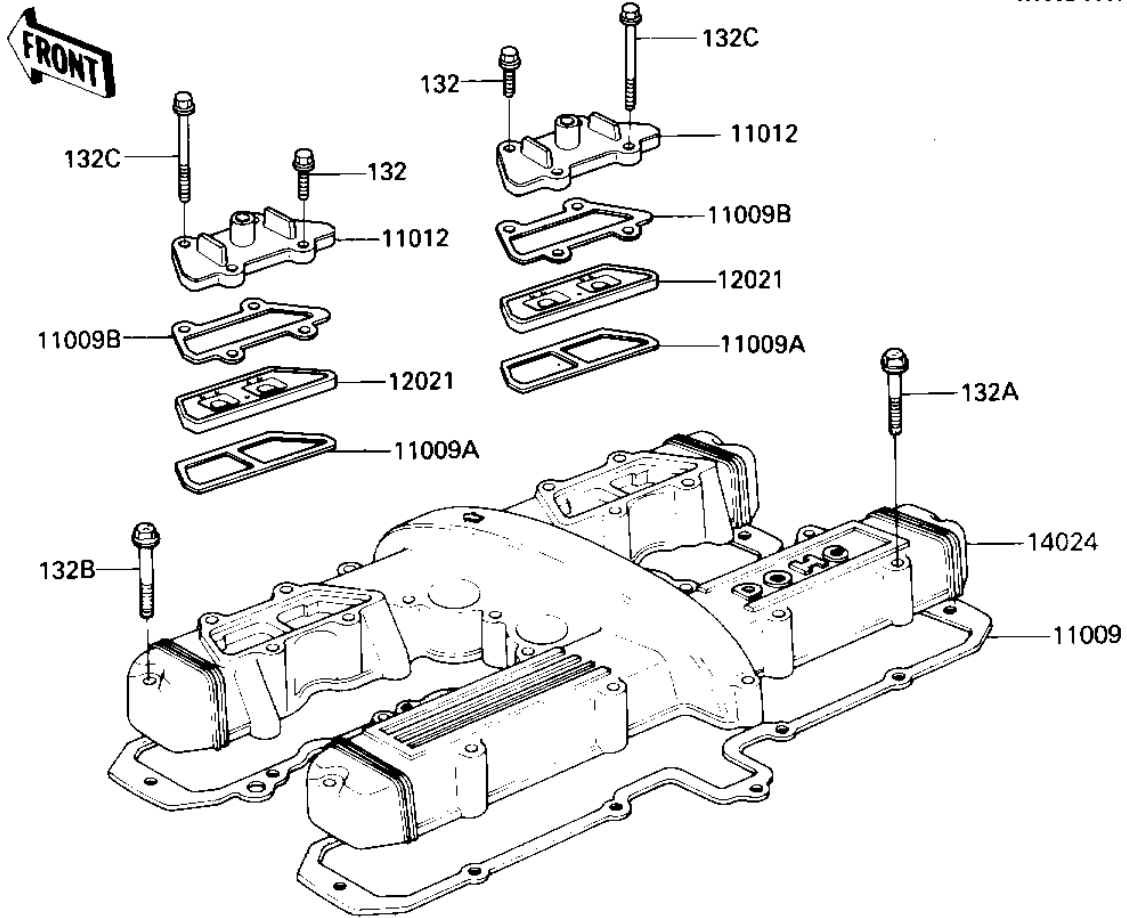

# 1985 GPz PARTS DIAGRAM

## CYLINDER HEAD COVER

E1112-0067

# 1985 GPz PARTS LIST

## CYLINDER HEAD COVER

ITEM NAME	PART NUMBER	QUANTITY
GASKET,CYLINDER HEAD (Ref # 11009)	11009-1280	1
GASKET,REED VALVE,LWR (Ref # 11009A)	11009-1382	2
GASKET,REED VALVE,UPP (Ref # 11009B)	11060-1064	2
CAP (Ref # 11012)	11012-1213	2
VALVE-ASSY-REED (Ref # 12021)	12021-1008	2
COVER,CYLINDER HEAD (Ref # 14024)	14025-1403	1
BOLT-FLANGED-SMALL (Ref # 132)	132J0620	4
BOLT-FLANGED-SMALL (Ref # 132A)	132J0635	16
BOLT-FLANGED-SMALL (Ref # 132A)	132J0635	20
BOLT-FLANGED-SMALL (Ref # 132B)	132J0645	4
BOLT-FLANGED-SMALL (Ref # 132C)	132W0665	4