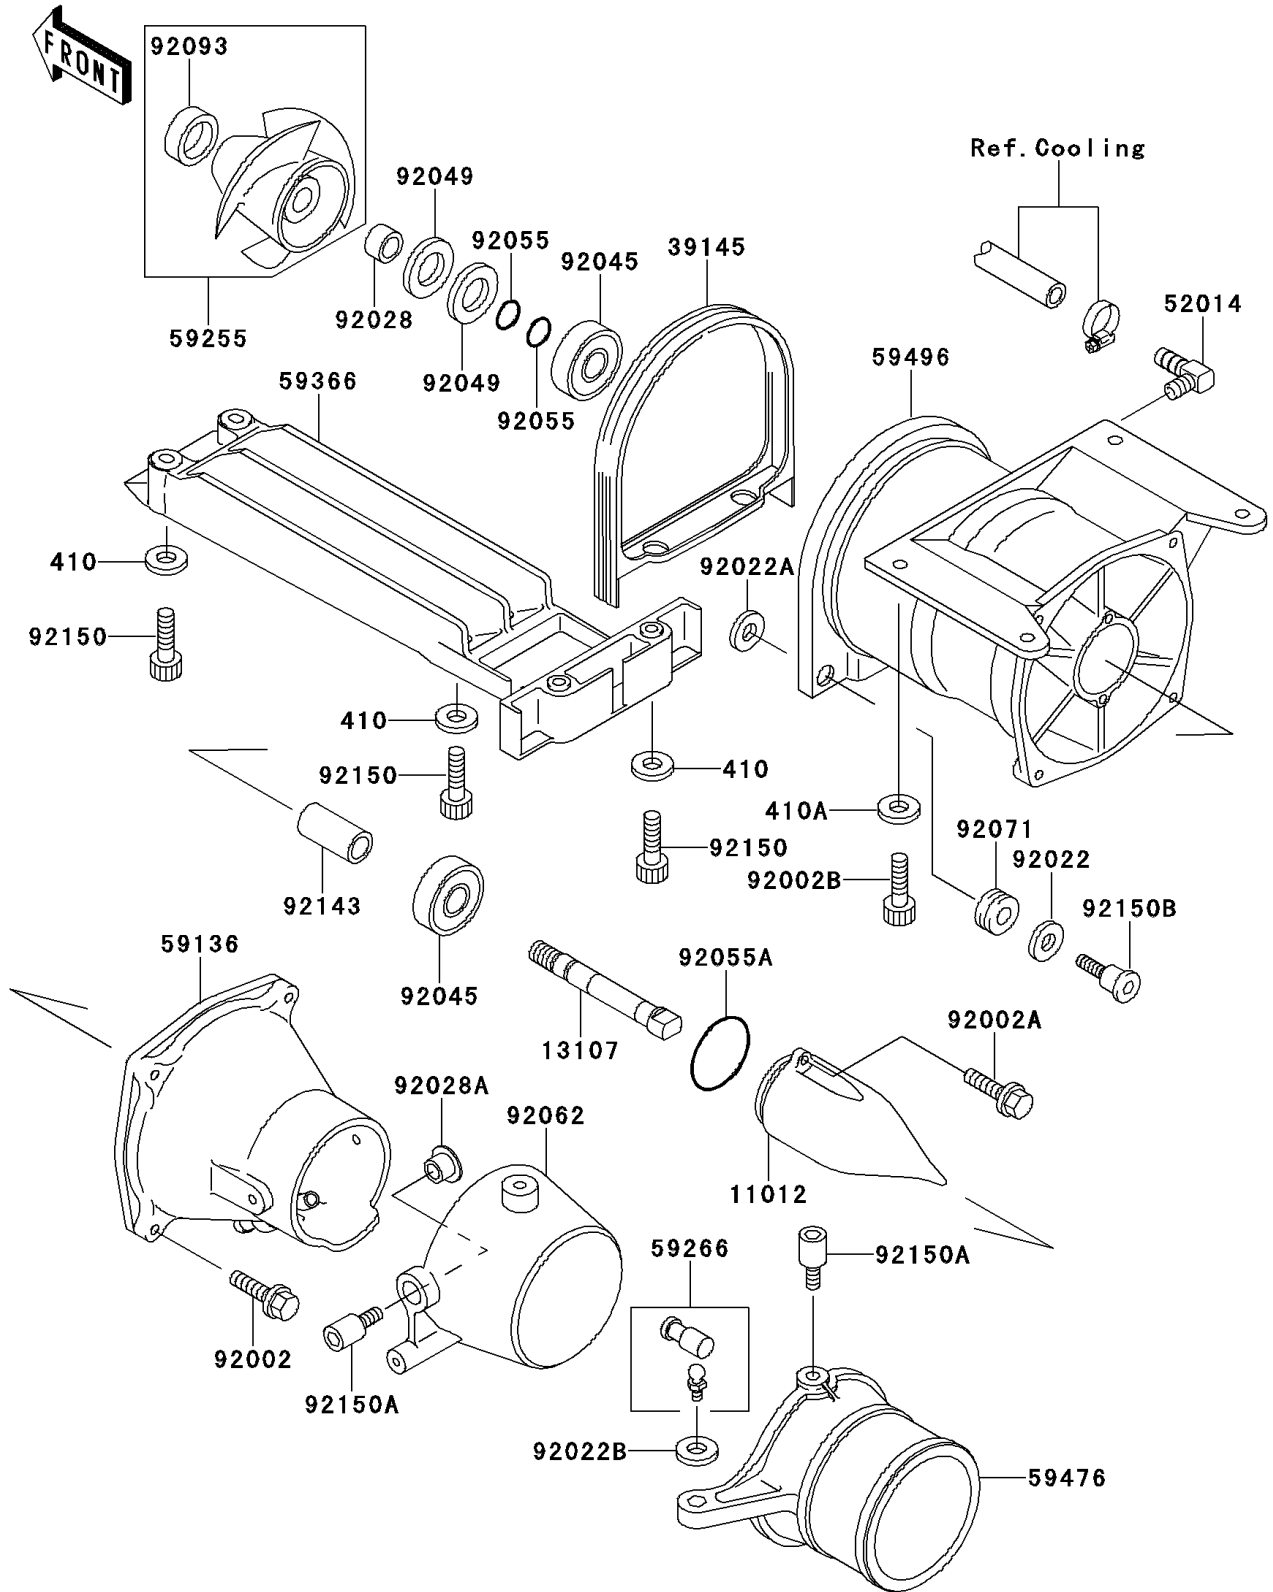

1997 Super Sport XI PARTS DIAGRAM

Jet Pump

E3191

1997 Super Sport XI PARTS LIST

Jet Pump

ITEM NAME	PART NUMBER	QUANTITY
WASHER-PLAIN-SMALL,6MM (Ref # 410)	410S0600	5
WASHER-PLAIN-SMALL,8MM (Ref # 410A)	410S0800	4
CAP,JET PUMP (Ref # 11012)	11012-3712	1
SHAFT,JET PUMP (Ref # 13107)	13107-3721	1
TRIM-SEAL (Ref # 39145)	39145-3732	1
ELBOW (Ref # 52014)	52014-3708	1
NOZZLE-PUMP (Ref # 59136)	59136-3722	1
IMPELLER-COMP (Ref # 59255)	59255-3705	1
JOINT-BALL (Ref # 59266)	59266-3707	2
GRATE (Ref # 59366)	59366-3714	1
NOZZLE-STRG (Ref # 59476)	59476-3717	1
VANE-GUIDE (Ref # 59496)	59496-3714	1
BOLT,6X30 (Ref # 92002)	92002-3726	4
BOLT,6X16 (Ref # 92002A)	92002-3728	2
BOLT,SOCKET,8X20 (Ref # 92002B)	92002-3771	4
WASHER,6.2X20X2 (Ref # 92022)	92022-3714	2
WASHER,10.2X20X1.5 (Ref # 92022A)	92022-3742	2
WASHER (Ref # 92022B)	92022-567	2
BUSHING,17X25X15 (Ref # 92028)	92028-3717	1
BUSHING (Ref # 92028A)	92028-3740	2
BEARING-BALL,#63032RD (Ref # 92045)	92045-3706	2
SEAL-OIL,TBY25X47X6 (Ref # 92049)	92049-3714	2
RING-O,13X1.9 (Ref # 92055)	92055-1021	2
RING-O (Ref # 92055A)	92055-3706	1
NOZZLE (Ref # 92062)	92062-3717	1
GROMMET (Ref # 92071)	92071-3716	2
SEAL,JET PUMP (Ref # 92093)	92093-3739	1
COLLAR,17.4X25.4X53 (Ref # 92143)	92143-3708	1
BOLT,SOCKET,6X18 (Ref # 92150)	92150-3795	5

1997 Super Sport XI PARTS LIST

Jet Pump

ITEM NAME	PART NUMBER	QUANTITY
BOLT (Ref # 92150A)	92150-3808	4
BOLT (Ref # 92150B)	92150-3850	2