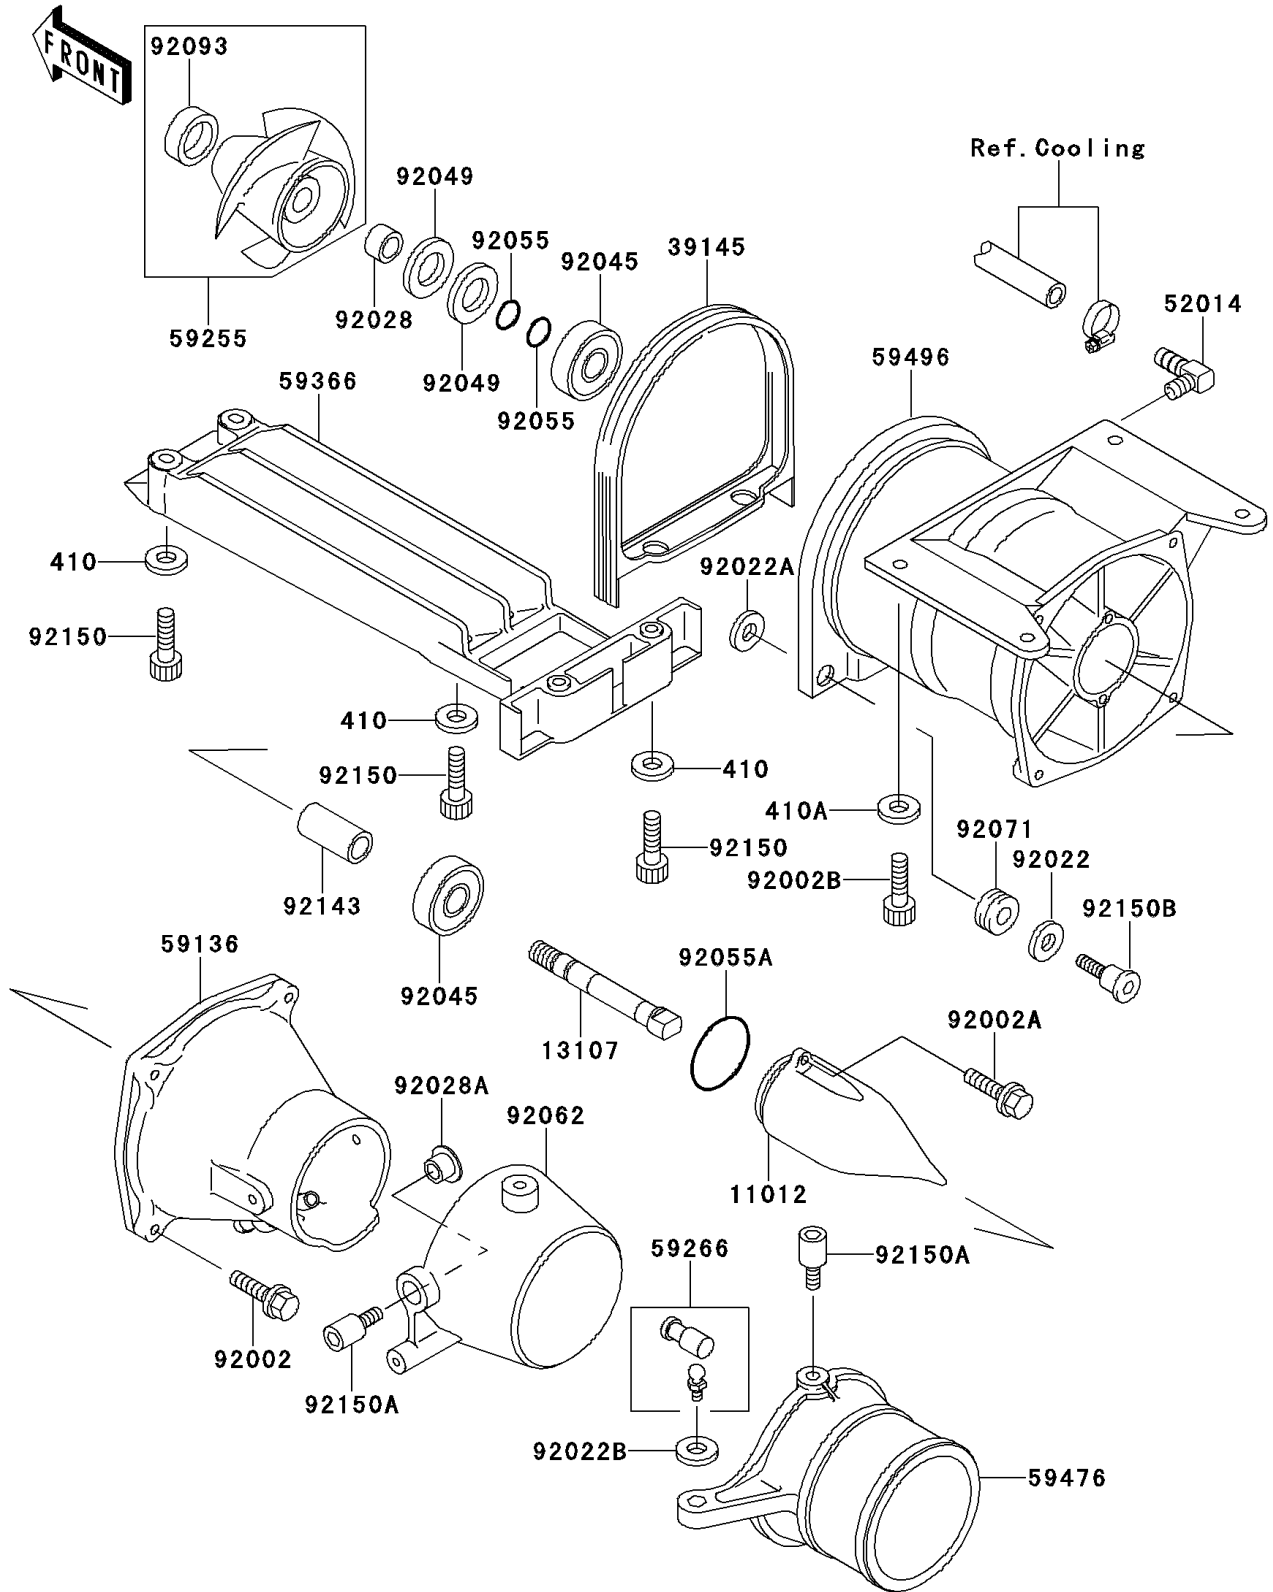

## 1996 Super Sport XI PARTS DIAGRAM

Jet Pump

E3191

## 1996 Super Sport XI PARTS LIST

Jet Pump

| ITEM NAME           | PART NUMBER | QUANTITY |
|---------------------|-------------|----------|
| BOLT (Ref # 92150A) | 92150-3808  | 1        |
| BOLT (Ref # 92150B) | 92150-3850  | 1        |