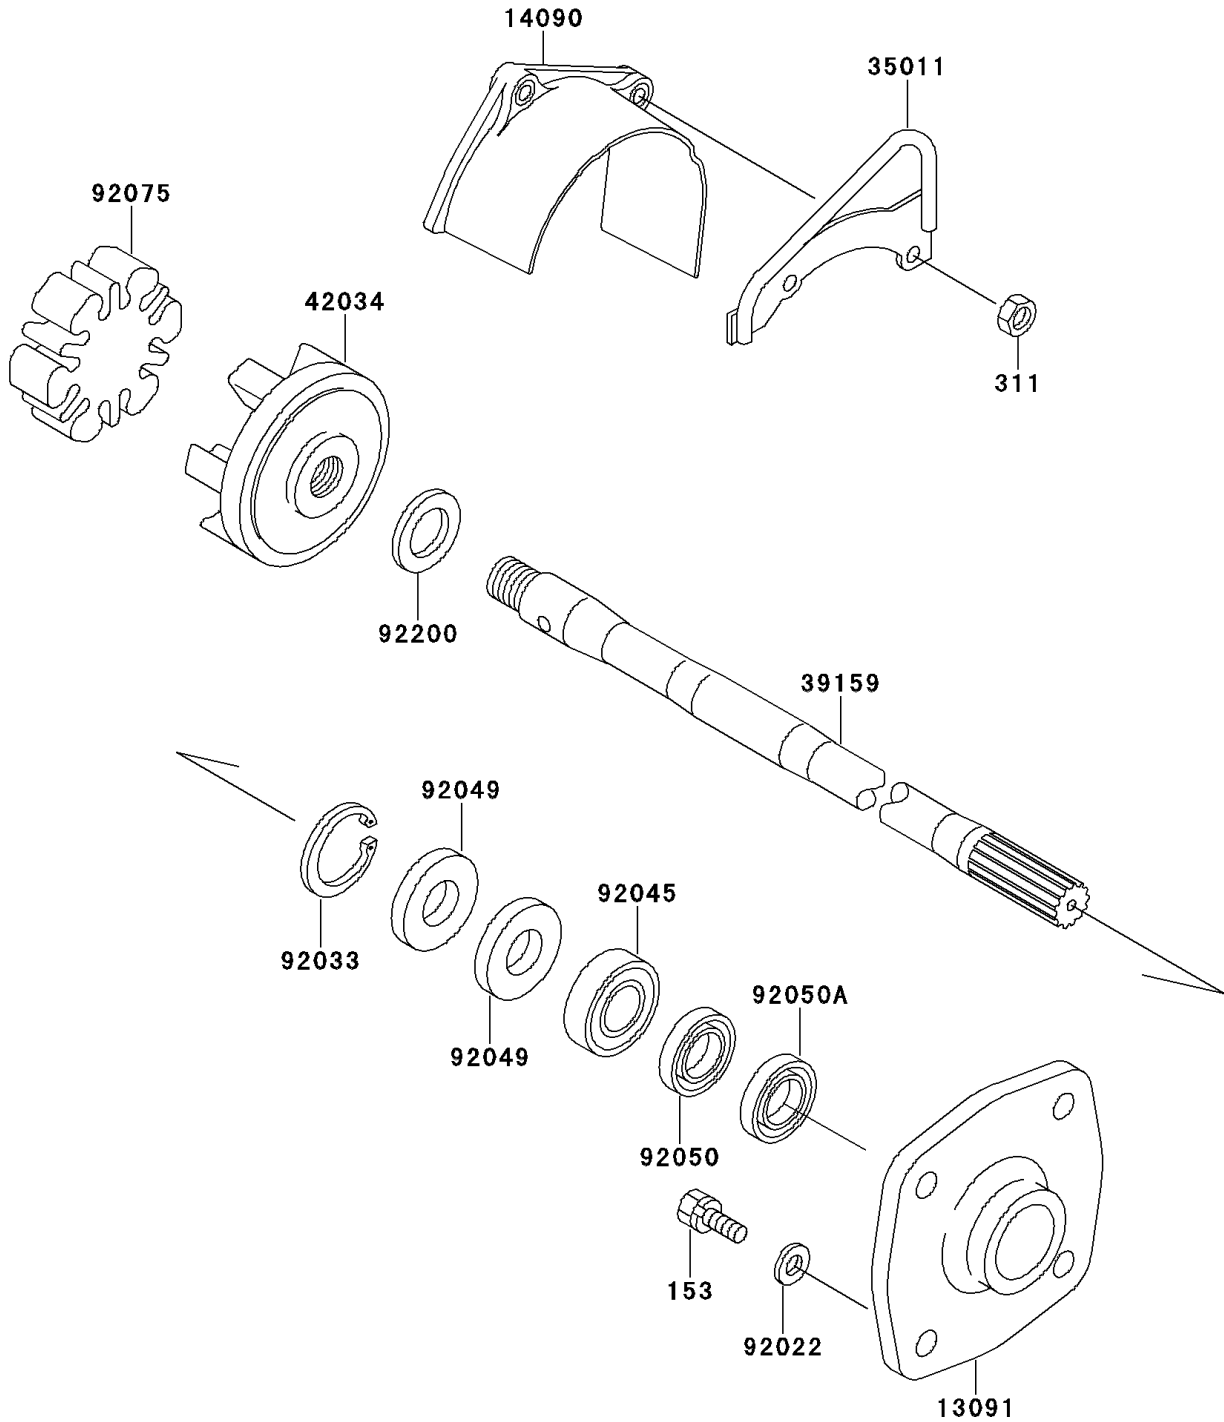

1997 Super Sport XI PARTS DIAGRAM

Drive Shaft

E3134

1997 Super Sport XI PARTS LIST

Drive Shaft

ITEM NAME	PART NUMBER	QUANTITY
BOLT-WS-SMALL (Ref # 153)	153R0825	4
NUT-HEX,6MM (Ref # 311)	311R0600	2
HOLDER (Ref # 13091)	13091-3730	1
COVER,COUPLING (Ref # 14090)	14090-3761	1
STAY (Ref # 35011)	35011-3704	1
SHAFT-DRIVE (Ref # 39159)	39159-3717	1
COUPLING (Ref # 42034)	42034-3707	1
WASHER,8.2X18X1.5 (Ref # 92022)	92022-1964	4
RING-SNAP,42MM (Ref # 92033)	92033-3713	1
BEARING-BALL,60042RD (Ref # 92045)	92045-3705	1
SEAL-OIL,S620426 (Ref # 92049)	92049-3707	2
SEAL-OIL,SCY20368 (Ref # 92050)	92050-502	1
SEAL-OIL,SC20367 (Ref # 92050A)	92050-503	1
DAMPER,COUPLING (Ref # 92075)	92075-520	1
WASHER,20X28X2.0 (Ref # 92200)	92200-3731	1