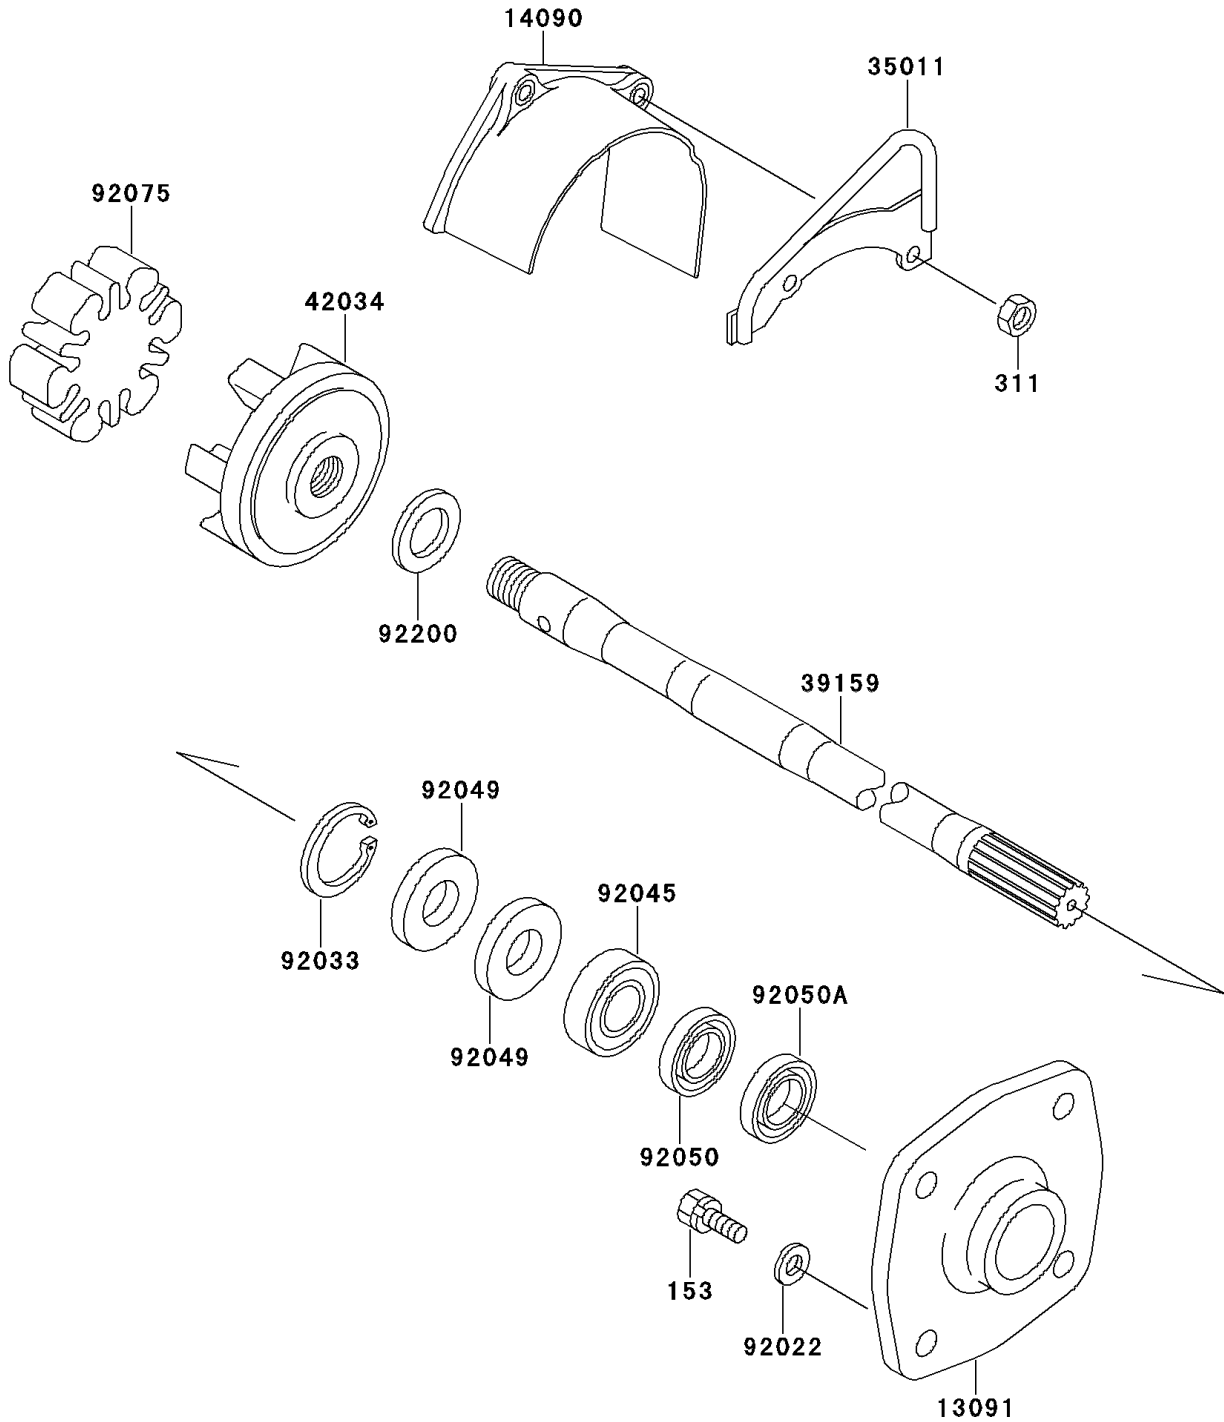

# 1997 Super Sport XI PARTS DIAGRAM

Drive Shaft

E3134

## 1997 Super Sport XI PARTS LIST

### Drive Shaft

ITEM NAME	PART NUMBER	QUANTITY
BOLT-WS-SMALL (Ref # 153)	153R0825	4
NUT-HEX,6MM (Ref # 311)	311R0600	2
HOLDER (Ref # 13091)	13091-3730	1
COVER,COUPLING (Ref # 14090)	14090-3761	1
STAY (Ref # 35011)	35011-3704	1
SHAFT-DRIVE (Ref # 39159)	39159-3717	1
COUPLING (Ref # 42034)	42034-3707	1
WASHER,8.2X18X1.5 (Ref # 92022)	92022-1964	4
RING-SNAP,42MM (Ref # 92033)	92033-3713	1
BEARING-BALL,60042RD (Ref # 92045)	92045-3705	1
SEAL-OIL,S620426 (Ref # 92049)	92049-3707	2
SEAL-OIL,SCY20368 (Ref # 92050)	92050-502	1
SEAL-OIL,SC20367 (Ref # 92050A)	92050-503	1
DAMPER,COUPLING (Ref # 92075)	92075-520	1
WASHER,20X28X2.0 (Ref # 92200)	92200-3731	1