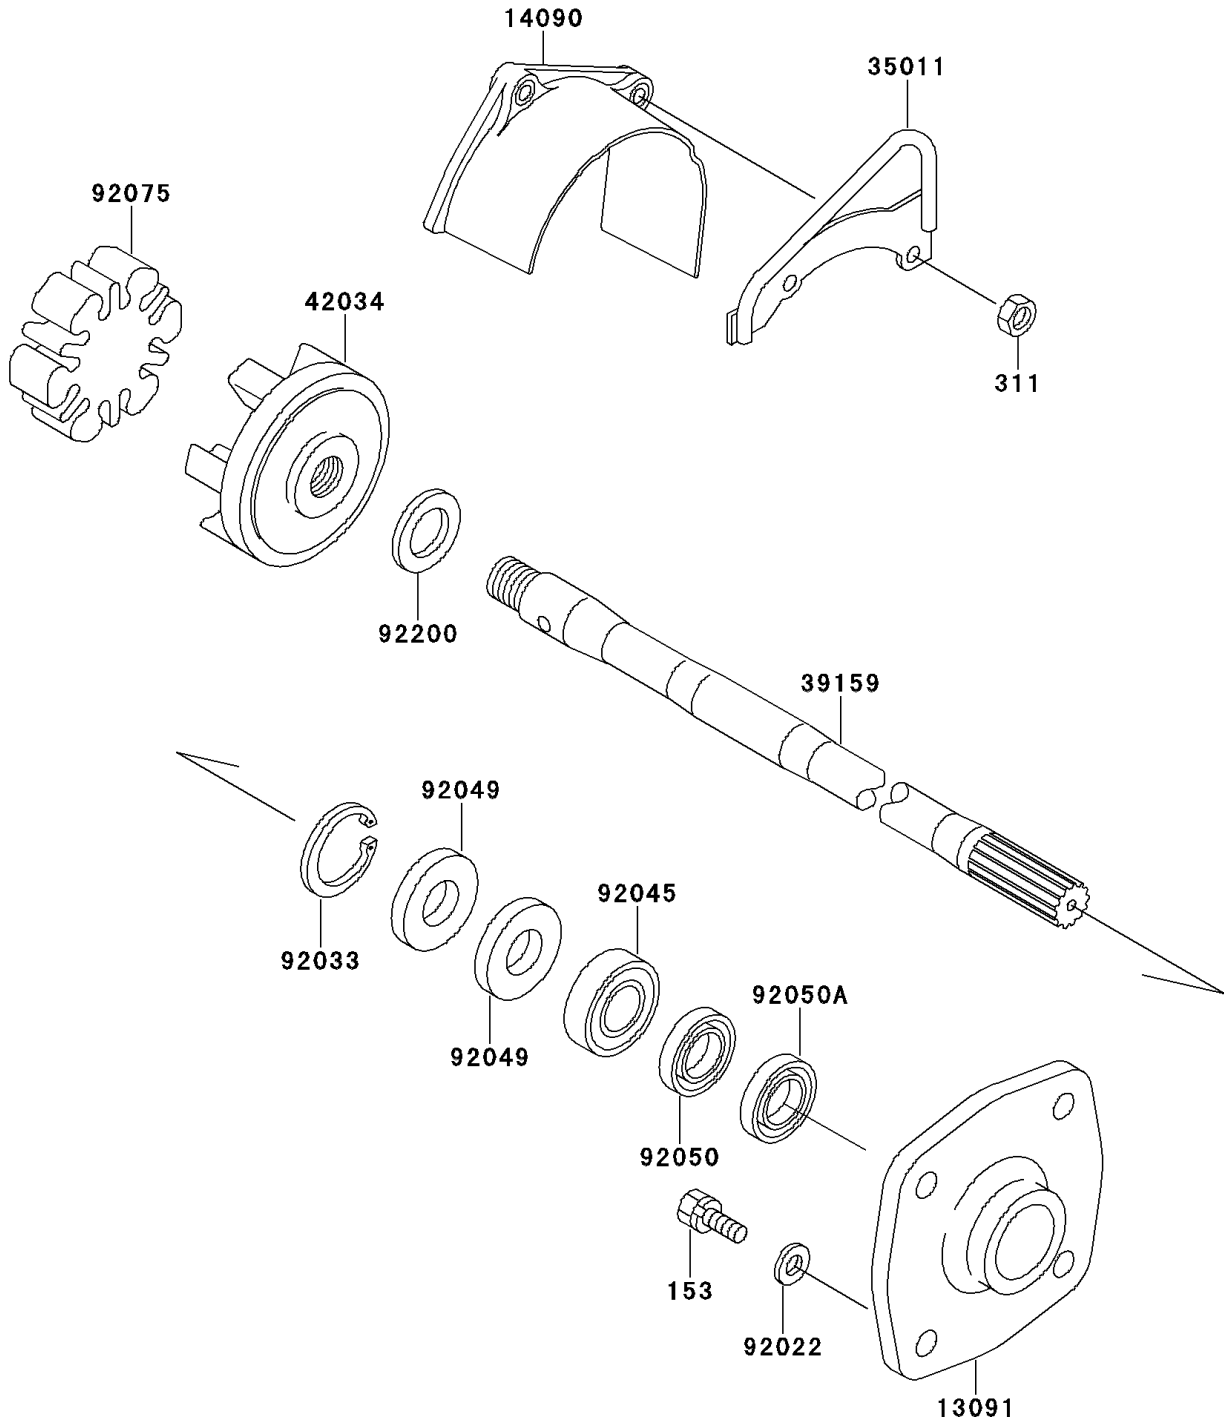

1996 Super Sport XI PARTS DIAGRAM

Drive Shaft

E3134

1996 Super Sport XI PARTS LIST

Drive Shaft

ITEM NAME	PART NUMBER	QUANTITY
BOLT-WS-SMALL (Ref # 153)	153R0825	1
NUT-HEX,6MM (Ref # 311)	311R0600	1
HOLDER (Ref # 13091)	13091-3730	1
COVER,COUPLING (Ref # 14090)	14090-3761	1
STAY (Ref # 35011)	35011-3704	1
SHAFT-DRIVE (Ref # 39159)	39159-3717	1
COUPLING (Ref # 42034)	42034-3707	1
WASHER,8.2X18X1.5 (Ref # 92022)	92022-1964	1
RING-SNAP,42MM (Ref # 92033)	92033-3713	1
BEARING-BALL,60042RD (Ref # 92045)	92045-3705	1
SEAL-OIL,S620426 (Ref # 92049)	92049-3707	1
SEAL-OIL,SCY20368 (Ref # 92050)	92050-502	1
SEAL-OIL,SC20367 (Ref # 92050A)	92050-503	1
DAMPER,COUPLING (Ref # 92075)	92075-520	1
WASHER,20X28X2.0 (Ref # 92200)	92200-3731	1