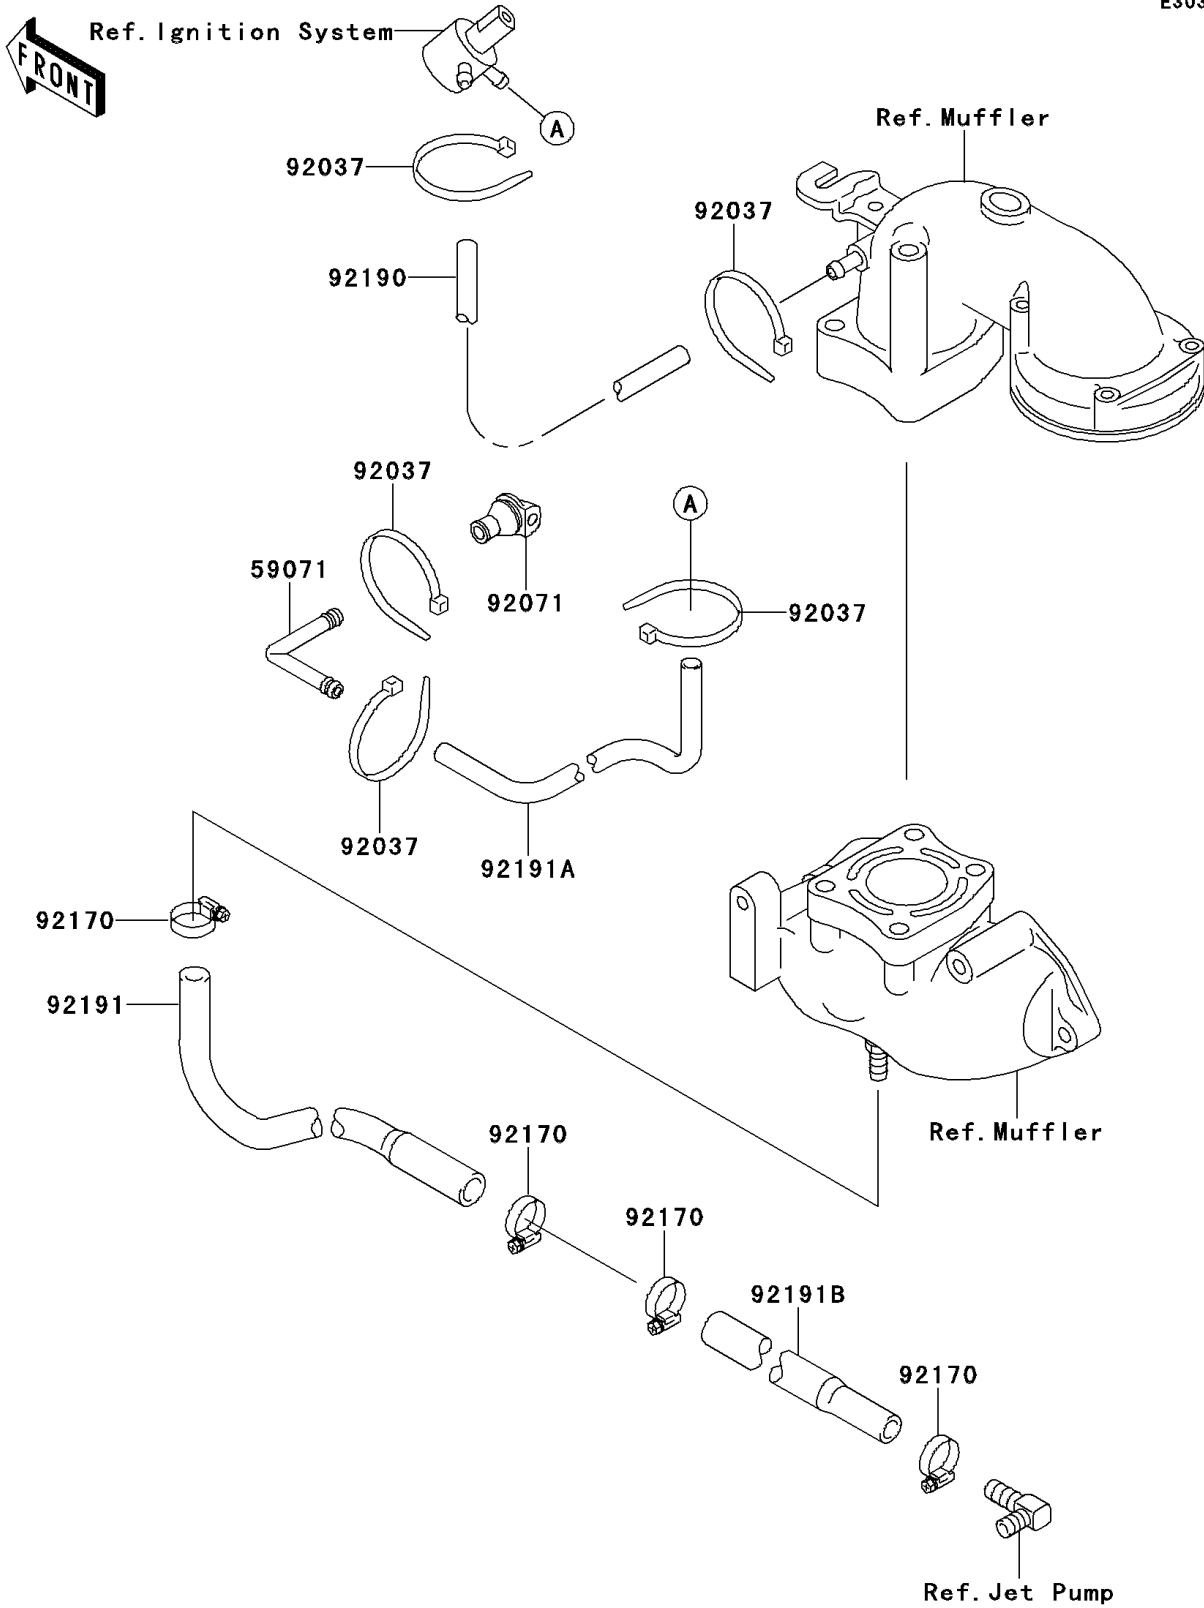

# 1997 Super Sport XI PARTS DIAGRAM

Cooling

E3035

# 1997 Super Sport XI PARTS LIST

## Cooling

ITEM NAME	PART NUMBER	QUANTITY
JOINT (Ref # 59071)	59071-3736	1
CLAMP (Ref # 92037)	92037-1173	5
GROMMET (Ref # 92071)	92071-3799	1
CLAMP (Ref # 92170)	92170-3718	4
TUBE,"RETURN",7X12X750 (Ref # 92190)	92190-3985	1
TUBE,HULL-ENGINE (Ref # 92191)	92191-3716	1
TUBE (Ref # 92191A)	92191-3724	1
TUBE,JET PUMP-HULL (Ref # 92191B)	92191-3765	1