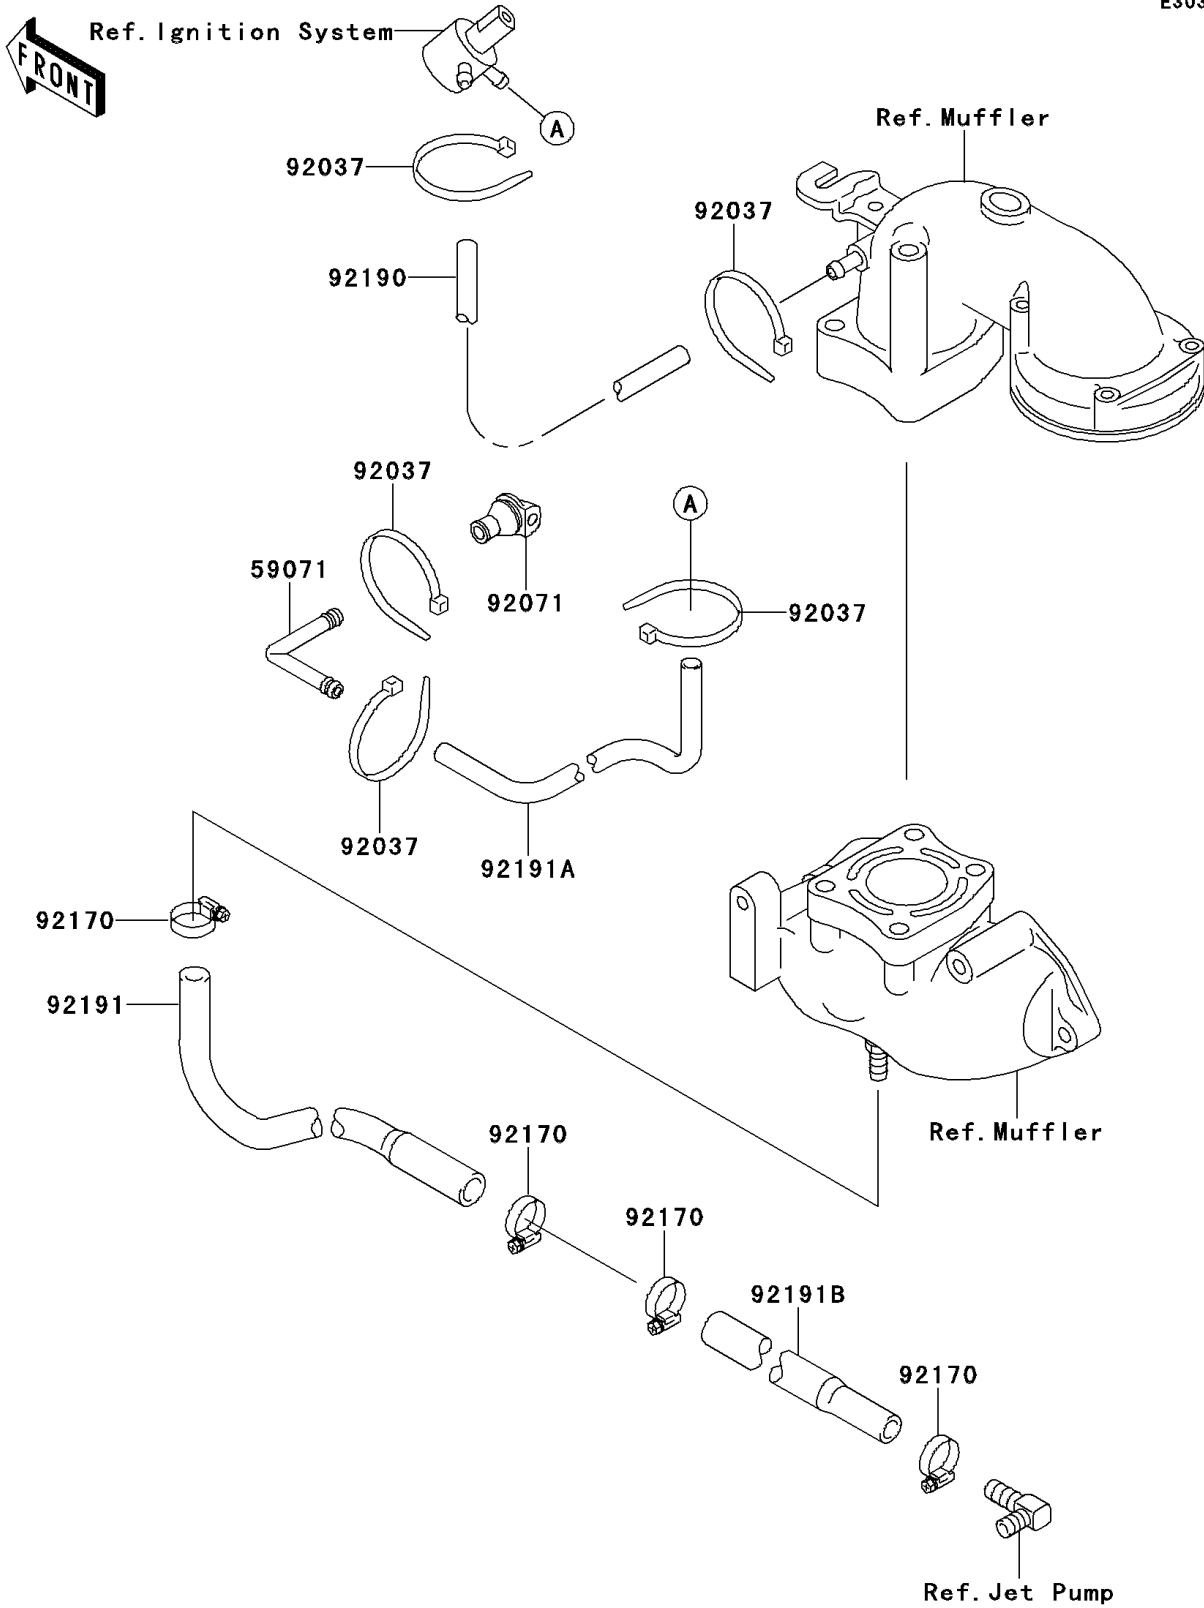

1997 Super Sport XI PARTS DIAGRAM

Cooling

E3035

1997 Super Sport XI PARTS LIST

Cooling

ITEM NAME	PART NUMBER	QUANTITY
JOINT (Ref # 59071)	59071-3736	1
CLAMP (Ref # 92037)	92037-1173	5
GROMMET (Ref # 92071)	92071-3799	1
CLAMP (Ref # 92170)	92170-3718	4
TUBE,"RETURN",7X12X750 (Ref # 92190)	92190-3985	1
TUBE,HULL-ENGINE (Ref # 92191)	92191-3716	1
TUBE (Ref # 92191A)	92191-3724	1
TUBE,JET PUMP-HULL (Ref # 92191B)	92191-3765	1