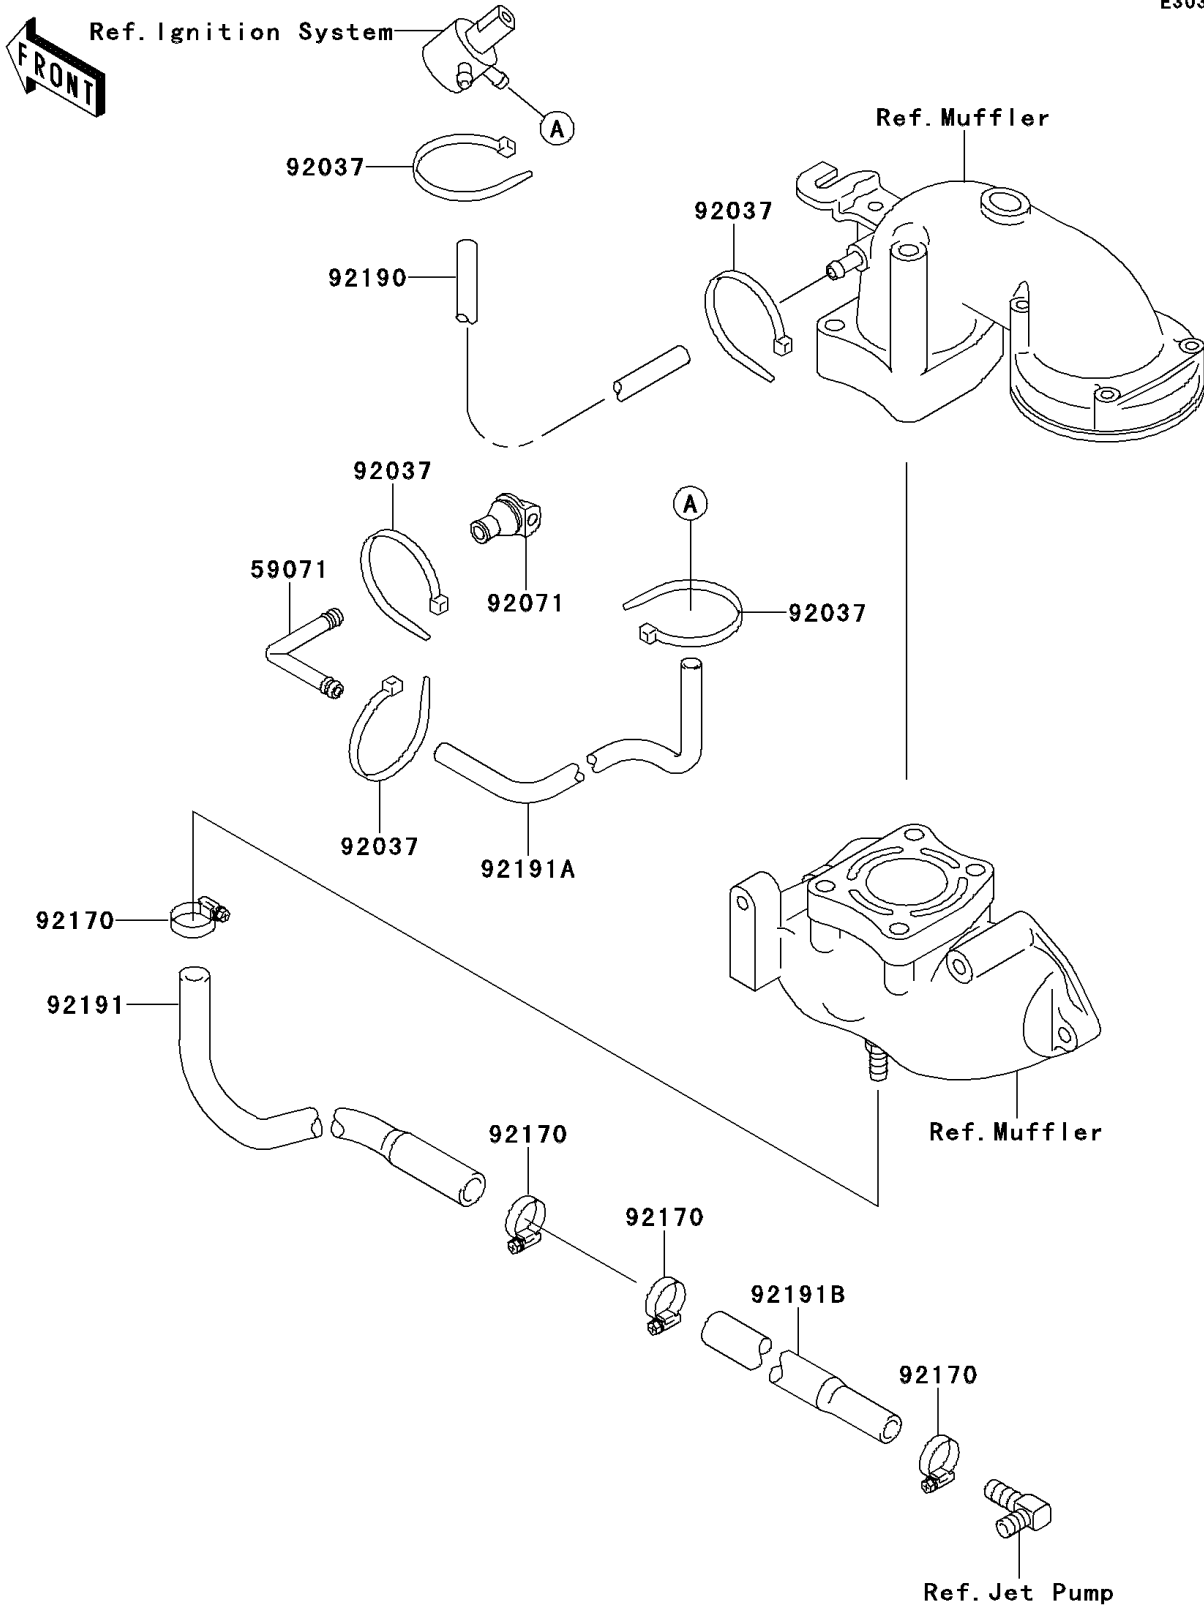

1996 Super Sport XI PARTS DIAGRAM

Cooling

E3035

1996 Super Sport XI PARTS LIST

Cooling

ITEM NAME	PART NUMBER	QUANTITY
JOINT (Ref # 59071)	59071-3736	1
CLAMP (Ref # 92037)	92037-1173	1
GROMMET (Ref # 92071)	92071-3799	1
CLAMP (Ref # 92170)	92170-3718	1
TUBE,"RETURN",7X12X750 (Ref # 92190)	92190-3985	1
TUBE,HULL-ENGINE (Ref # 92191)	92191-3716	1
TUBE (Ref # 92191A)	92191-3724	1
TUBE,JET PUMP-HULL (Ref # 92191B)	92191-3765	1