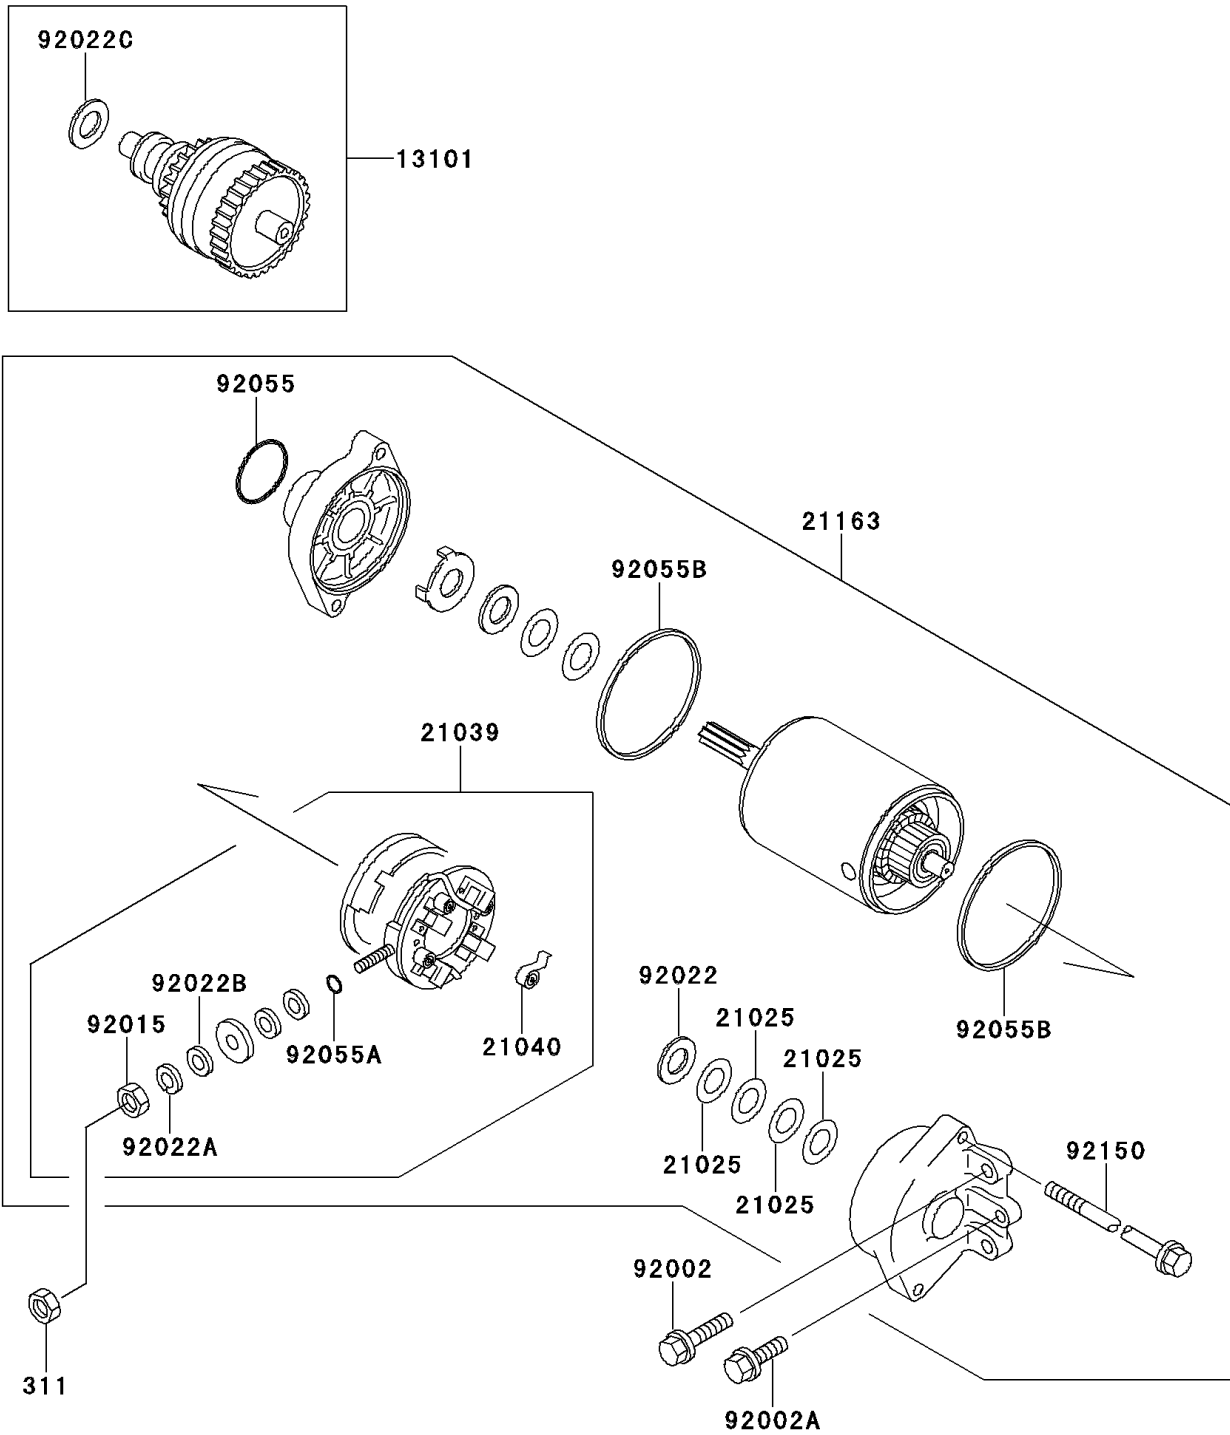

## 1996 Super Sport XI PARTS DIAGRAM

Starter Motor

E1840

## 1996 Super Sport XI PARTS LIST

Starter Motor

ITEM NAME	PART NUMBER	QUANTITY
NUT-HEX,6MM (Ref # 311)	311R0600	1
GEAR-ASSY (Ref # 13101)	13101-3708	1
WASHER,9.1X18X0.2 (Ref # 21025)	21025-011	1
BRUSH,CARBON (Ref # 21039)	21039-3703	1
SPRING-BRUSH (Ref # 21040)	21040-1055	1
STARTER-ELECTRIC (Ref # 21163)	21163-3709	1
BOLT,6X25 (Ref # 92002)	92002-3714	1
BOLT,6X12 (Ref # 92002A)	92002-3763	1
NUT,6MM (Ref # 92015)	92015-3710	1
WASHER,9.1X18X0.8 (Ref # 92022)	92022-1132	1
WASHER,6MM (Ref # 92022A)	92022-3711	1
WASHER,6MM (Ref # 92022B)	92022-3713	1
WASHER,12X24X1.0 (Ref # 92022C)	92022-3731	1
RING-O (Ref # 92055)	92055-1276	1
RING-O,4.5X2.0 (Ref # 92055A)	92055-1370	1
RING-O,STARTER MOTOR (Ref # 92055B)	92055-1381	1
BOLT (Ref # 92150)	92150-3772	1