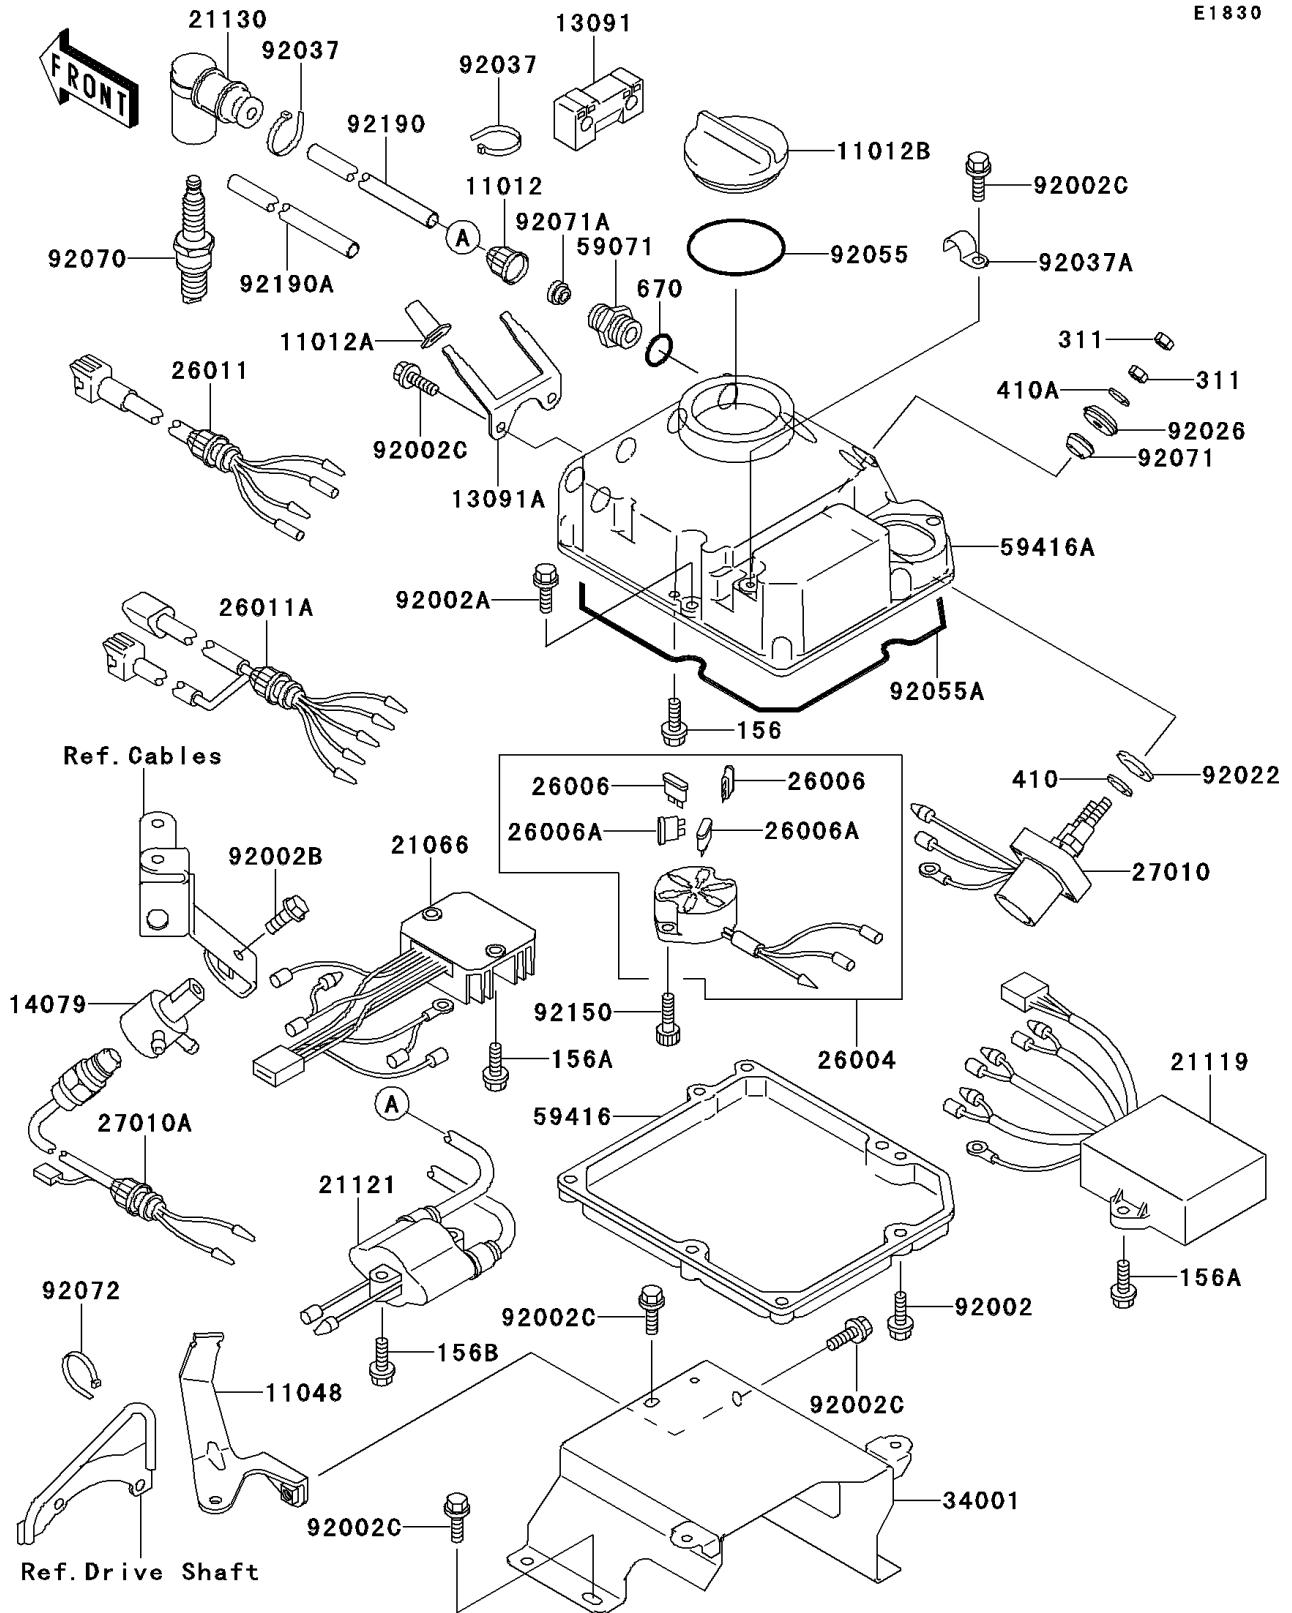

## 1996 Super Sport XI PARTS DIAGRAM

Ignition System

E1830

### Ignition System

ITEM NAME	PART NUMBER	QUANTITY
BOLT-WP,6X14 (Ref # 156)	156R0614	1
CAP (Ref # 11012)	11012-3005	1
CAP,HOLDER (Ref # 11012A)	11012-3768	1
CAP (Ref # 11012B)	11012-3791	1
BRACKET,HIGH TENSION CORD (Ref # 11048)	11048-3736	1
HOLDER,HIGH TENSION CORD (Ref # 13091)	13091-3771	1
HOLDER,PLUG CAP (Ref # 13091A)	13091-3781	1
HOLDER-ASSY (Ref # 14079)	14079-3710	1
REGULATOR-VOLTAGE (Ref # 21066)	21066-3711	1
IGNITER (Ref # 21119)	21119-3735	1
COIL-IGNITION (Ref # 21121)	21121-3704	1
CAP-SPARK PLUG (Ref # 21130)	21130-3706	1
FUSE-ASSY (Ref # 26004)	26004-3717	1
FUSE,10A-R (Ref # 26006)	26006-1007	1
FUSE,30A-G (Ref # 26006A)	26006-1067	1
WIRE-LEAD (Ref # 26011)	26011-3799	1
WIRE-LEAD (Ref # 26011A)	26011-3832	1
SWITCH,STARTER RELAY (Ref # 27010)	27010-3724	1
SWITCH (Ref # 27010A)	27010-3733	1
STAND,ELECTRIC CASE (Ref # 34001)	34001-3705	1
JOINT (Ref # 59071)	59071-3001	1
CASE-ELECTRIC,LWR (Ref # 59416)	59416-3728	1
CASE-ELECTRIC,UPP (Ref # 59416A)	59416-3742	1
BOLT,6X25 (Ref # 92002)	92002-3714	1
BOLT,6X35 (Ref # 92002A)	92002-3715	1
BOLT,6X16 (Ref # 92002B)	92002-3728	1
BOLT,6X12 (Ref # 92002C)	92002-3763	1
WASHER (Ref # 92022)	92022-3035	1
SPACER (Ref # 92026)	92026-3703	1

### Ignition System

ITEM NAME	PART NUMBER	QUANTITY
CLAMP (Ref # 92037)	92037-1173	1
CLAMP (Ref # 92037A)	92037-3730	1
RING-O (Ref # 92055)	92055-1292	1
RING-O,ELECTRIC CASE (Ref # 92055A)	92055-3733	1
PLUG-SPARK,BR8ES(NGK) (Ref # 92070)	92070-2078	1
GROMMET (Ref # 92071)	92071-3004	1
GROMMET (Ref # 92071A)	92071-527	1
BAND (Ref # 92072)	92072-3778	1
BOLT,SOCKET,6X18 (Ref # 92150)	92150-3775	1
TUBE,HIGH TENSION,L=330 (Ref # 92190)	92190-3707	1
TUBE,HIGH TENSION,L=210 (Ref # 92190A)	92190-3708	1
BOLT-WP,6X22 (Ref # 156A)	156R0622	1
BOLT-WP (Ref # 156B)	156R0630	1
NUT-HEX,6MM (Ref # 311)	311R0600	1
WASHER-PLAIN-SMALL,10MM (Ref # 410)	410B1000	1
WASHER-PLAIN-SMALL,6MM (Ref # 410A)	410S0600	1
O RING,16MM (Ref # 670)	670B2016	1